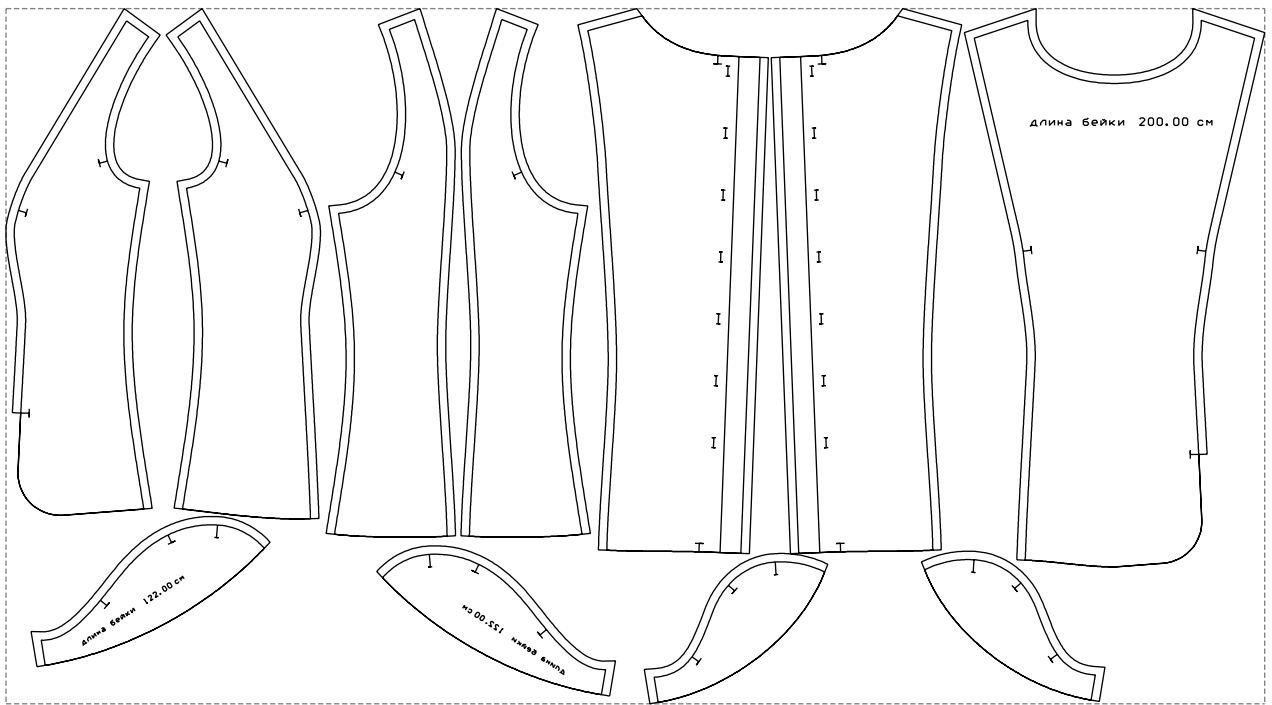

Not for print

Paper size: A4, size:1399.00 x914.28 mm

# Example

size:1499.00 x828.17 mm

Maneken =1 ver.0

rz\_1=170

rz\_16=96

rz\_17=82

rz\_18=76

rz\_19=104

rz\_20=101.8

---

. . . . .  
. . . . .  
. . . . .