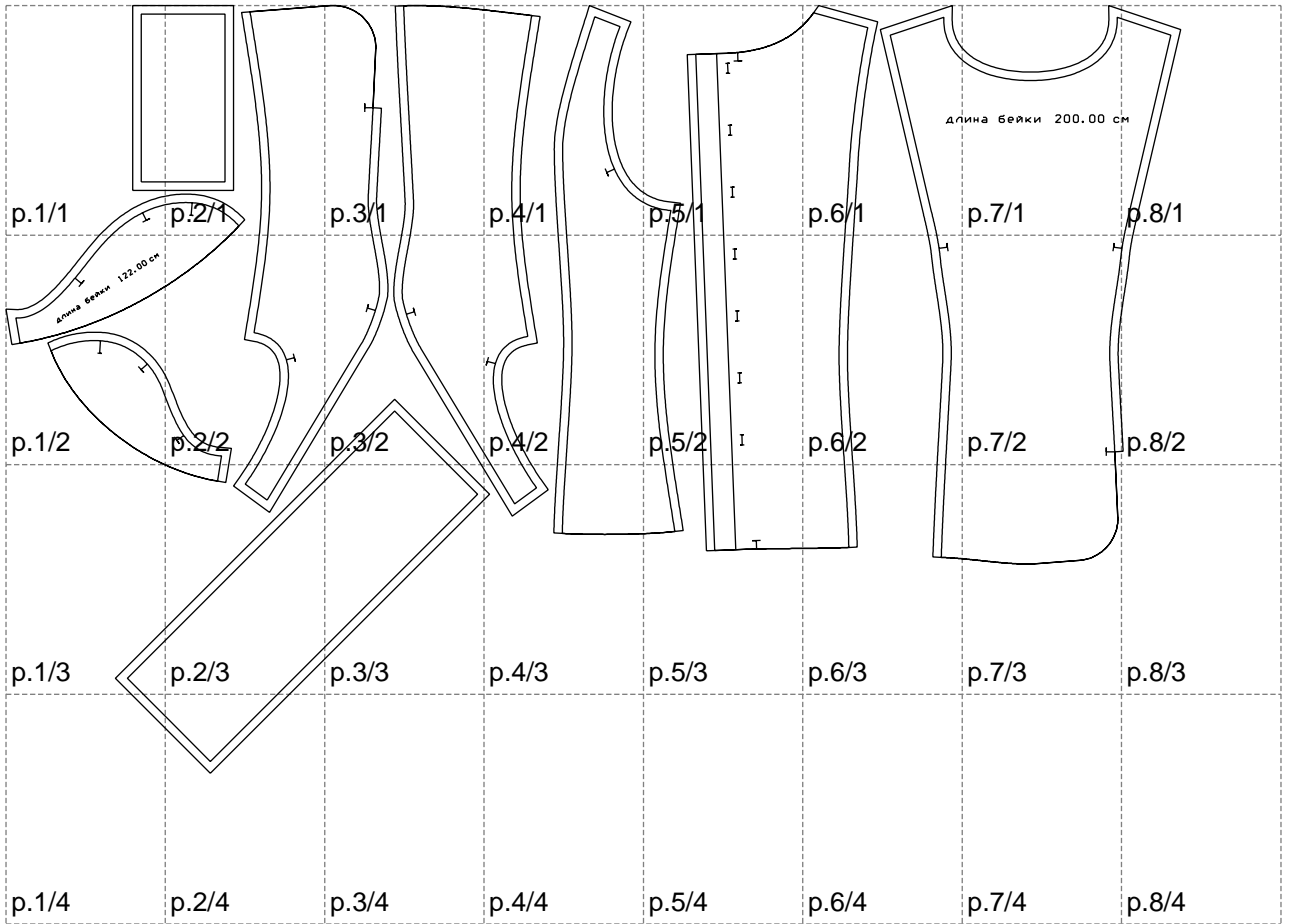

Not for print

Paper size: A4, size:1399.00 x914.28 mm

# Example

size:1499.00 x828.17 mm

Maneken =1 ver.0

rz\_1=170

rz\_16=96

rz\_17=82

rz\_18=76

rz\_19=104

rz\_20=101.8

---

. . . . .  
. . . . .  
. . . . .