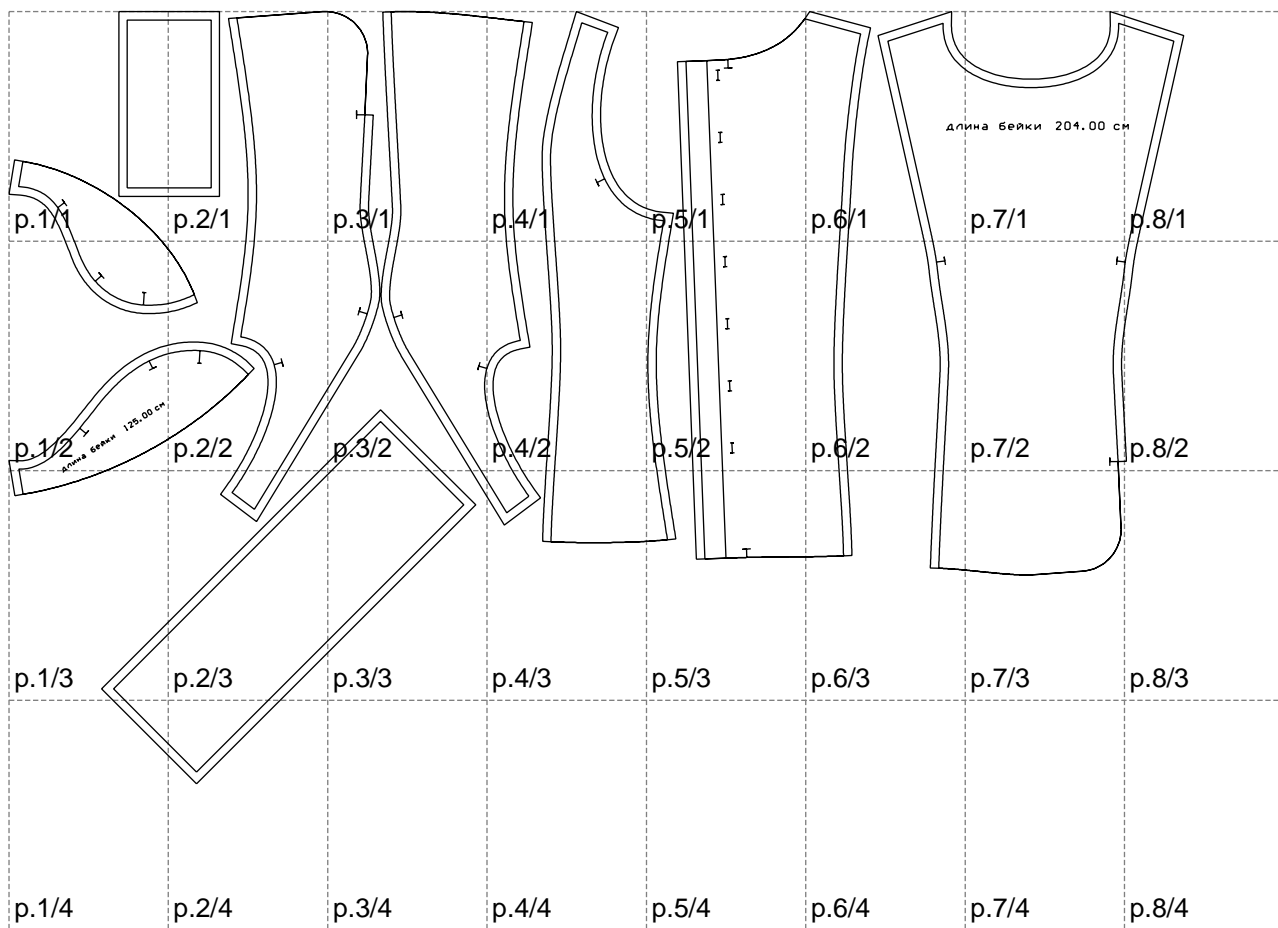

Not for print

Paper size: A4, size:1399.00 x919.59 mm

# Example

size:1499.00 x837.77 mm

Maneken =1 ver.0

rz\_1=170

rz\_16=100

rz\_17=85.4

rz\_18=80.2

rz\_19=108

rz\_20=105.4

---

. . . . .  
. . . . .  
. . . . .