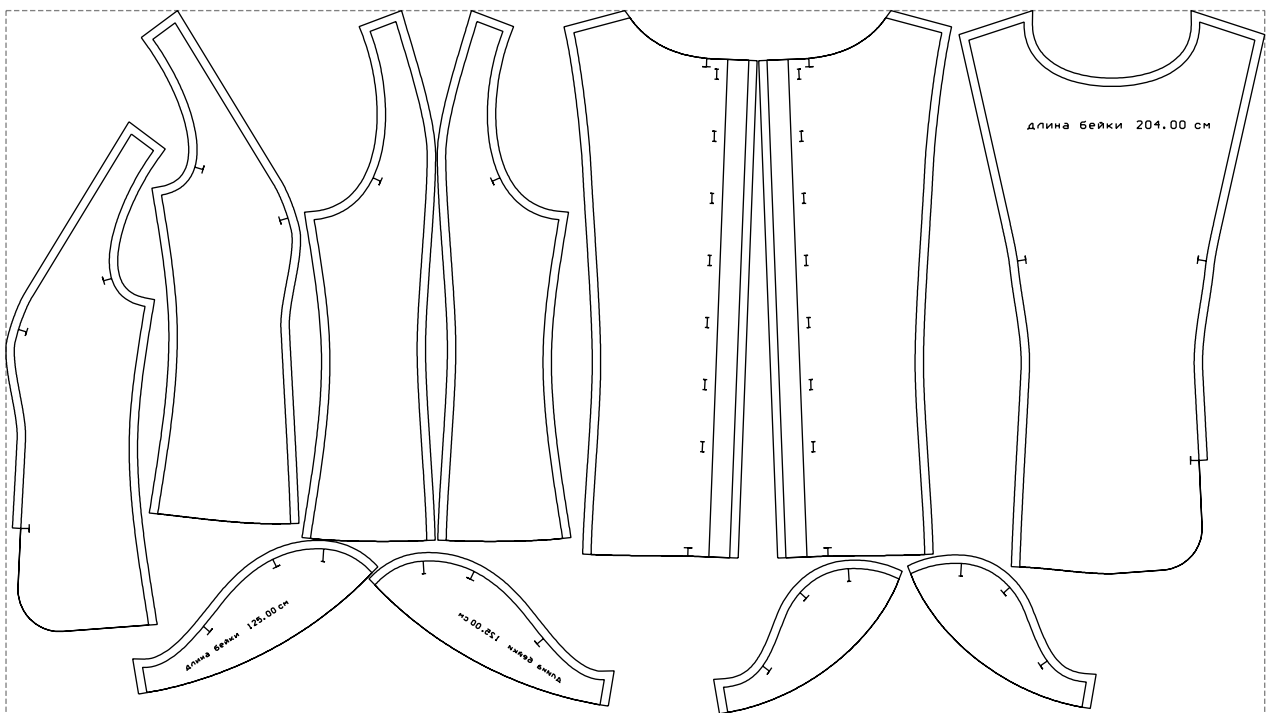

Not for print

Paper size: A4, size:1399.00 x919.59 mm

# Example

size:1499.00 x837.77 mm

Maneken =1 ver.0

rz\_1=170

rz\_16=100

rz\_17=85.4

rz\_18=80.2

rz\_19=108

rz\_20=105.4

---

. . . . .  
. . . . .  
. . . . .