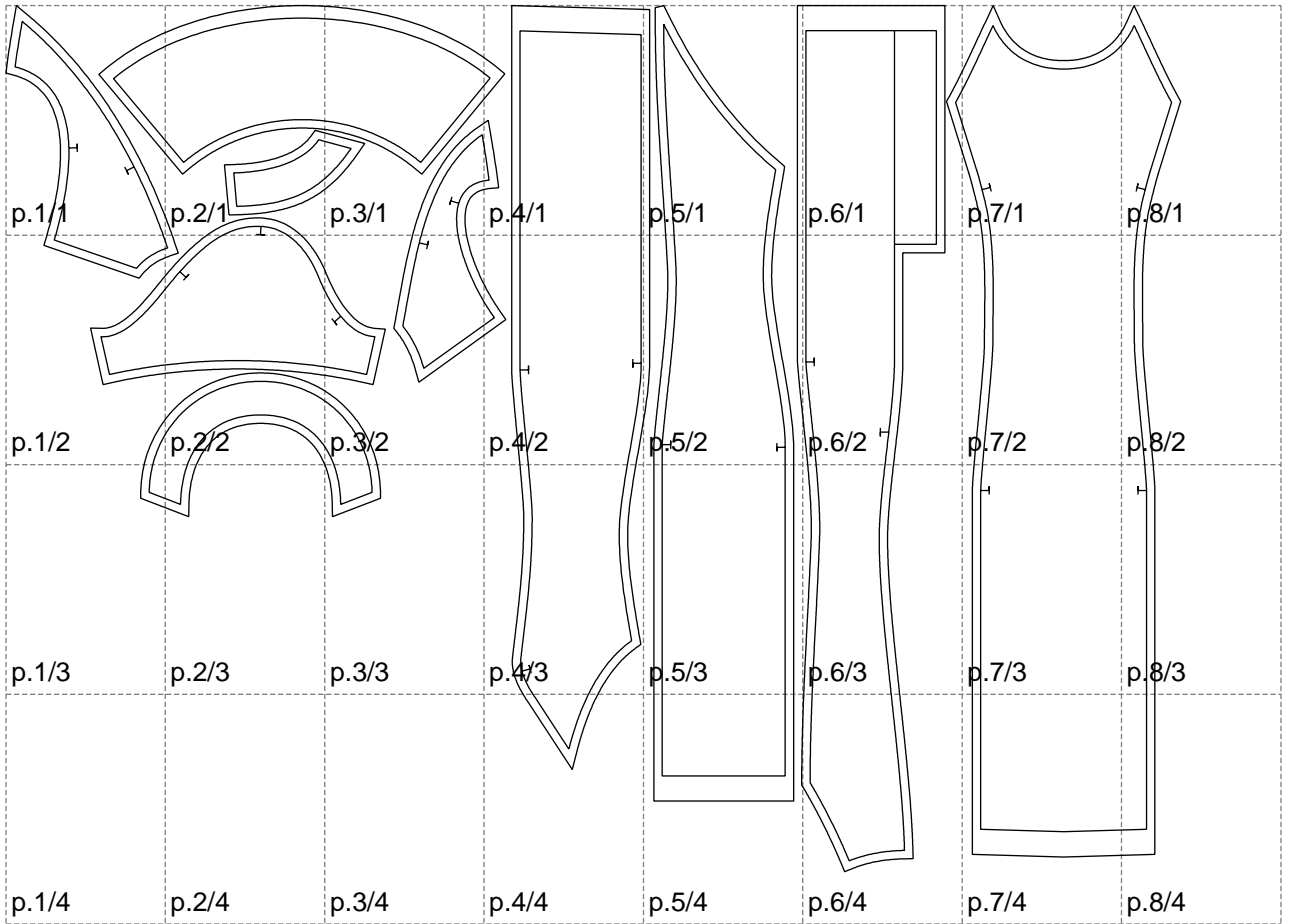

Not for print

Paper size: A4, size:1399.00 x1031.48 mm

# Example

size:1499.00 x1398.15 mm

Maneken =1 ver.0

rz\_1=170

rz\_16=88

rz\_17=75.6

rz\_18=67.6

rz\_19=96

rz\_20=94.6

---

. . . . .  
. . . . .  
. . . . .