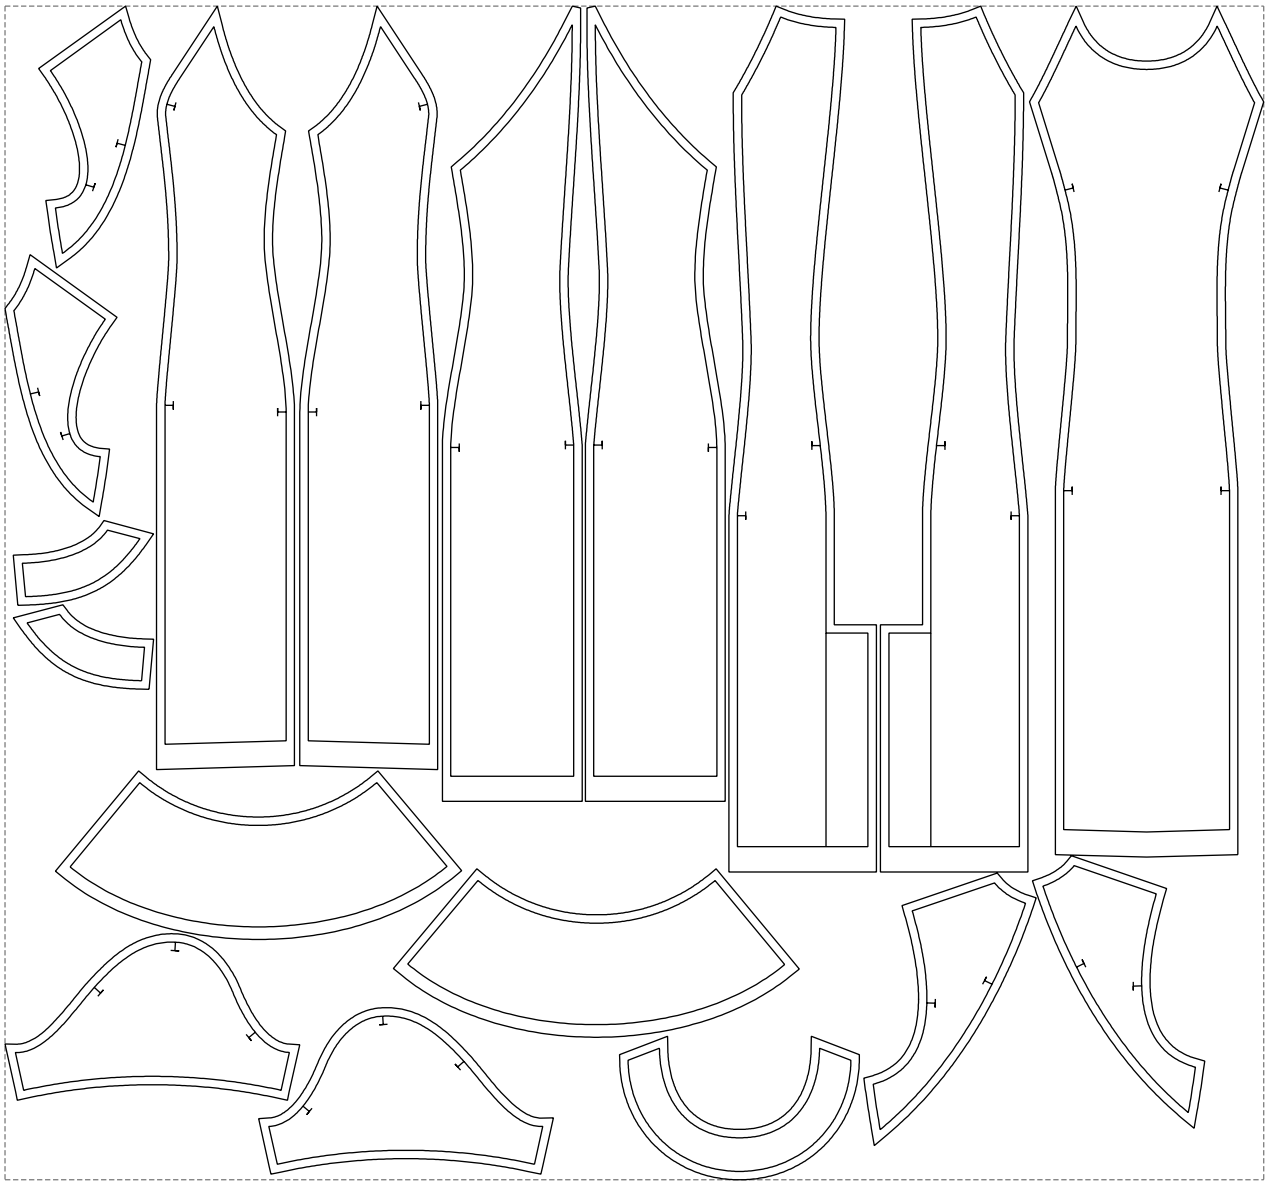

Not for print

Paper size: A4, size:1399.00 x1031.48 mm

# Example

size:1499.00 x1398.15 mm

Maneken =1 ver.0

rz\_1=170

rz\_16=88

rz\_17=75.6

rz\_18=67.6

rz\_19=96