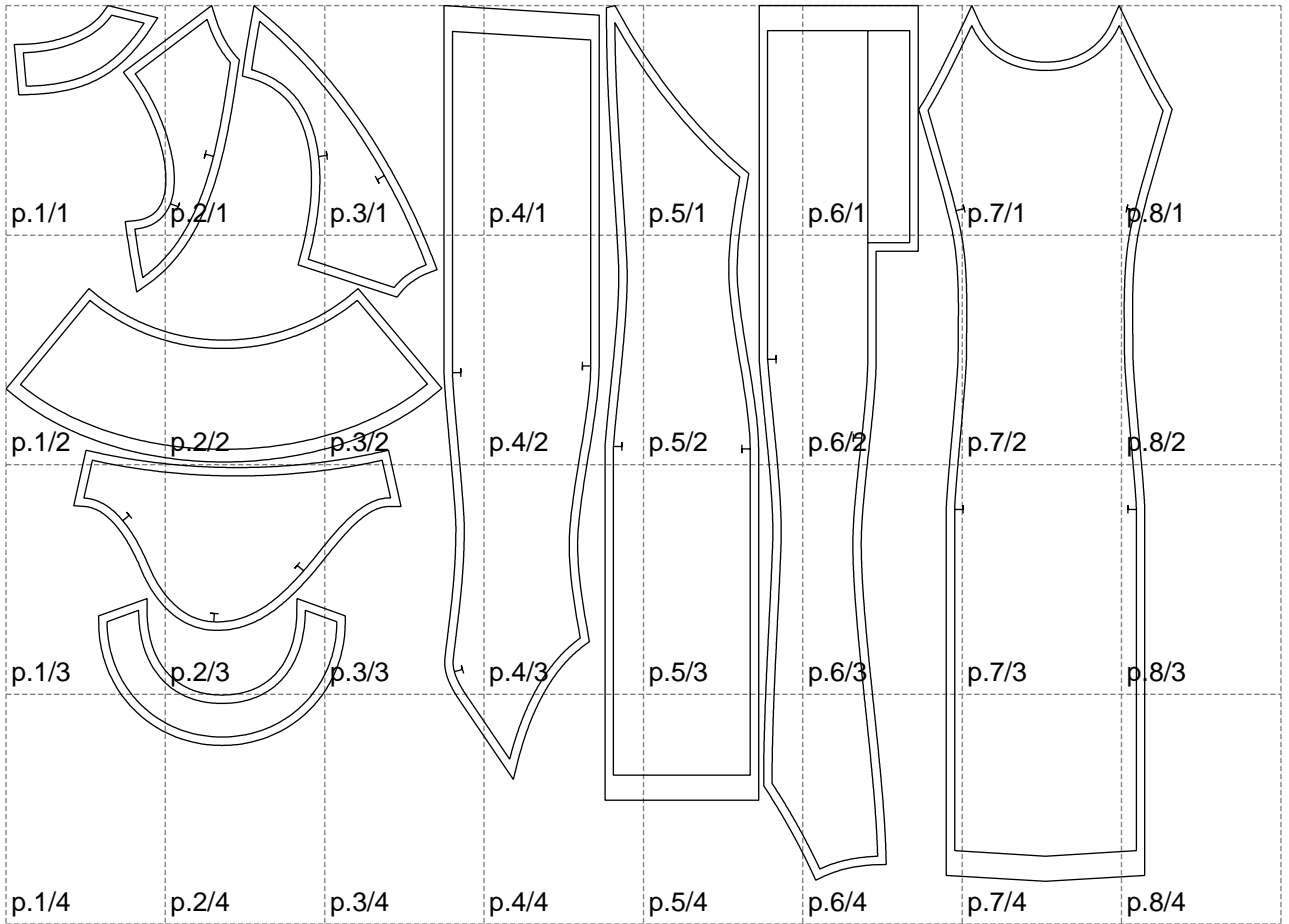

Not for print

Paper size: A4, size:1388.89 x1042.94 mm

# Example

size:1499.00 x1566.82 mm

Maneken =1 ver.0

rz\_1=170

rz\_16=100

rz\_17=85.4

rz\_18=80.2

rz\_19=108

rz\_20=105.4

---

. . . . .  
. . . . .  
. . . . .