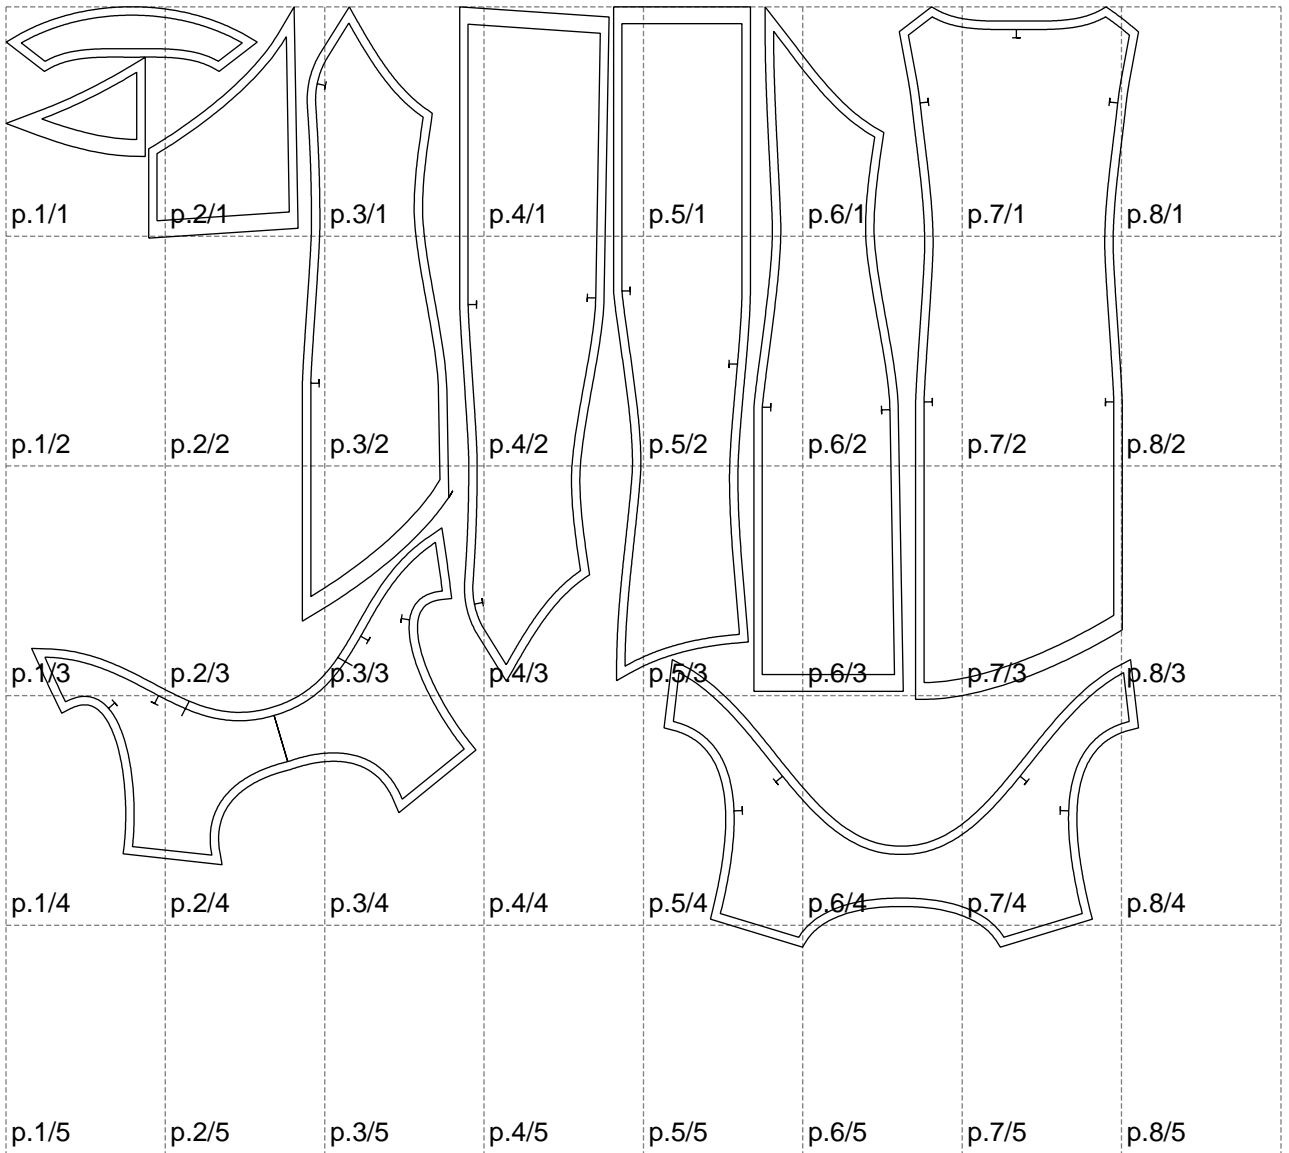

Not for print

Paper size: A4, size:1348.87 x1119.73 mm

# Example

size:1499.00 x1526.83 mm

Maneken =1 ver.0

rz\_1=170

rz\_16=104

rz\_17=88.9

rz\_18=84.4

rz\_19=112

rz\_20=109.3

---

. . . . .  
. . . . .  
. . . . .