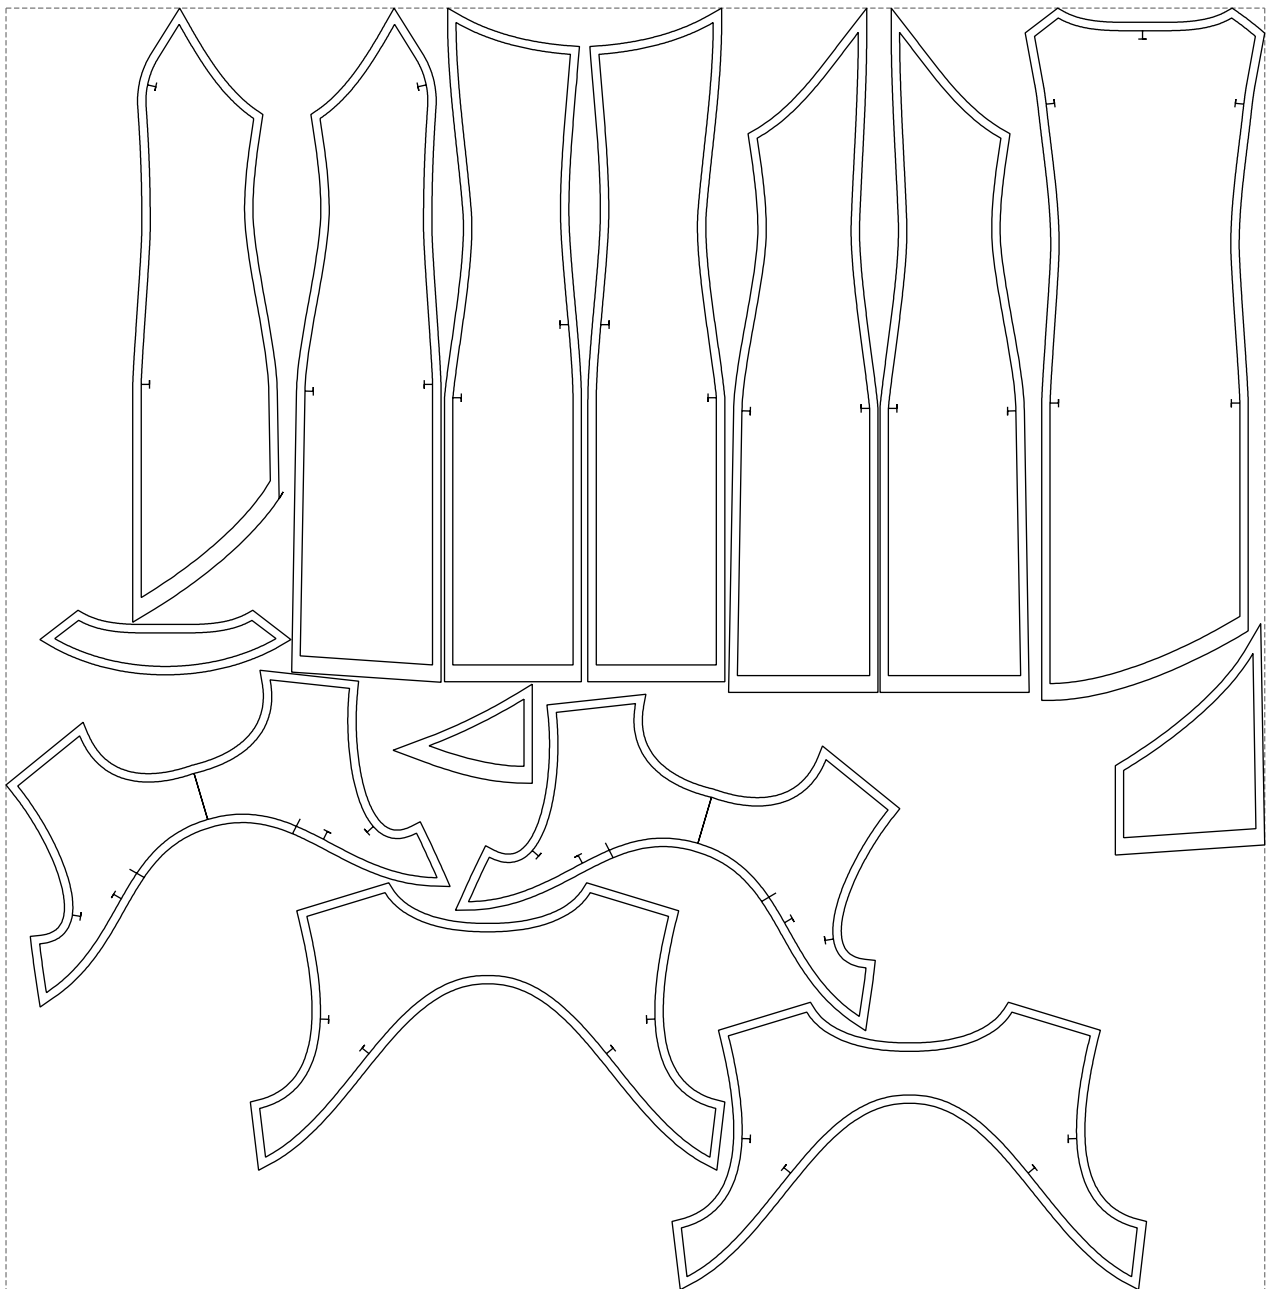

Not for print

Paper size: A4, size:1348.87 x1119.73 mm

# Example

size:1499.00 x1526.83 mm

Maneken =1 ver.0

rz\_1=170

rz\_16=104

rz\_17=88.9

rz\_18=84.4

rz\_19=112