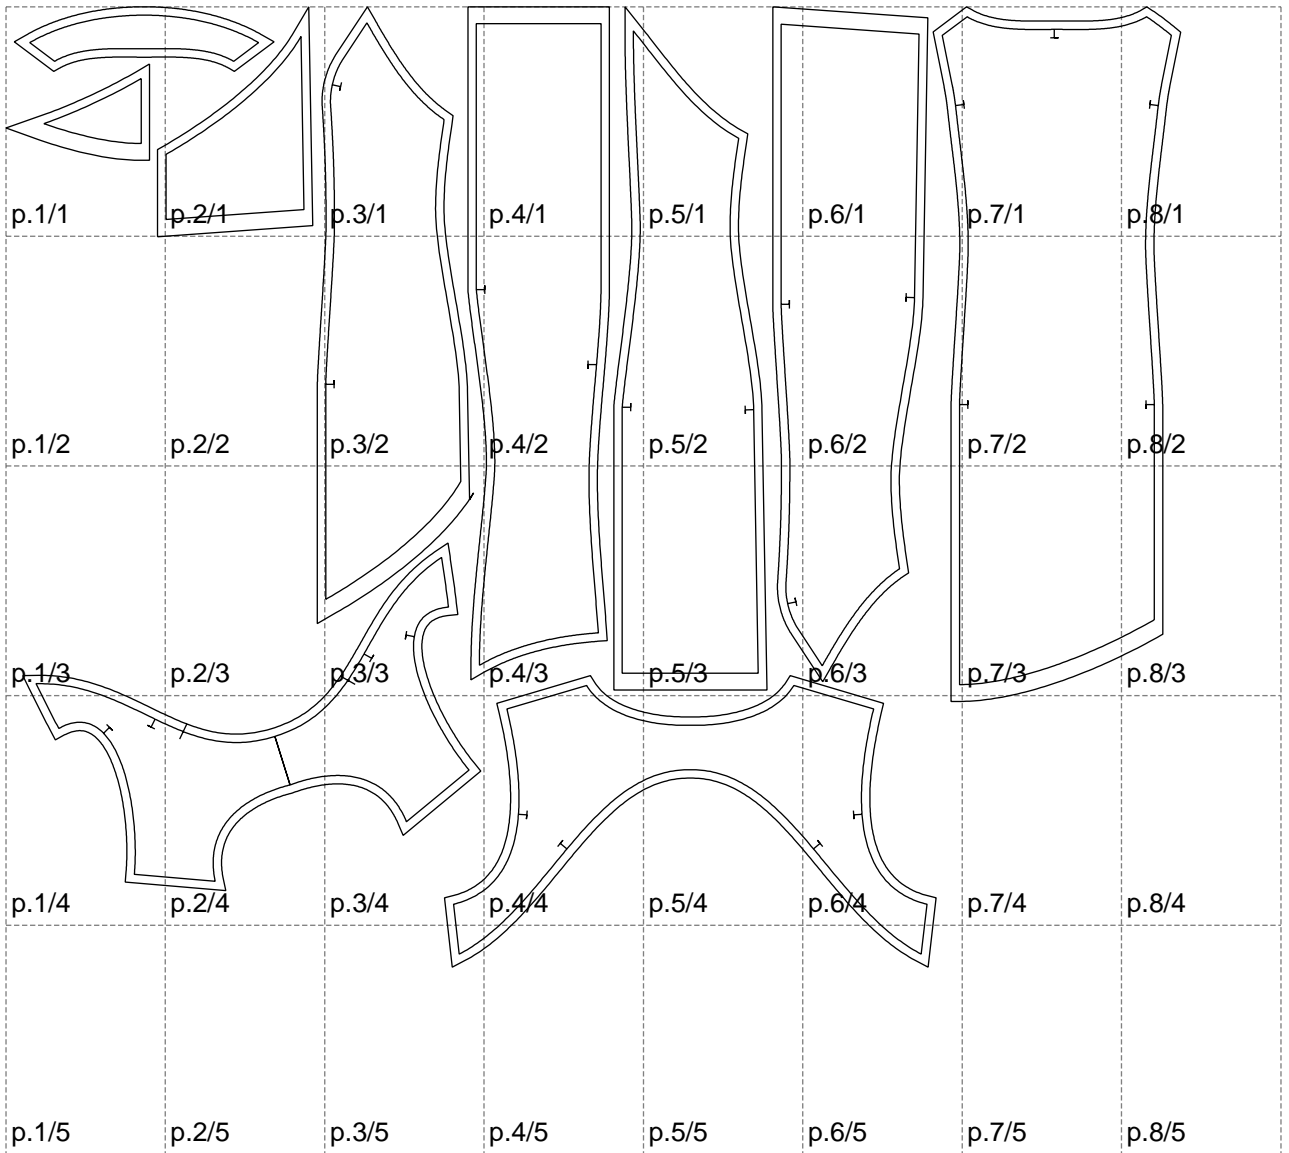

Not for print

Paper size: A4, size:1399.00 x1143.66 mm

# Example

size:1458.85 x1408.46 mm

Maneken =1 ver.0

rz\_1=170

rz\_16=108

rz\_17=92.5

rz\_18=89.2

rz\_19=116

rz\_20=113

---

. . . . .  
. . . . .  
. . . . .