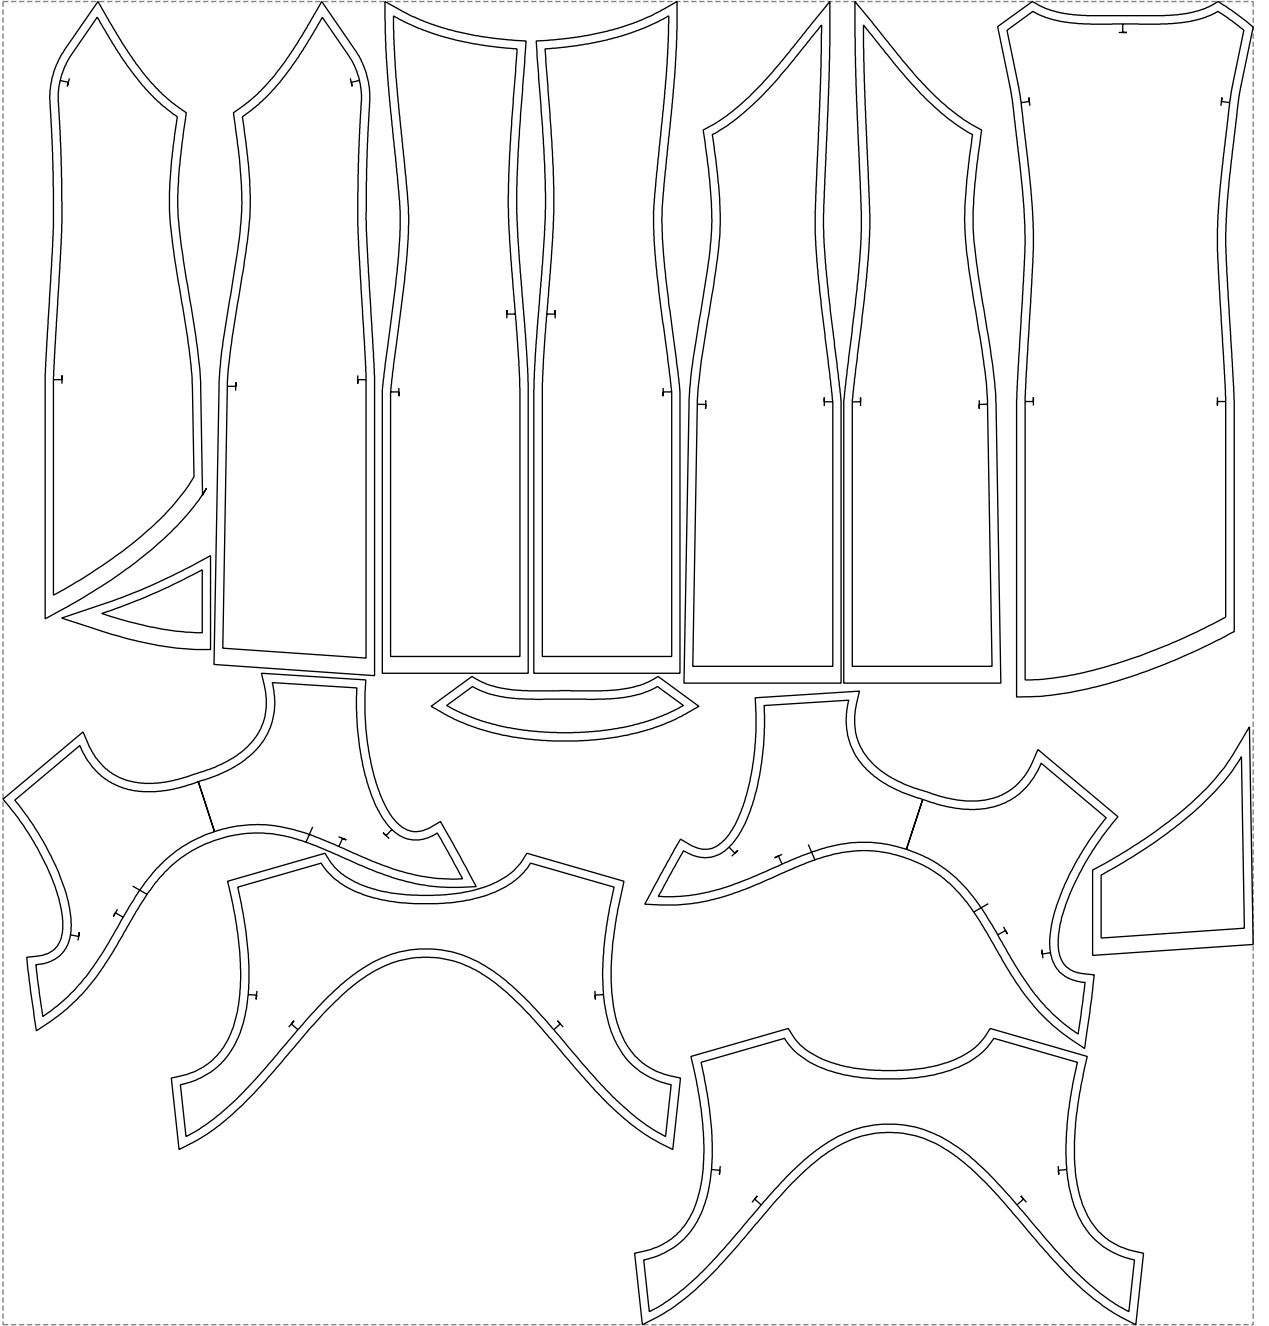

Not for print

Paper size: A4, size:1399.00 x1126.57 mm

# Example

size:1488.94 x1576.38 mm

Maneken =1 ver.0

rz\_1=170

rz\_16=112

rz\_17=96.2

rz\_18=94

rz\_19=120