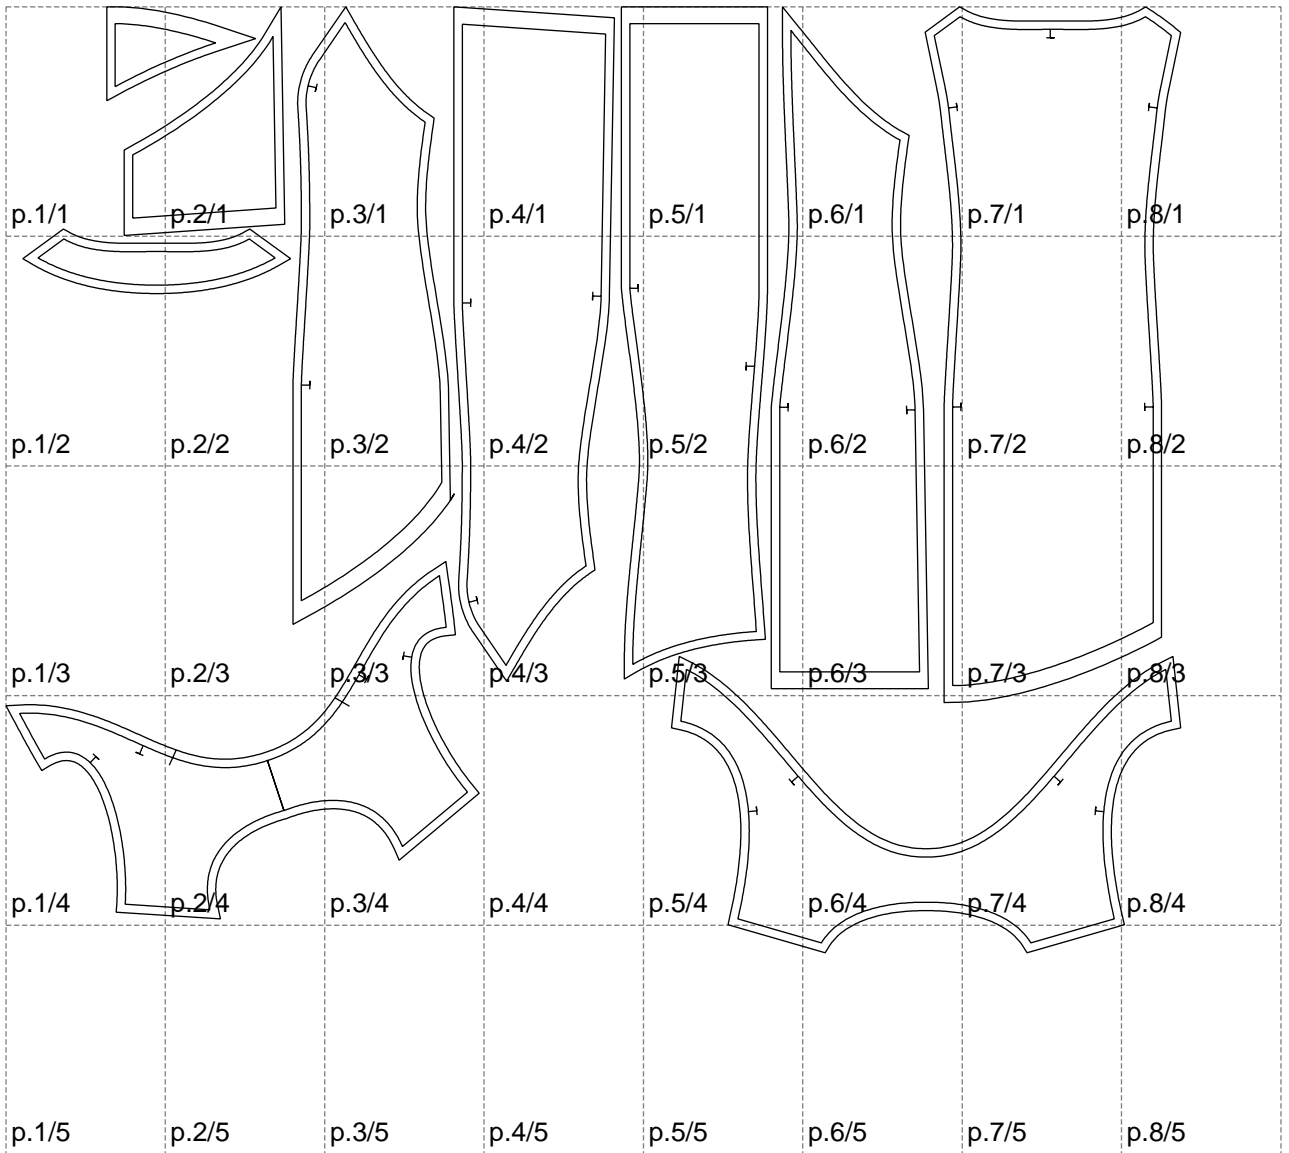

Not for print

Paper size: A4, size:1399.00 x1126.57 mm

# Example

size:1488.94 x1576.38 mm

Maneken =1 ver.0

rz\_1=170

rz\_16=112

rz\_17=96.2

rz\_18=94

rz\_19=120

rz\_20=117

---

. . . . .  
. . . . .  
. . . . .