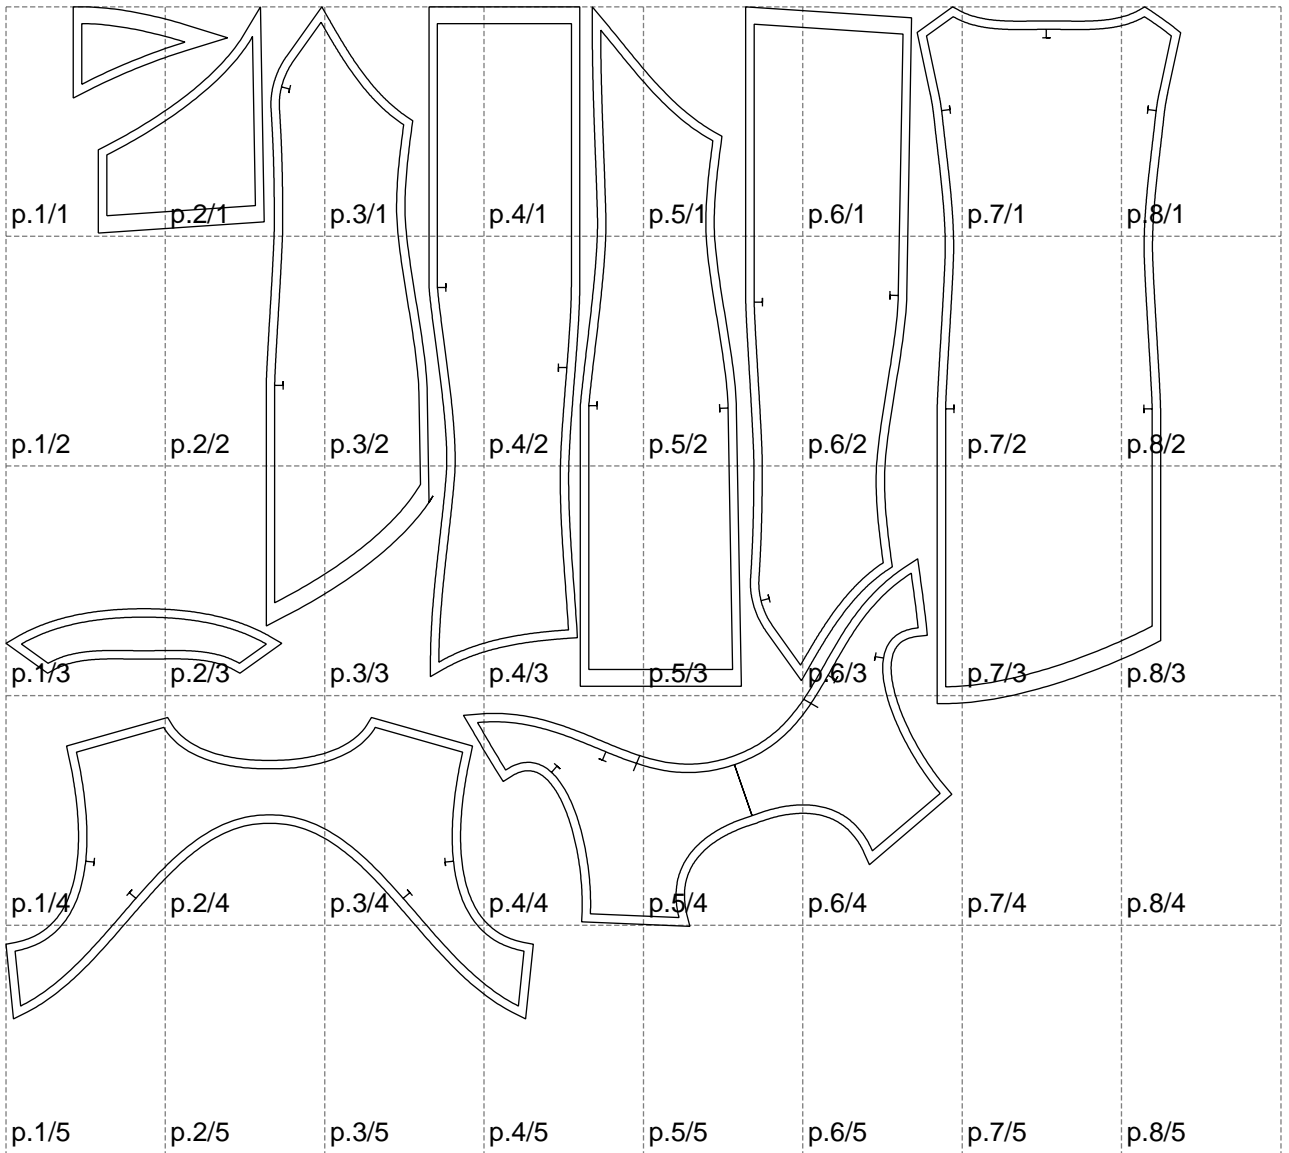

Not for print

Paper size: A4, size:1399.00 x1205.37 mm

# Example

size:1499.00 x1472.71 mm

Maneken =1 ver.0

rz\_1=170

rz\_16=116

rz\_17=100

rz\_18=98.8

rz\_19=124

rz\_20=121

---

. . . . .  
. . . . .  
. . . . .