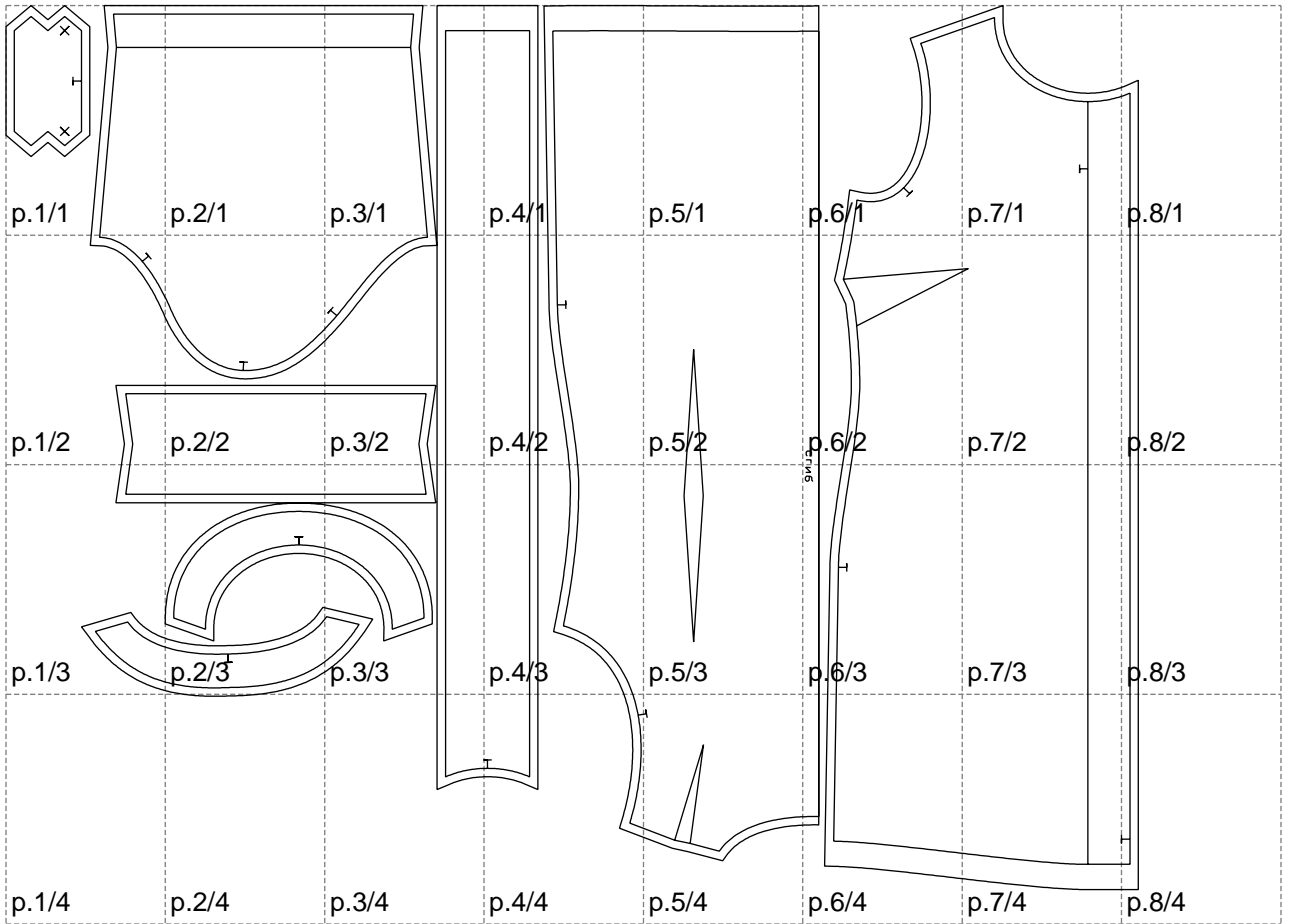

Not for print

Paper size: A4, size:1348.65 x1052.65 mm

# Example

size:1499.00 x1954.26 mm

Maneken =1 ver.0

rz\_1=170

rz\_16=108

rz\_17=92.5

rz\_18=89.2

rz\_19=116

rz\_20=113

---

. . . . .  
. . . . .  
. . . . .