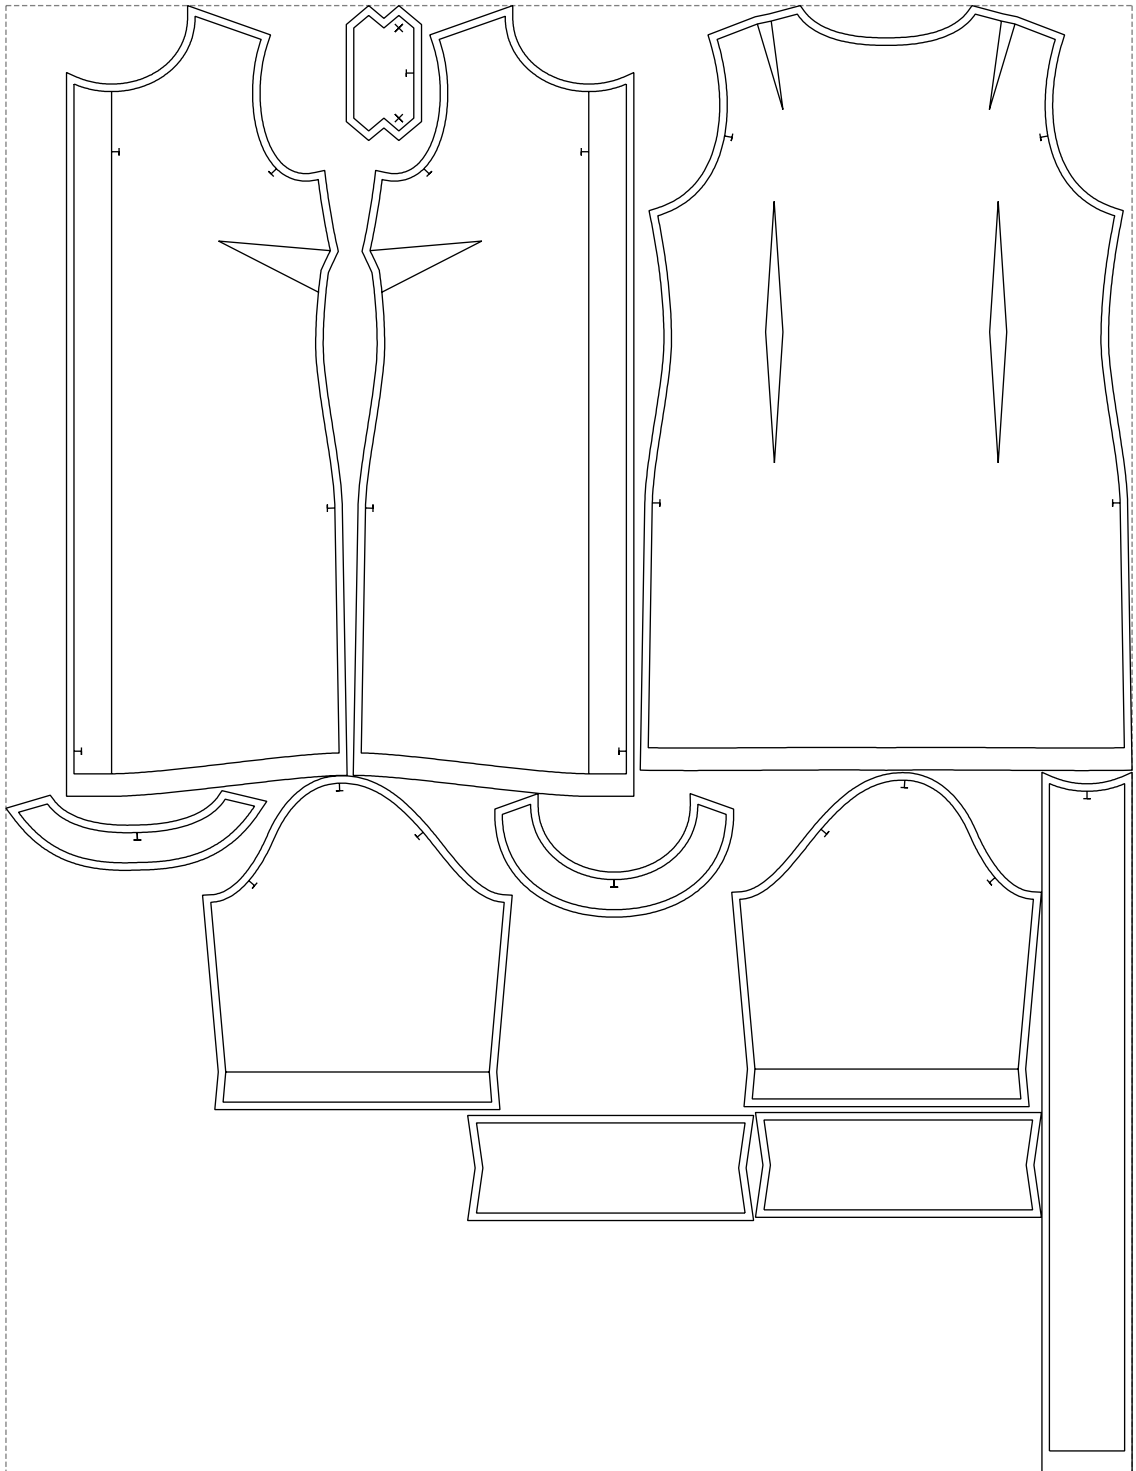

Not for print

Paper size: A4, size:1348.65 x1052.65 mm

# Example

size:1499.00 x1954.26 mm

Maneken =1 ver.0

rz\_1=170

rz\_16=108

rz\_17=92.5

rz\_18=89.2

rz\_19=116