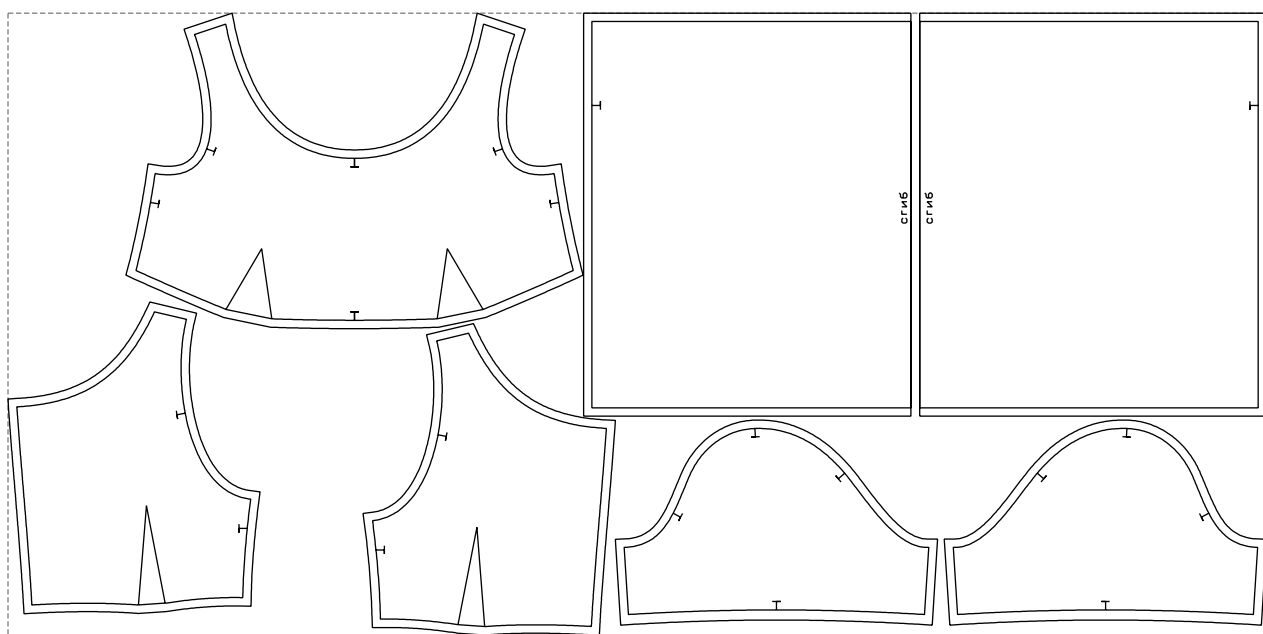

Not for print

Paper size: A4, size:1399.00 x1045.22 mm

# Example

size:1499.00 x741.17 mm

Maneken =1 ver.0

rz\_1=170

rz\_16=96

rz\_17=82

rz\_18=76

rz\_19=104

rz\_20=101.8

---

. . . . .  
. . . . .  
. . . . .