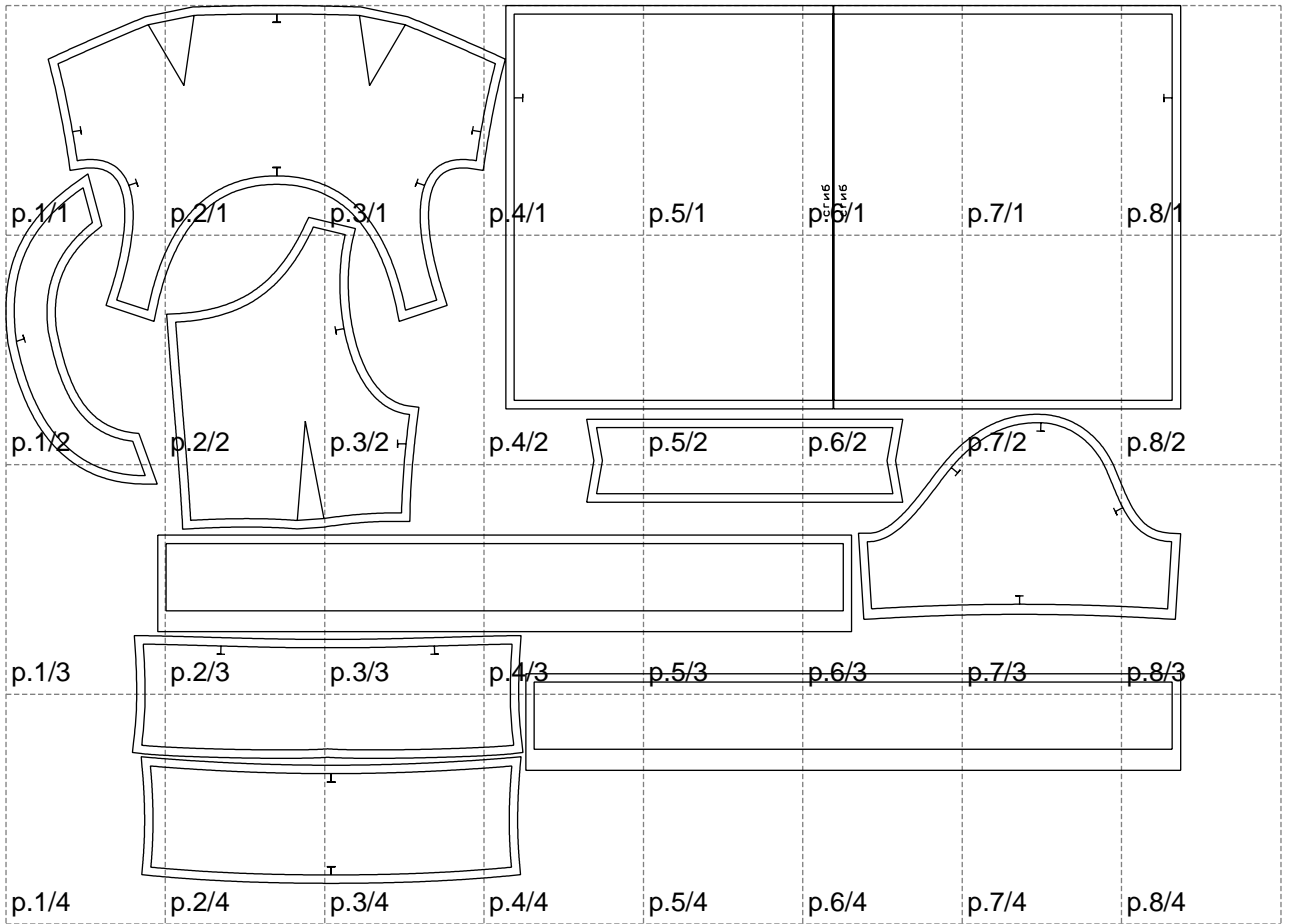

Not for print

Paper size: A4, size:1399.00 x1045.22 mm

# Example

size:1499.00 x741.17 mm

Maneken =1 ver.0

rz\_1=170

rz\_16=96

rz\_17=82

rz\_18=76

rz\_19=104

rz\_20=101.8

---

. . . . .  
. . . . .  
. . . . .