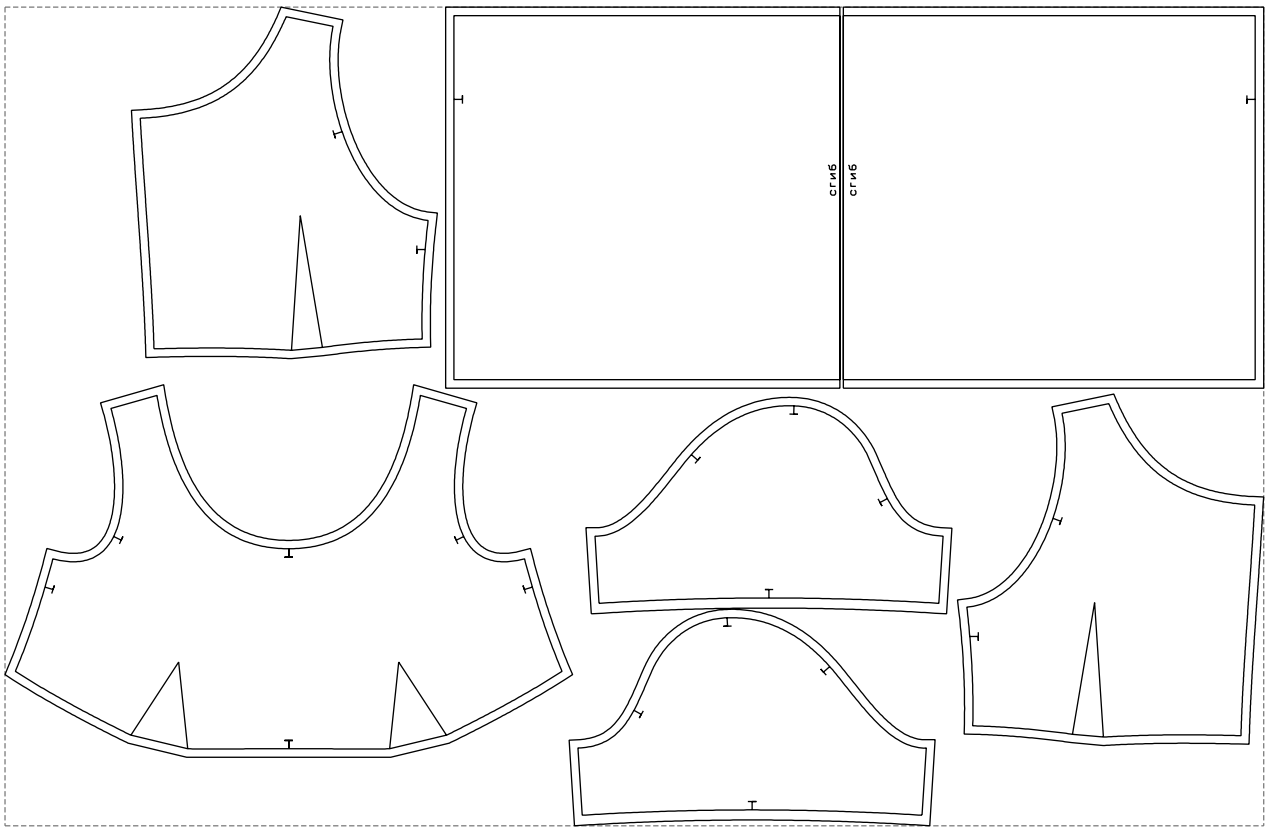

Not for print

Paper size: A4, size:1388.96 x1277.58 mm

# Example

size:1499.00 x975.11 mm

Maneken =1 ver.0

rz\_1=170

rz\_16=120

rz\_17=104

rz\_18=103.6

rz\_19=128

rz\_20=125.1

---

. . . . .  
. . . . .  
. . . . .