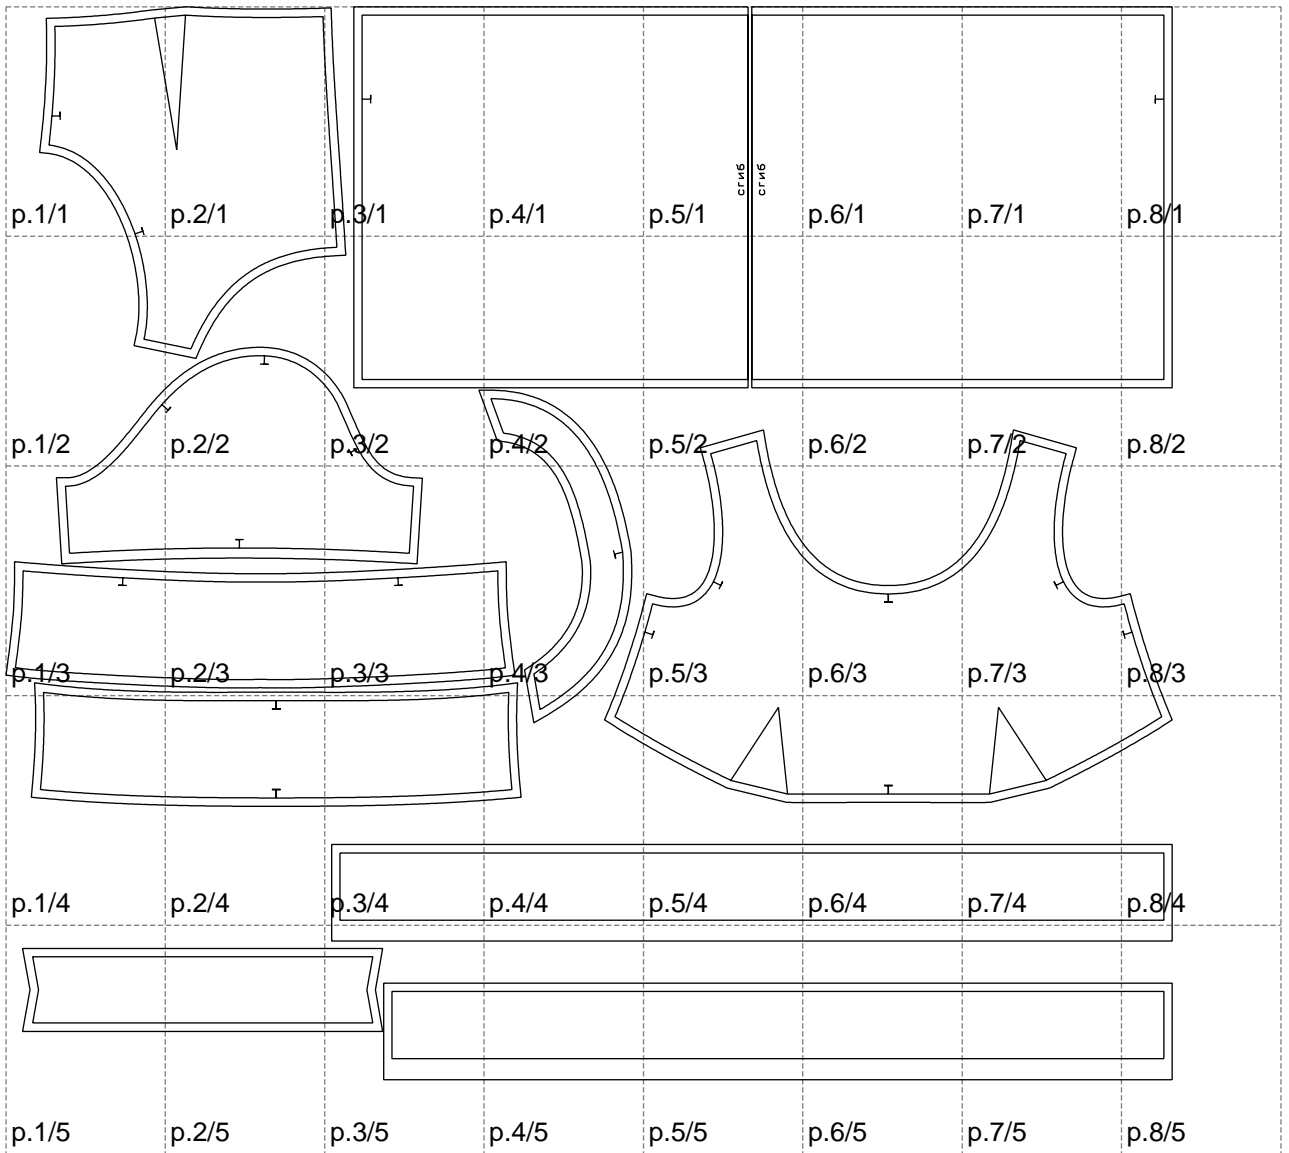

Not for print

Paper size: A4, size:1388.96 x1277.58 mm

# Example

size:1499.00 x975.11 mm

Maneken =1 ver.0

rz\_1=170

rz\_16=120

rz\_17=104

rz\_18=103.6

rz\_19=128

rz\_20=125.1

---

. . . . .  
. . . . .  
. . . . .