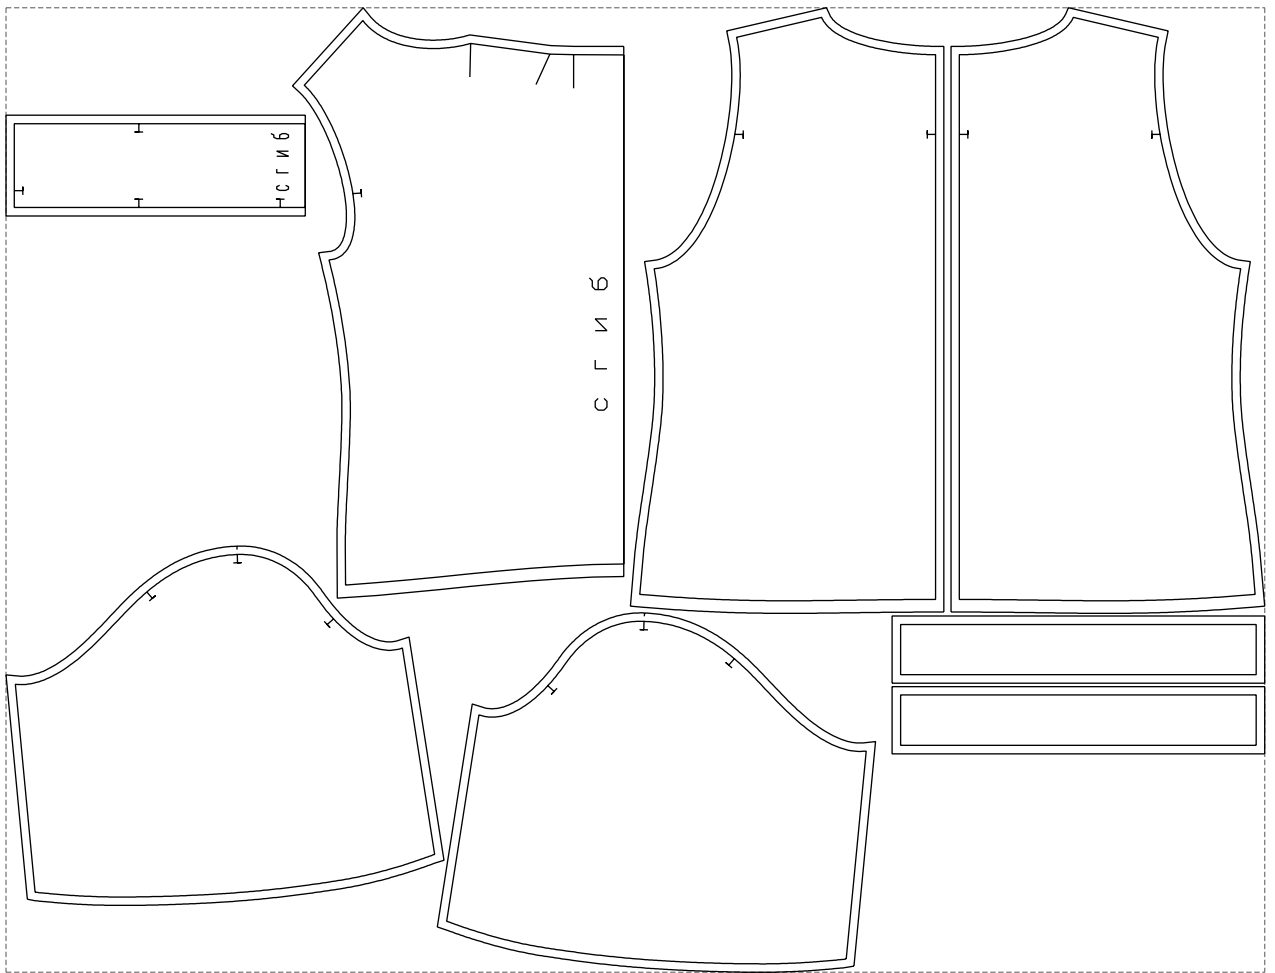

Not for print

Paper size: A4, size:1298.17 x721.50 mm

# Example

size:1499.00 x1149.06 mm

Maneken =1 ver.0

rz\_1=170

rz\_16=120

rz\_17=104

rz\_18=103.6

rz\_19=128

rz\_20=125.1

---

. . . . .  
. . . . .  
. . . . .