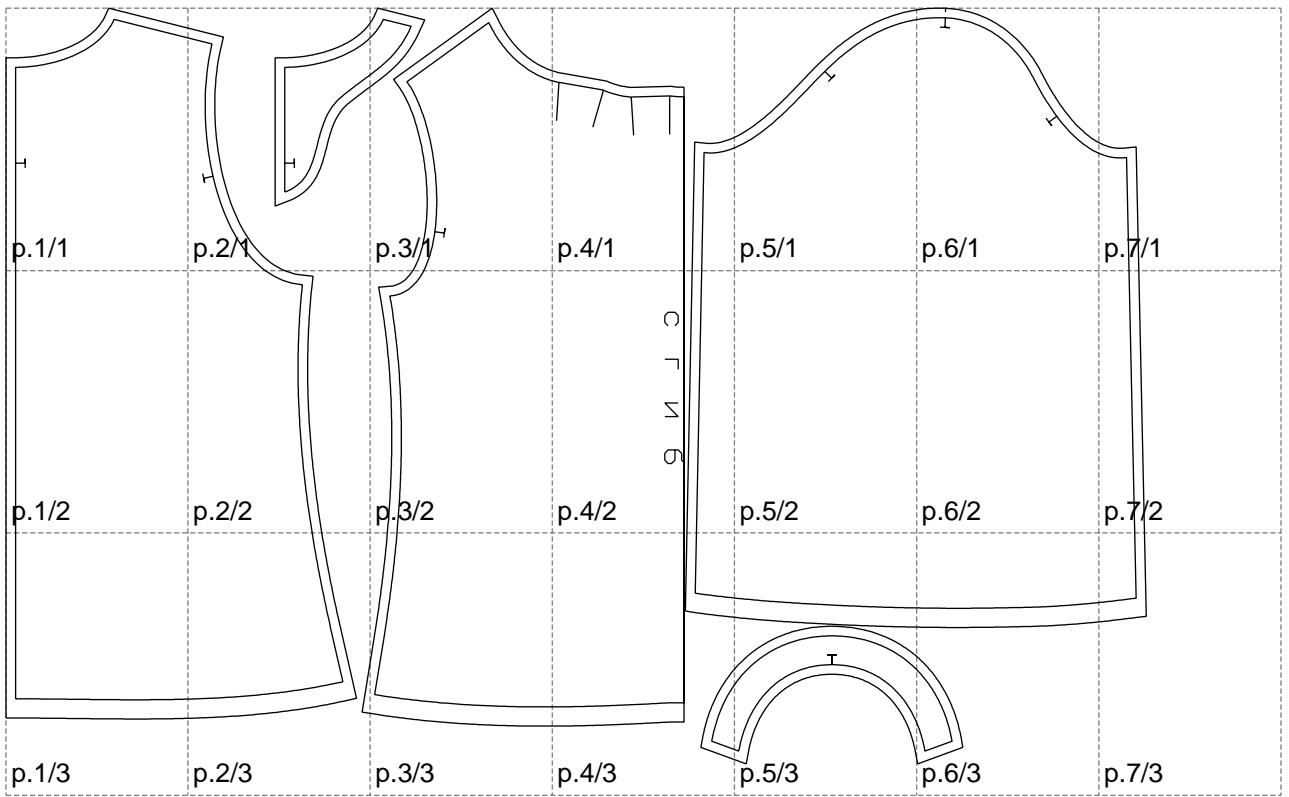

Not for print

Paper size: A4, size:1188.25 x787.45 mm

# Example

size:1458.91 x1388.96 mm

Maneken =1 ver.0

rz\_1=170

rz\_16=108

rz\_17=92.5

rz\_18=89.2

rz\_19=116

rz\_20=113

---

. . . . .  
. . . . .  
. . . . .