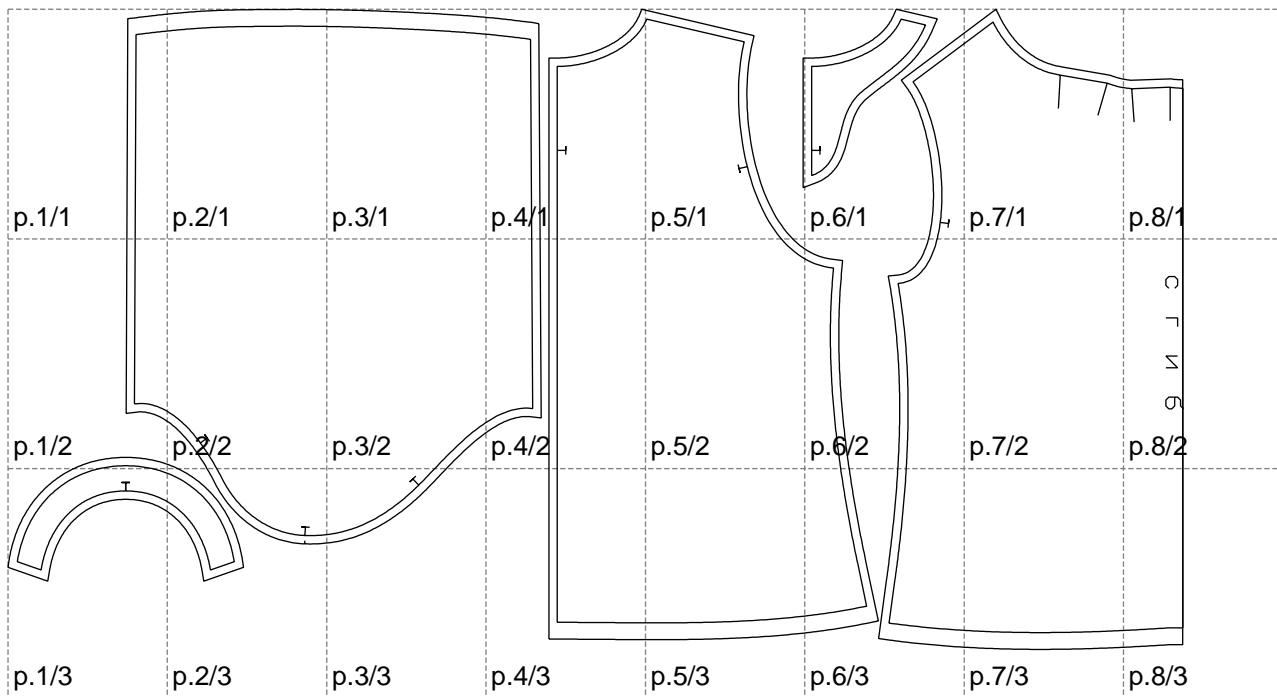

Not for print

Paper size: A4, size:1400.00 x762.11 mm

# Example

size:1500.00 x1382.05 mm

Maneken =1 ver.0

rz\_1=170

rz\_16=120

rz\_17=104

rz\_18=103.6

rz\_19=128

rz\_20=125.1

---

. . . . .  
. . . . .  
. . . . .