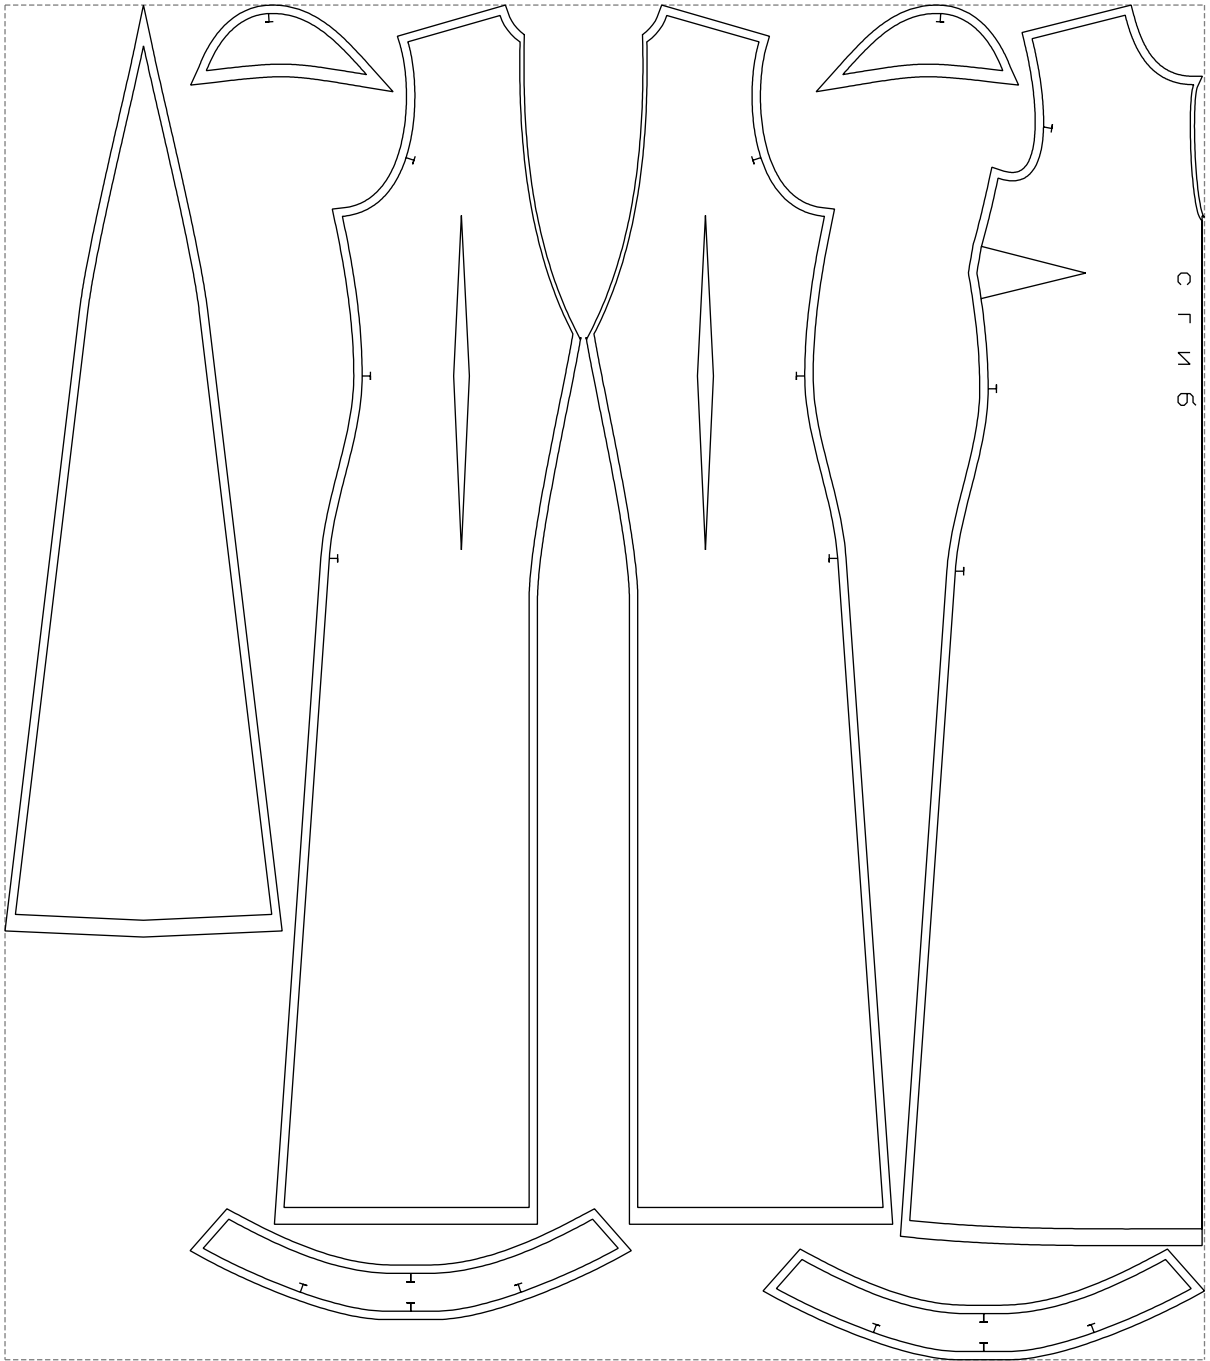

Not for print

Paper size: A4, size:1399.00 x1487.50 mm

# Example

size:1428.47 x1613.69 mm

Maneken =1 ver.0

rz\_1=170

rz\_16=108

rz\_17=92.5

rz\_18=89.2

rz\_19=116