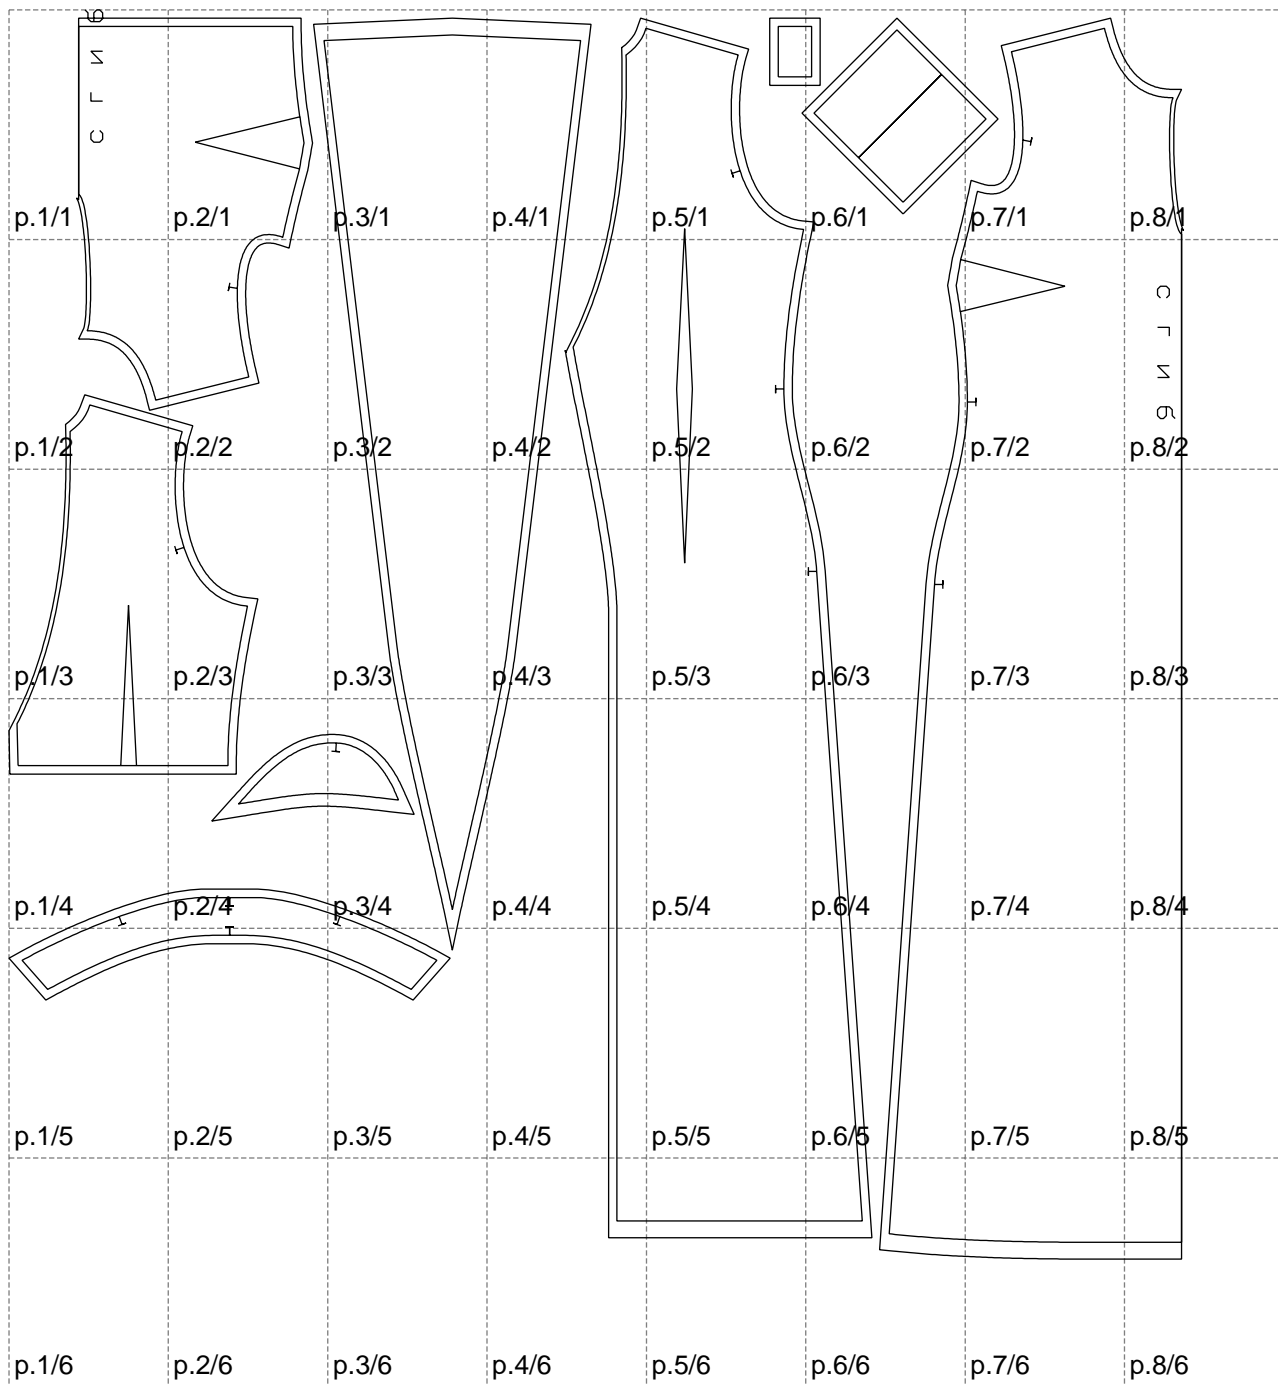

Not for print

Paper size: A4, size:1399.00 x1487.50 mm

# Example

size:1428.47 x1613.69 mm

Maneken =1 ver.0

rz\_1=170

rz\_16=108

rz\_17=92.5

rz\_18=89.2

rz\_19=116

rz\_20=113

---

. . . . .  
. . . . .  
. . . . .