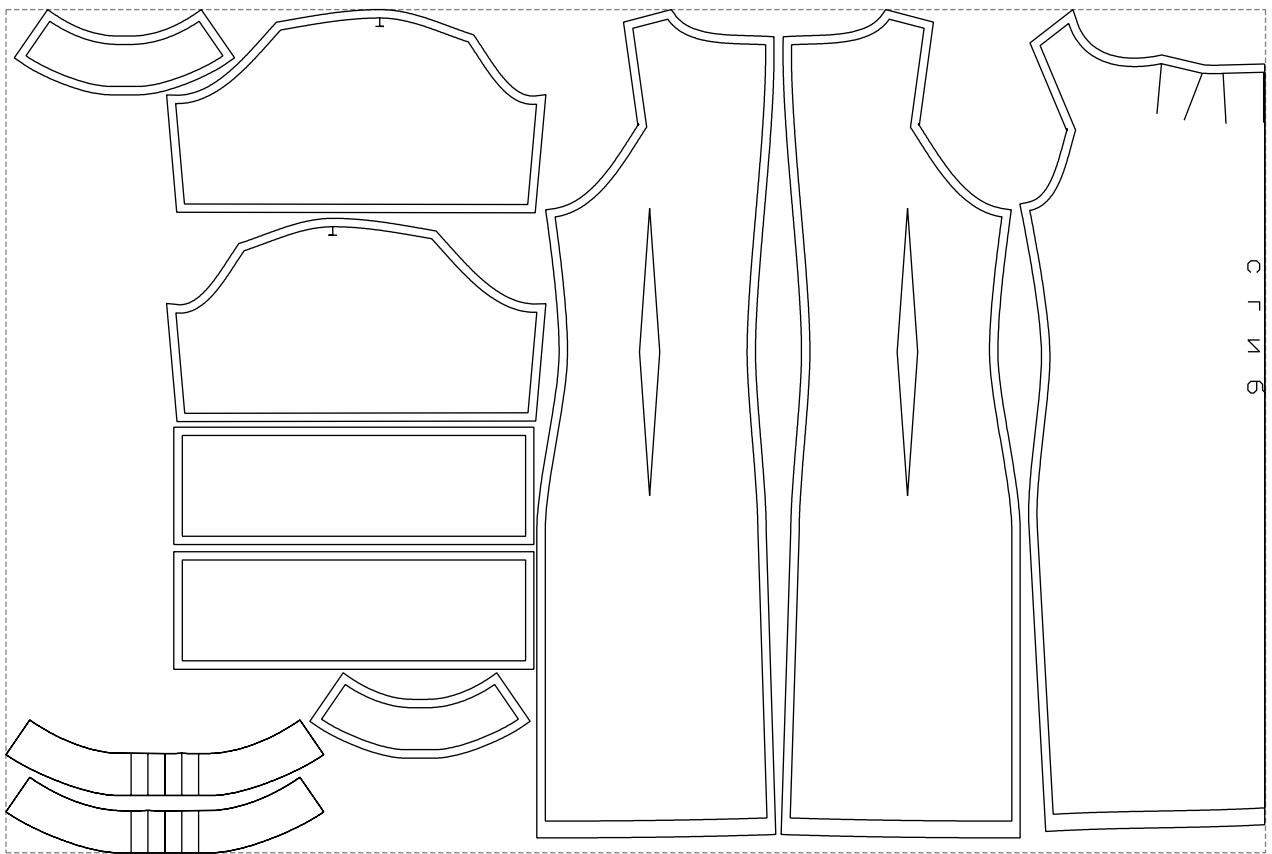

# Example

size:1500.00 x1004.42 mm

Maneken =1 ver.0

rz\_1=170

rz\_16=88

rz\_17=75.6

rz\_18=67.6

rz\_19=96