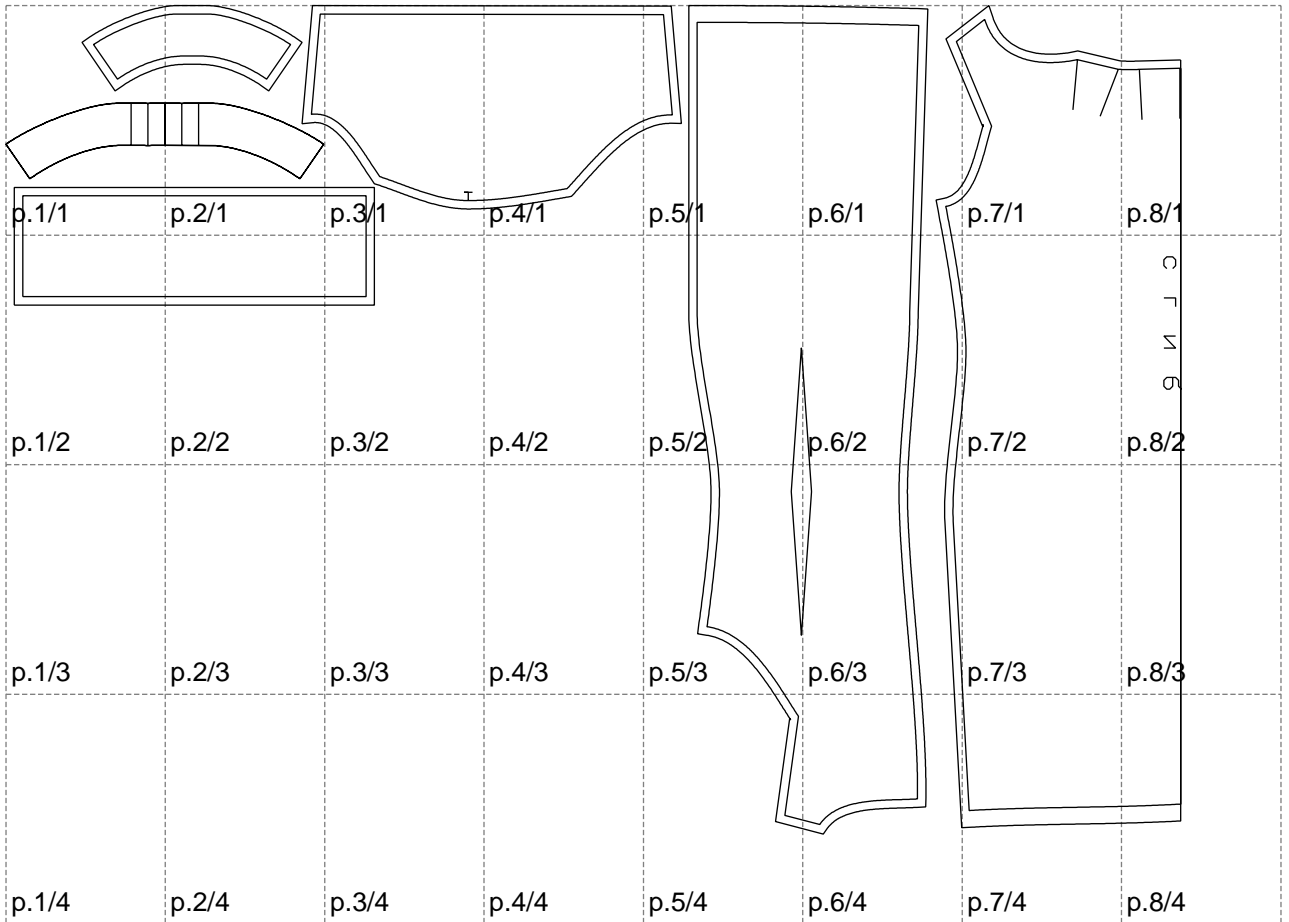

Not for print

Paper size: A4, size:1400.00 x986.65 mm

# Example

size:1500.00 x1004.42 mm

Maneken =1 ver.0

rz\_1=170

rz\_16=88

rz\_17=75.6

rz\_18=67.6

rz\_19=96

rz\_20=94.6

---

. . . . .  
. . . . .  
. . . . .