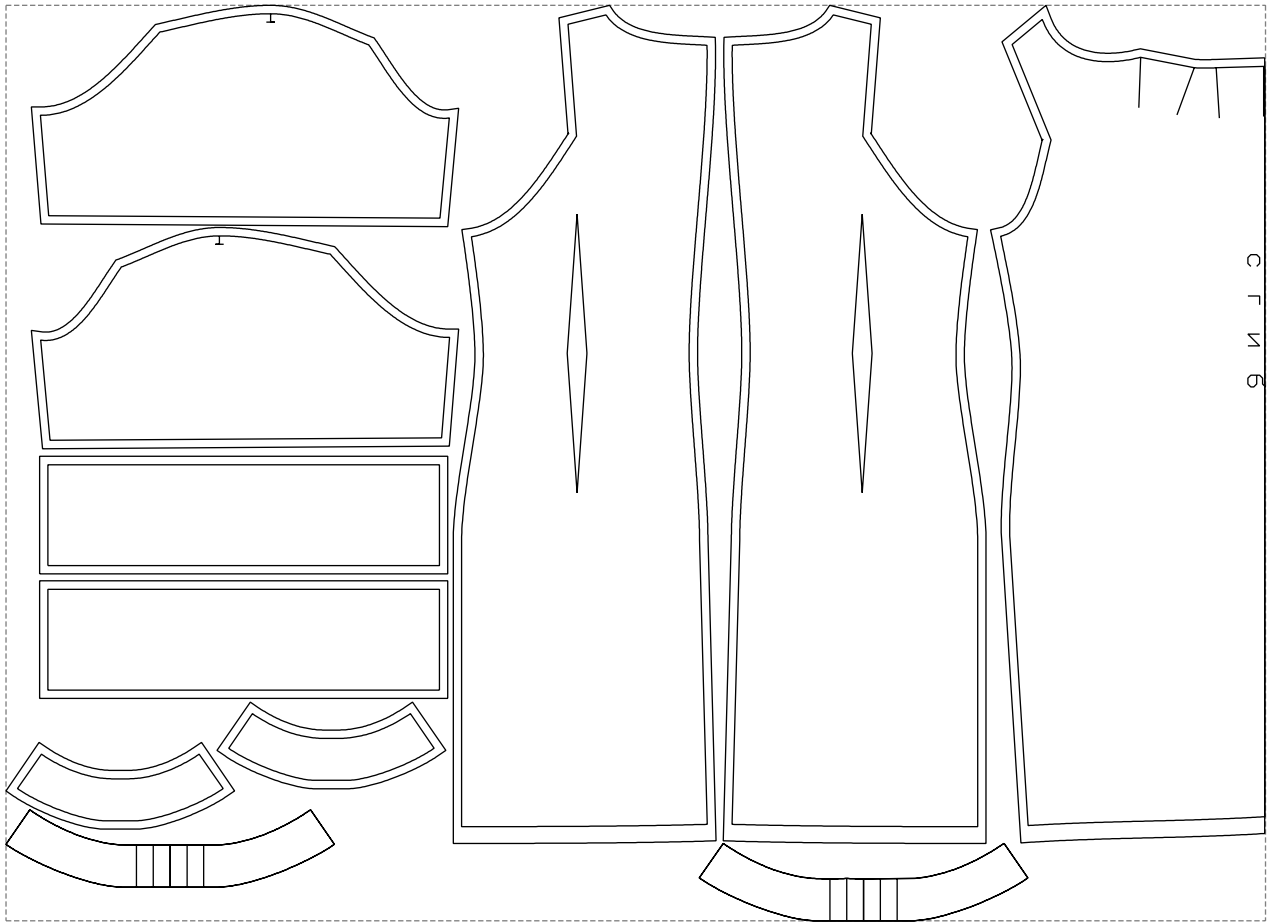

Not for print

Paper size: A4, size:1400.00 x998.28 mm

Example

size:1500.00 x1090.46 mm

Maneken =1 ver.0

rz_1=170

rz_16=100

rz_17=85.4

rz_18=80.2

rz_19=108

rz_20=105.4

.
.
.