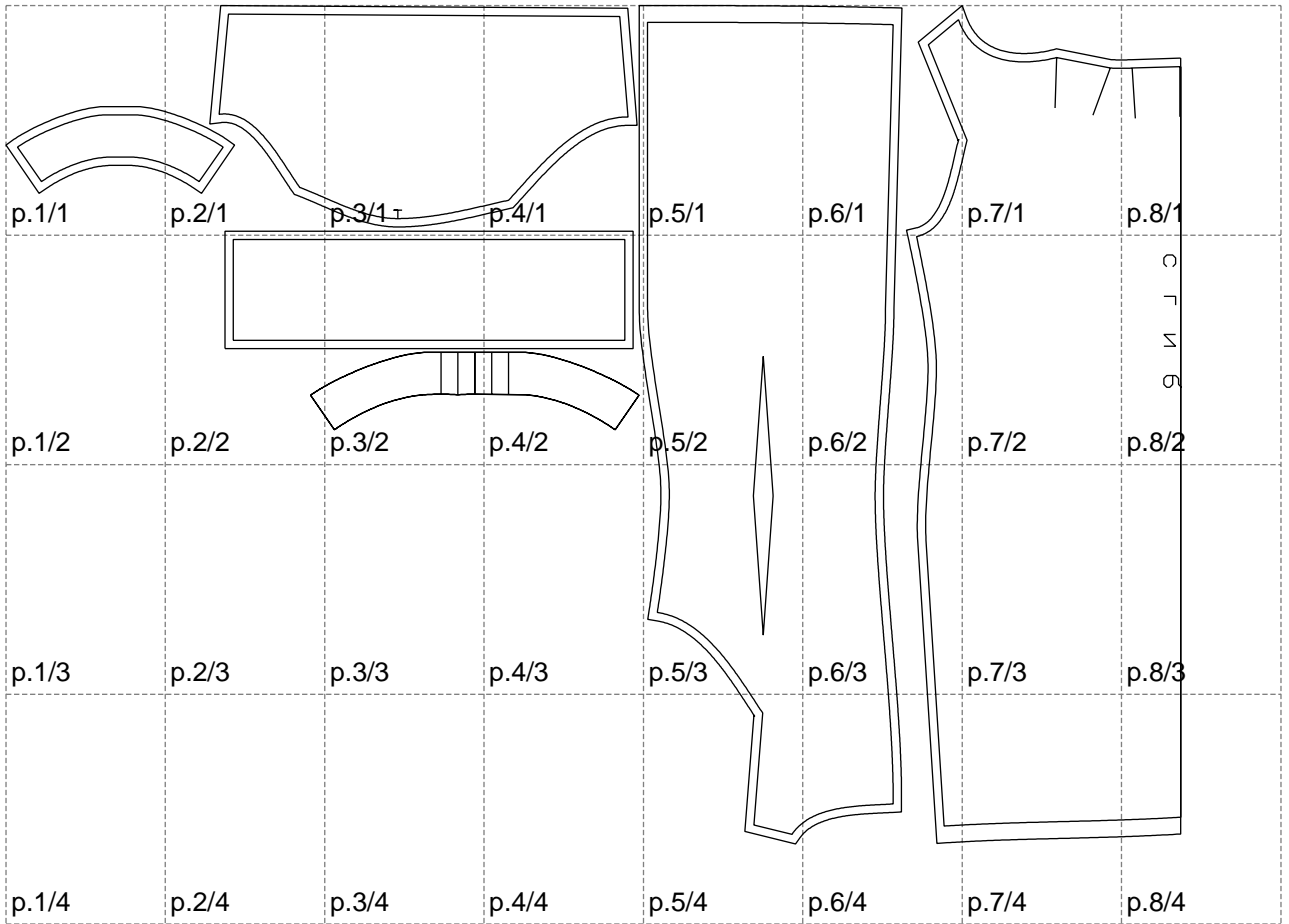

Not for print

Paper size: A4, size:1400.00 x998.28 mm

Example

size:1500.00 x1090.46 mm

Maneken =1 ver.0

rz_1=170

rz_16=100

rz_17=85.4

rz_18=80.2

rz_19=108

rz_20=105.4

.
.
.