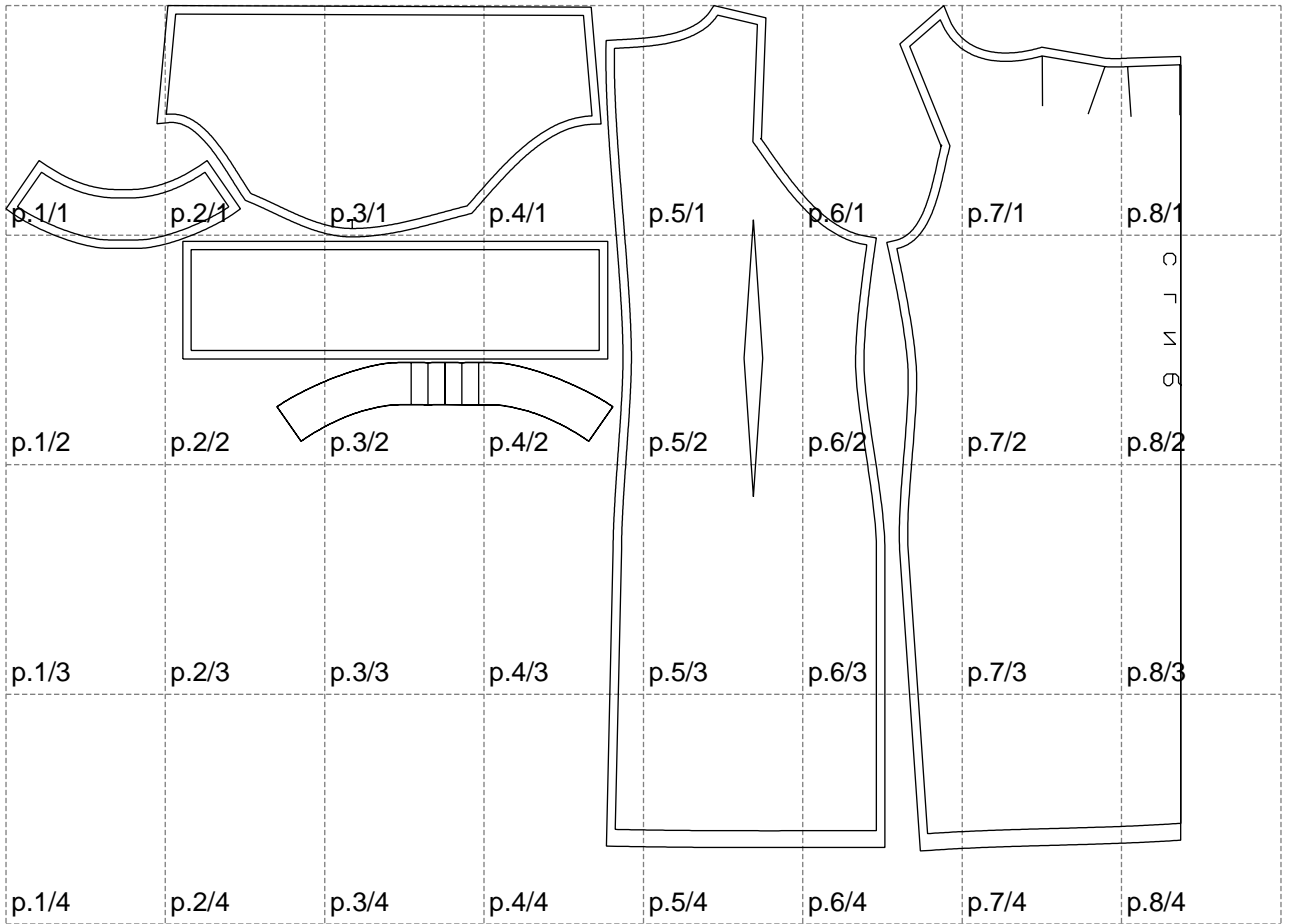

Not for print

Paper size: A4, size:1400.00 x1006.71 mm

# Example

size:1500.00 x1328.98 mm

Maneken =1 ver.0

rz\_1=170

rz\_16=108

rz\_17=92.5

rz\_18=89.2

rz\_19=116

rz\_20=113

---

. . . . .  
. . . . .  
. . . . .