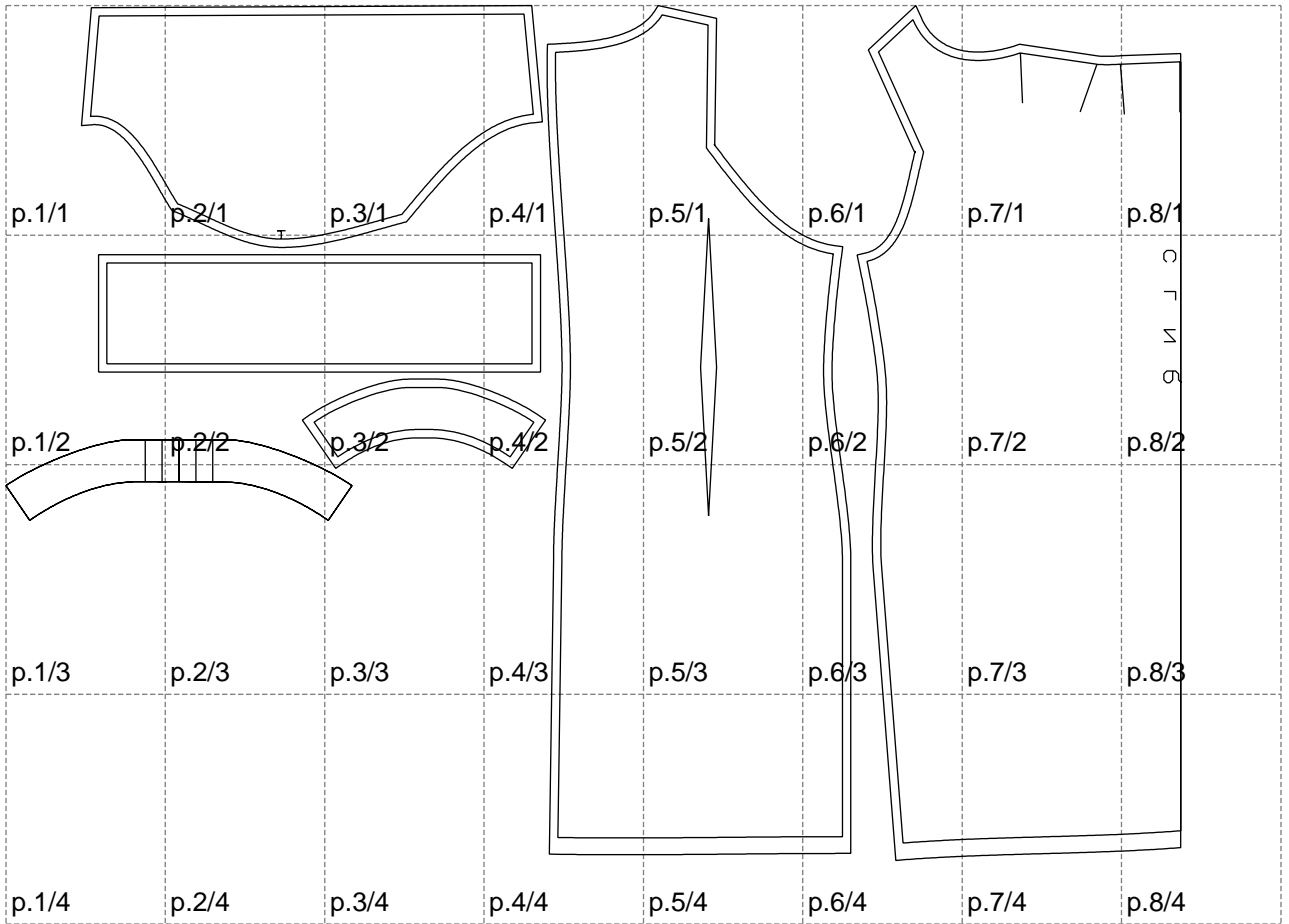

Not for print

Paper size: A4, size:1400.00 x1017.93 mm

Example

size:1500.00 x1437.50 mm

Maneken =1 ver.0

rz_1=170

rz_16=120

rz_17=104

rz_18=103.6

rz_19=128

rz_20=125.1

.
.
.