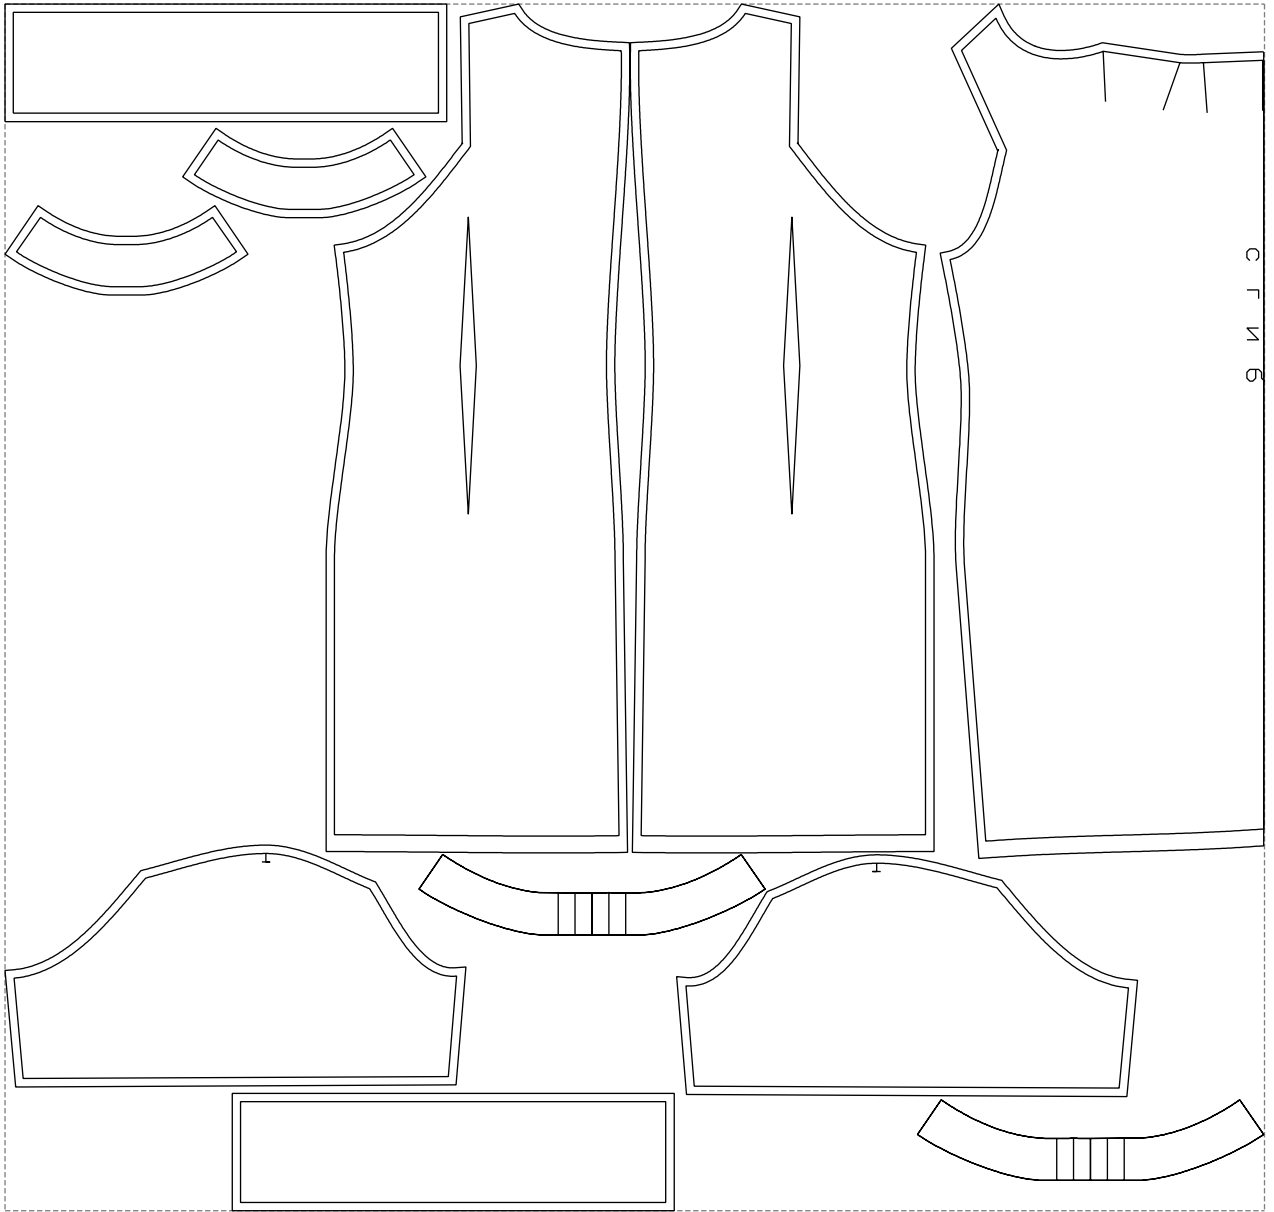

Not for print

Paper size: A4, size:1400.00 x1017.93 mm

Example

size:1500.00 x1437.50 mm

Maneken =1 ver.0

rz_1=170

rz_16=120

rz_17=104

rz_18=103.6

rz_19=128

rz_20=125.1

.
.
.