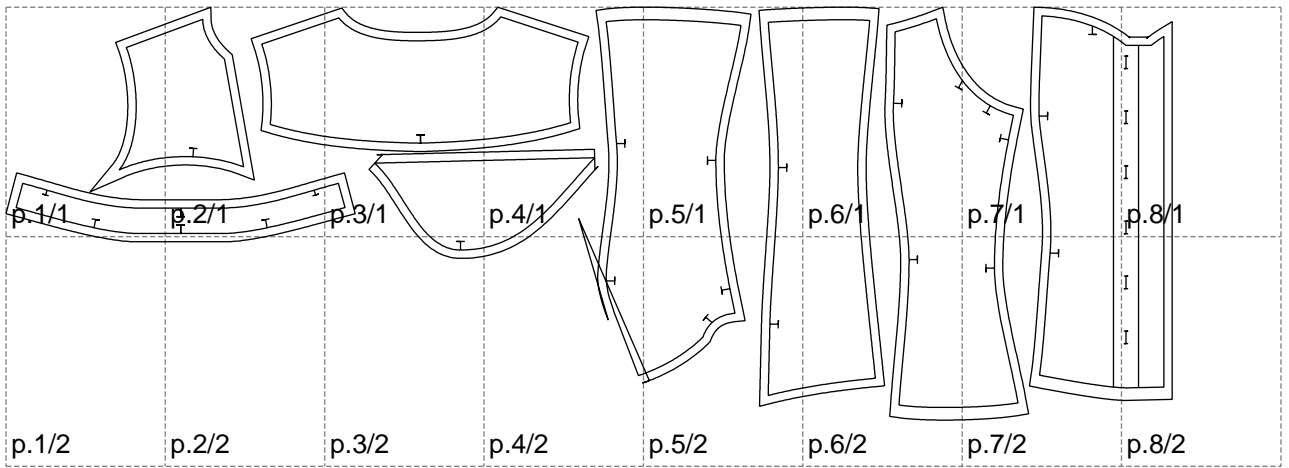

Not for print

Paper size: A4, size:1388.97 x491.70 mm

# Example

size:1198.19 x219.99 mm

Maneken =1 ver.0

rz\_1=170

rz\_16=96

rz\_17=82

rz\_18=76

rz\_19=104

rz\_20=101.8

---

. . . . .  
. . . . .  
. . . . .