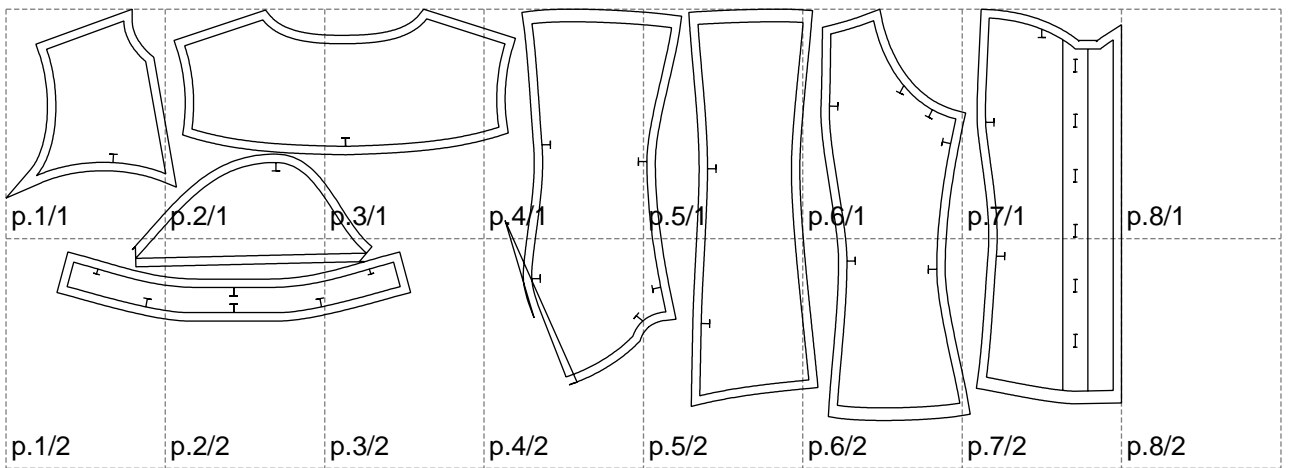

Not for print

Paper size: A4, size:1328.66 x489.79 mm

# Example

size:1237.09 x224.99 mm

Maneken =1 ver.0

rz\_1=170

rz\_16=100

rz\_17=85.4

rz\_18=80.2

rz\_19=108

rz\_20=105.4

---

. . . . .  
. . . . .  
. . . . .