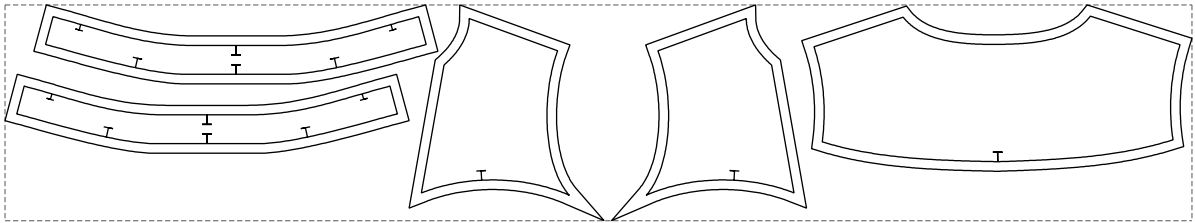

Not for print

Paper size: A4, size:1328.66 x489.79 mm

# Example

size:1237.09 x224.99 mm

Maneken =1 ver.0

rz\_1=170

rz\_16=100

rz\_17=85.4

rz\_18=80.2

rz\_19=108

rz\_20=105.4

---

. . . . .  
. . . . .  
. . . . .