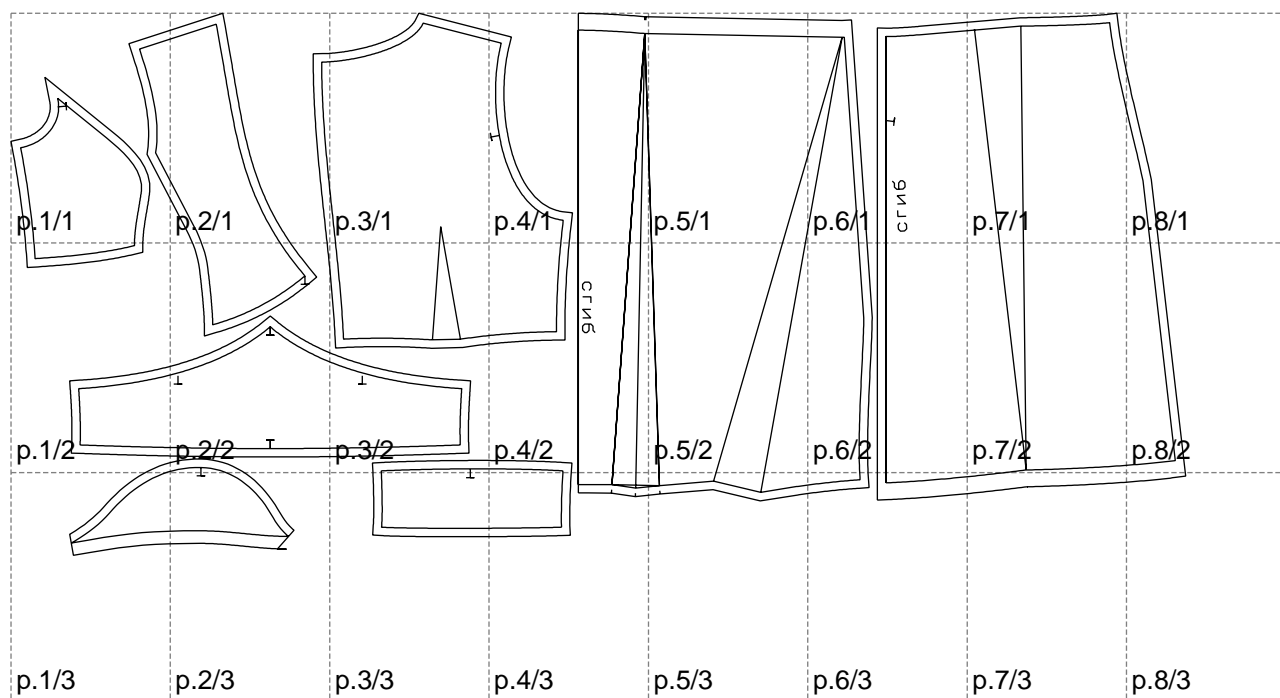

Not for print

Paper size: A4, size:1399.00 x645.47 mm

# Example

size:1499.00 x916.54 mm

Maneken =1 ver.0

rz\_1=170

rz\_16=100

rz\_17=85.4

rz\_18=80.2

rz\_19=108

rz\_20=105.4

---

. . . . .  
. . . . .  
. . . . .