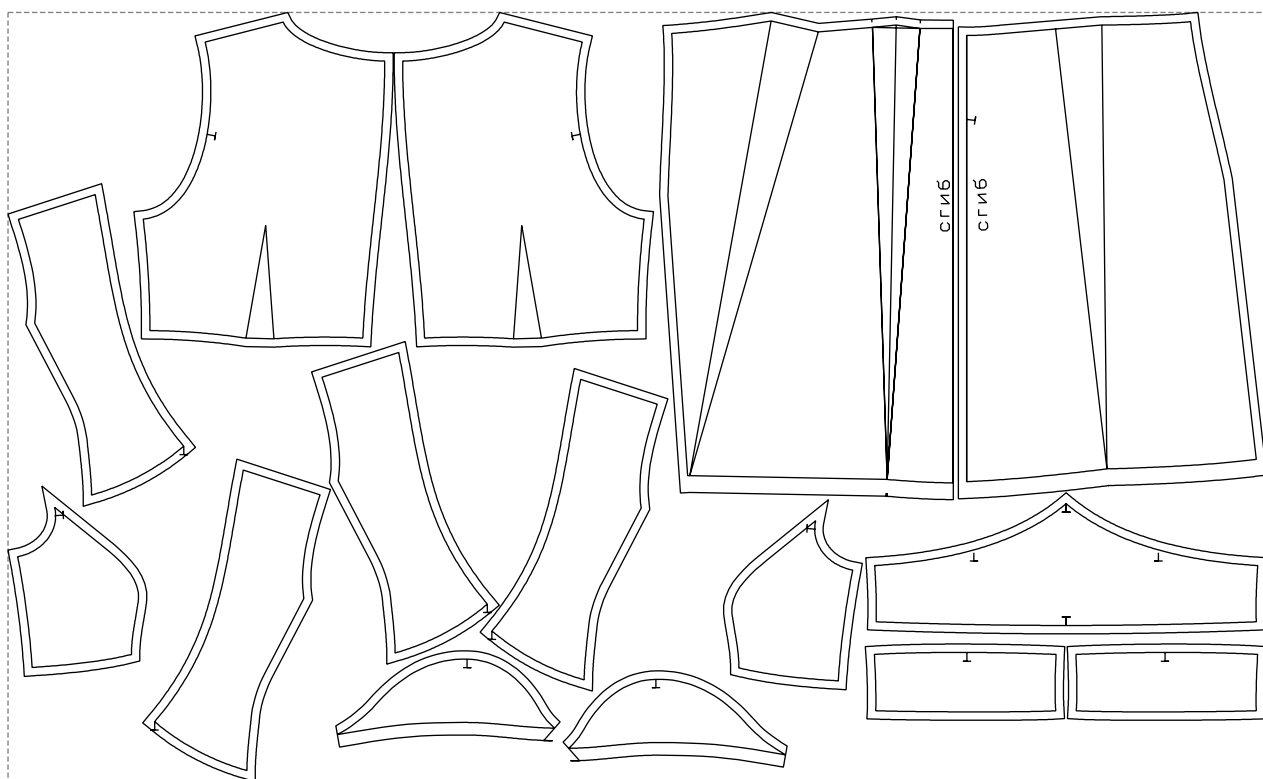

Not for print

Paper size: A4, size:1399.00 x645.47 mm

# Example

size:1499.00 x916.54 mm

Maneken =1 ver.0

rz\_1=170

rz\_16=100

rz\_17=85.4

rz\_18=80.2

rz\_19=108

rz\_20=105.4

---

. . . . .  
. . . . .  
. . . . .