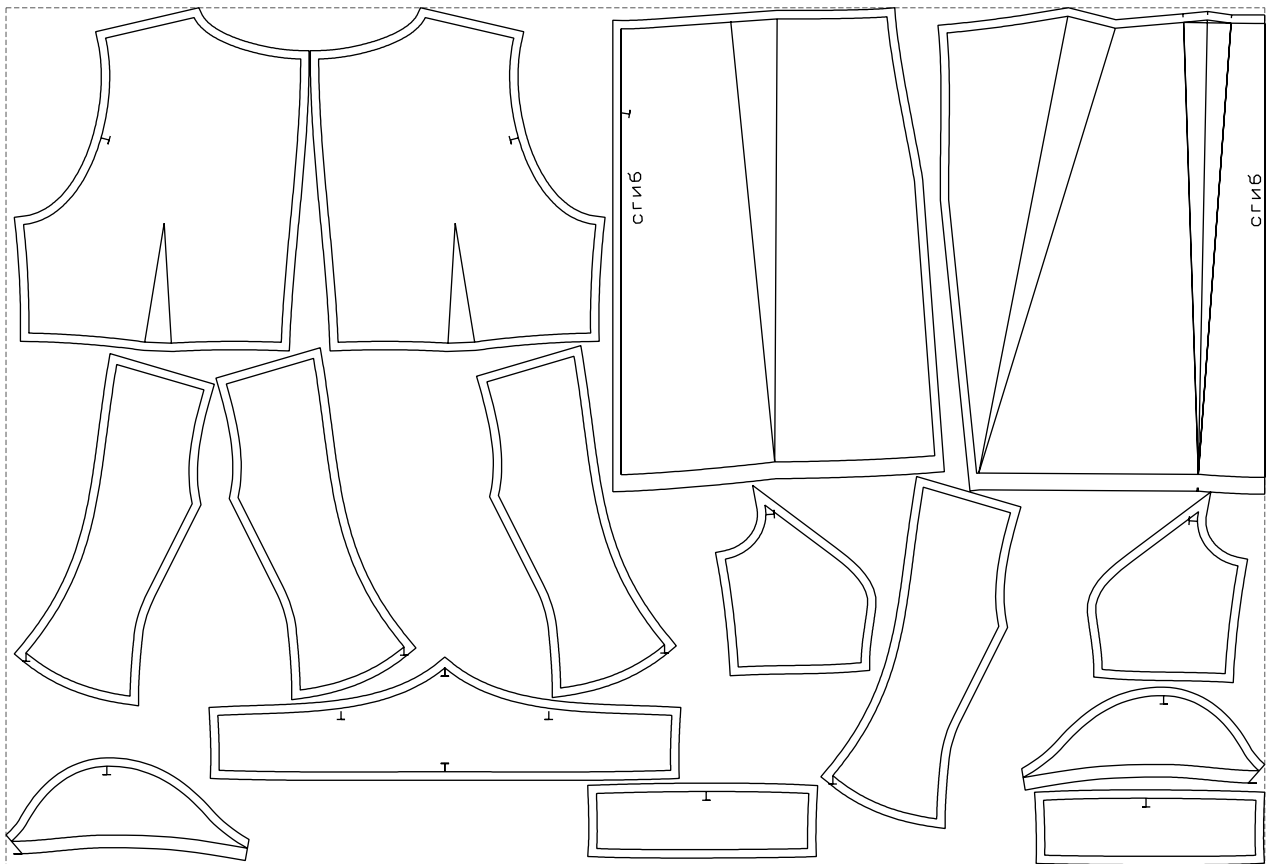

Not for print

Paper size: A4, size:1399.00 x774.08 mm

# Example

size:1499.00 x1020.88 mm

Maneken =1 ver.0

rz\_1=170

rz\_16=116

rz\_17=100

rz\_18=98.8

rz\_19=124