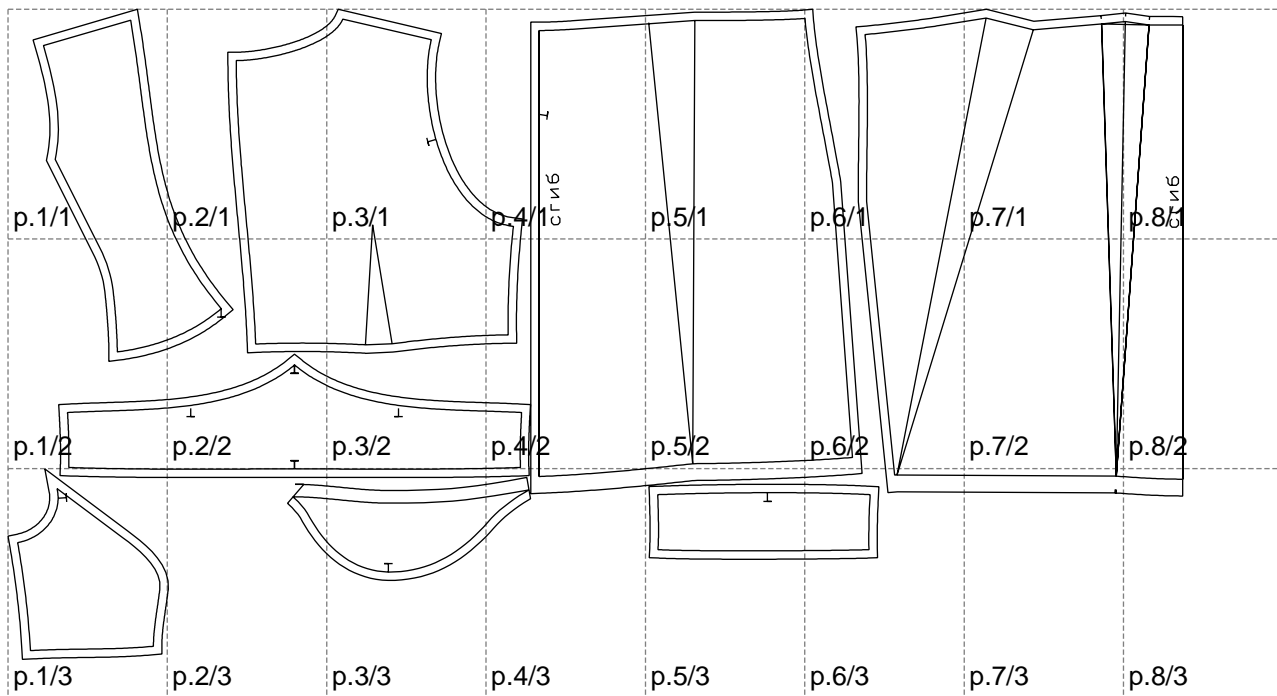

Not for print

Paper size: A4, size:1399.00 x774.08 mm

# Example

size:1499.00 x1020.88 mm

Maneken =1 ver.0

rz\_1=170

rz\_16=116

rz\_17=100

rz\_18=98.8

rz\_19=124

rz\_20=121

---

. . . . .  
. . . . .  
. . . . .