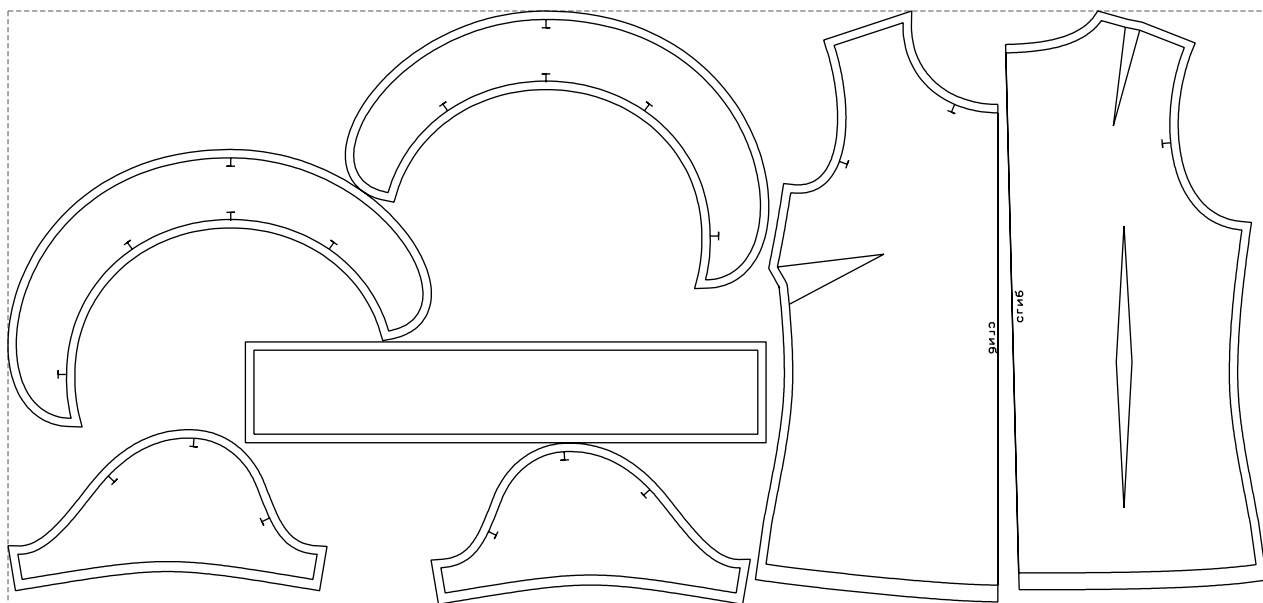

Not for print

Paper size: A4, size:1237.13 x703.72 mm

# Example

size:1499.00 x706.62 mm

Maneken =1 ver.0

rz\_1=170

rz\_16=96

rz\_17=82

rz\_18=76

rz\_19=104

rz\_20=101.8

---

. . . . .  
. . . . .  
. . . . .