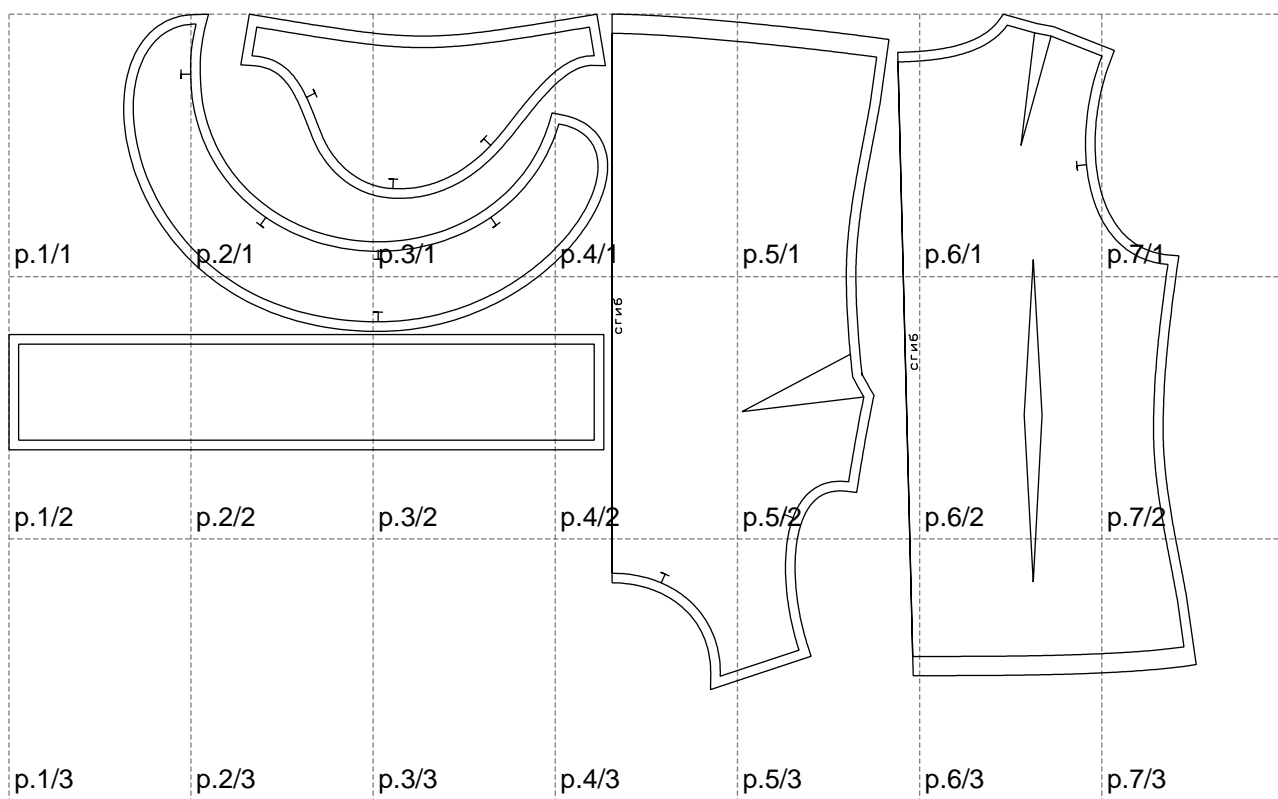

Not for print

Paper size: A4, size:1237.13 x703.72 mm

# Example

size:1499.00 x706.62 mm

Maneken =1 ver.0

rz\_1=170

rz\_16=96

rz\_17=82

rz\_18=76

rz\_19=104

rz\_20=101.8

---

. . . . .  
. . . . .  
. . . . .