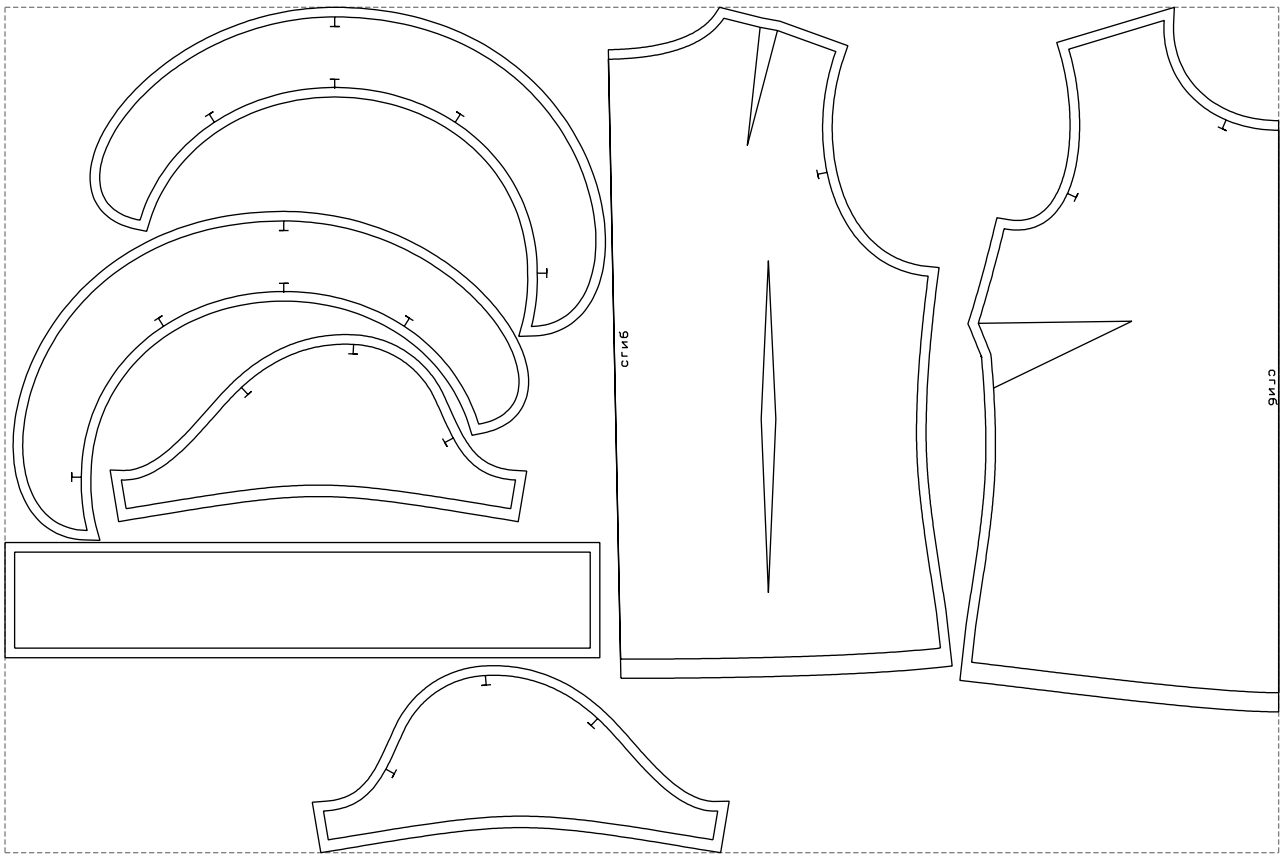

Not for print

Paper size: A4, size:1328.18 x734.31 mm

Example

size:1327.24 x881.17 mm

Maneken =1 ver.0

rz_1=170

rz_16=116

rz_17=100

rz_18=98.8

rz_19=124

rz_20=121

.
.
.