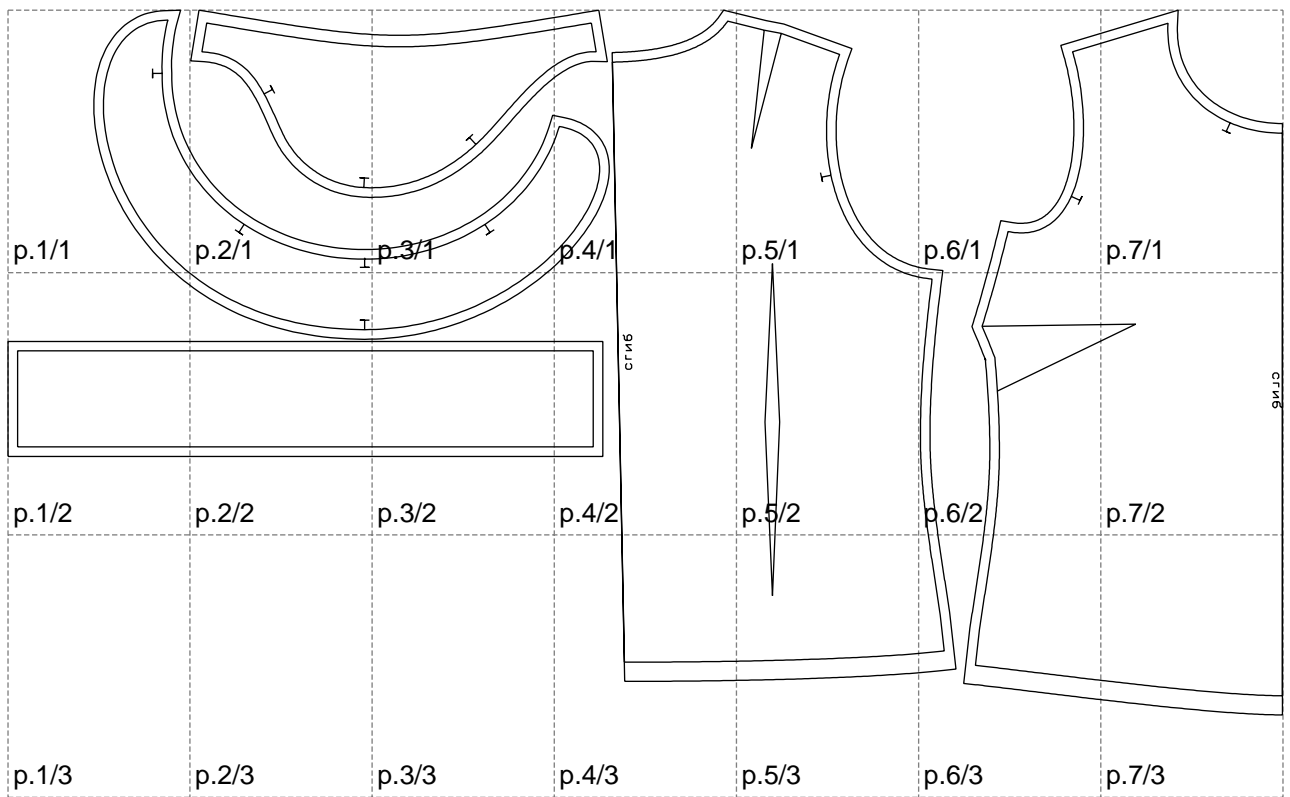

Not for print

Paper size: A4, size:1328.18 x734.31 mm

Example

size:1327.24 x881.17 mm

Maneken =1 ver.0

rz_1=170

rz_16=116

rz_17=100

rz_18=98.8

rz_19=124

rz_20=121

.
.
.