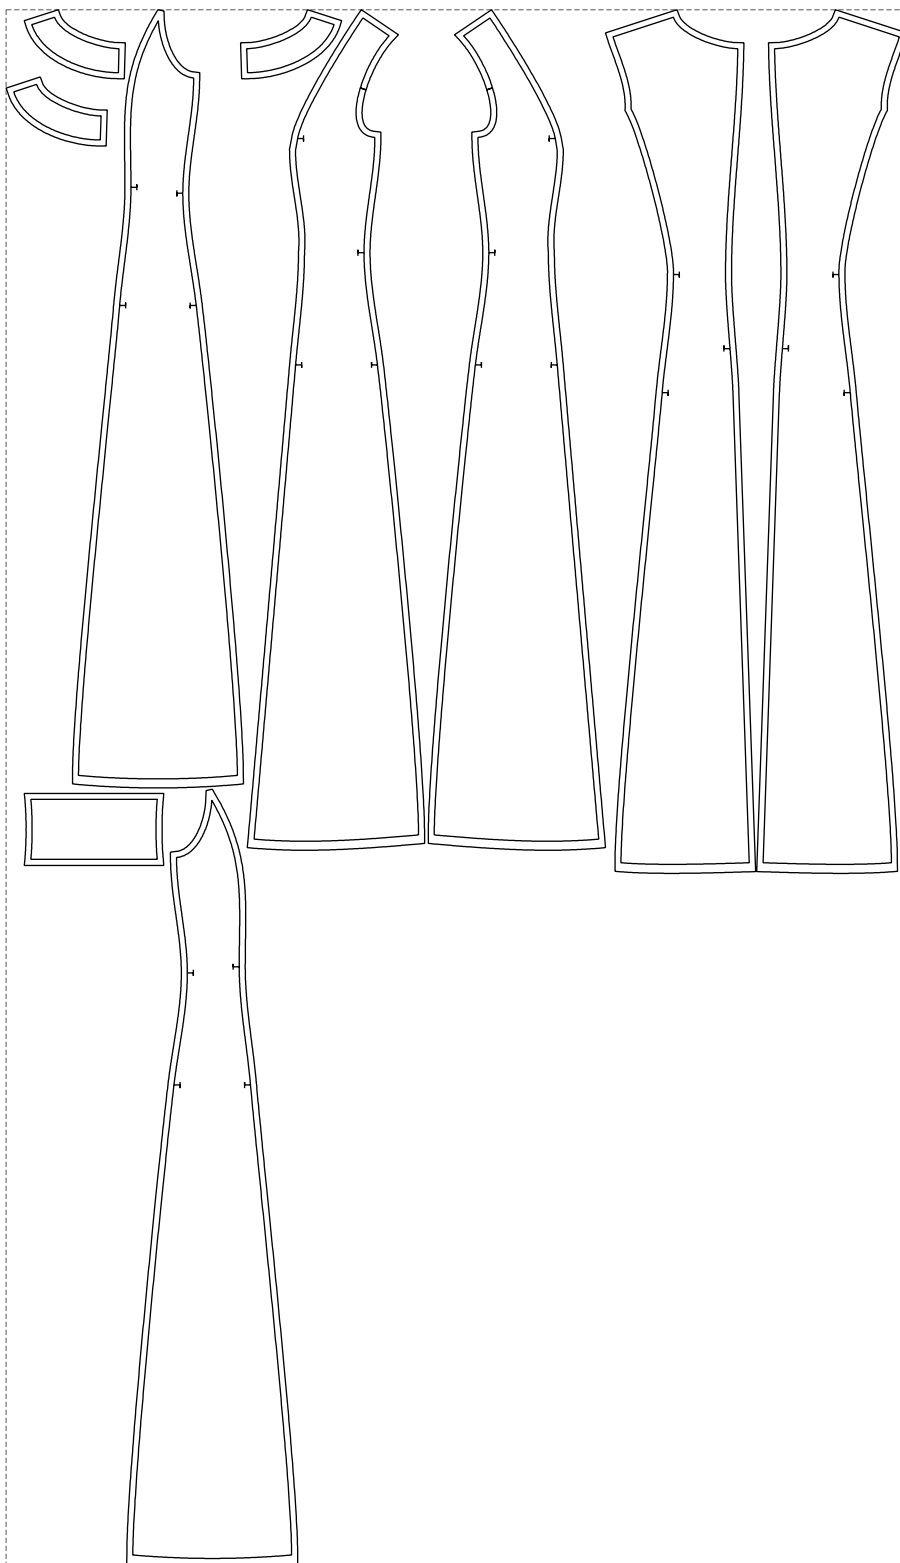

Not for print

Paper size: A4, size:1399.00 x1437.52 mm

# Example

size:1499.00 x2592.71 mm

Maneken =1 ver.0

rz\_1=170

rz\_16=88

rz\_17=75.6

rz\_18=67.6

rz\_19=96

rz\_20=94.6

---

. . . . .  
. . . . .  
. . . . .