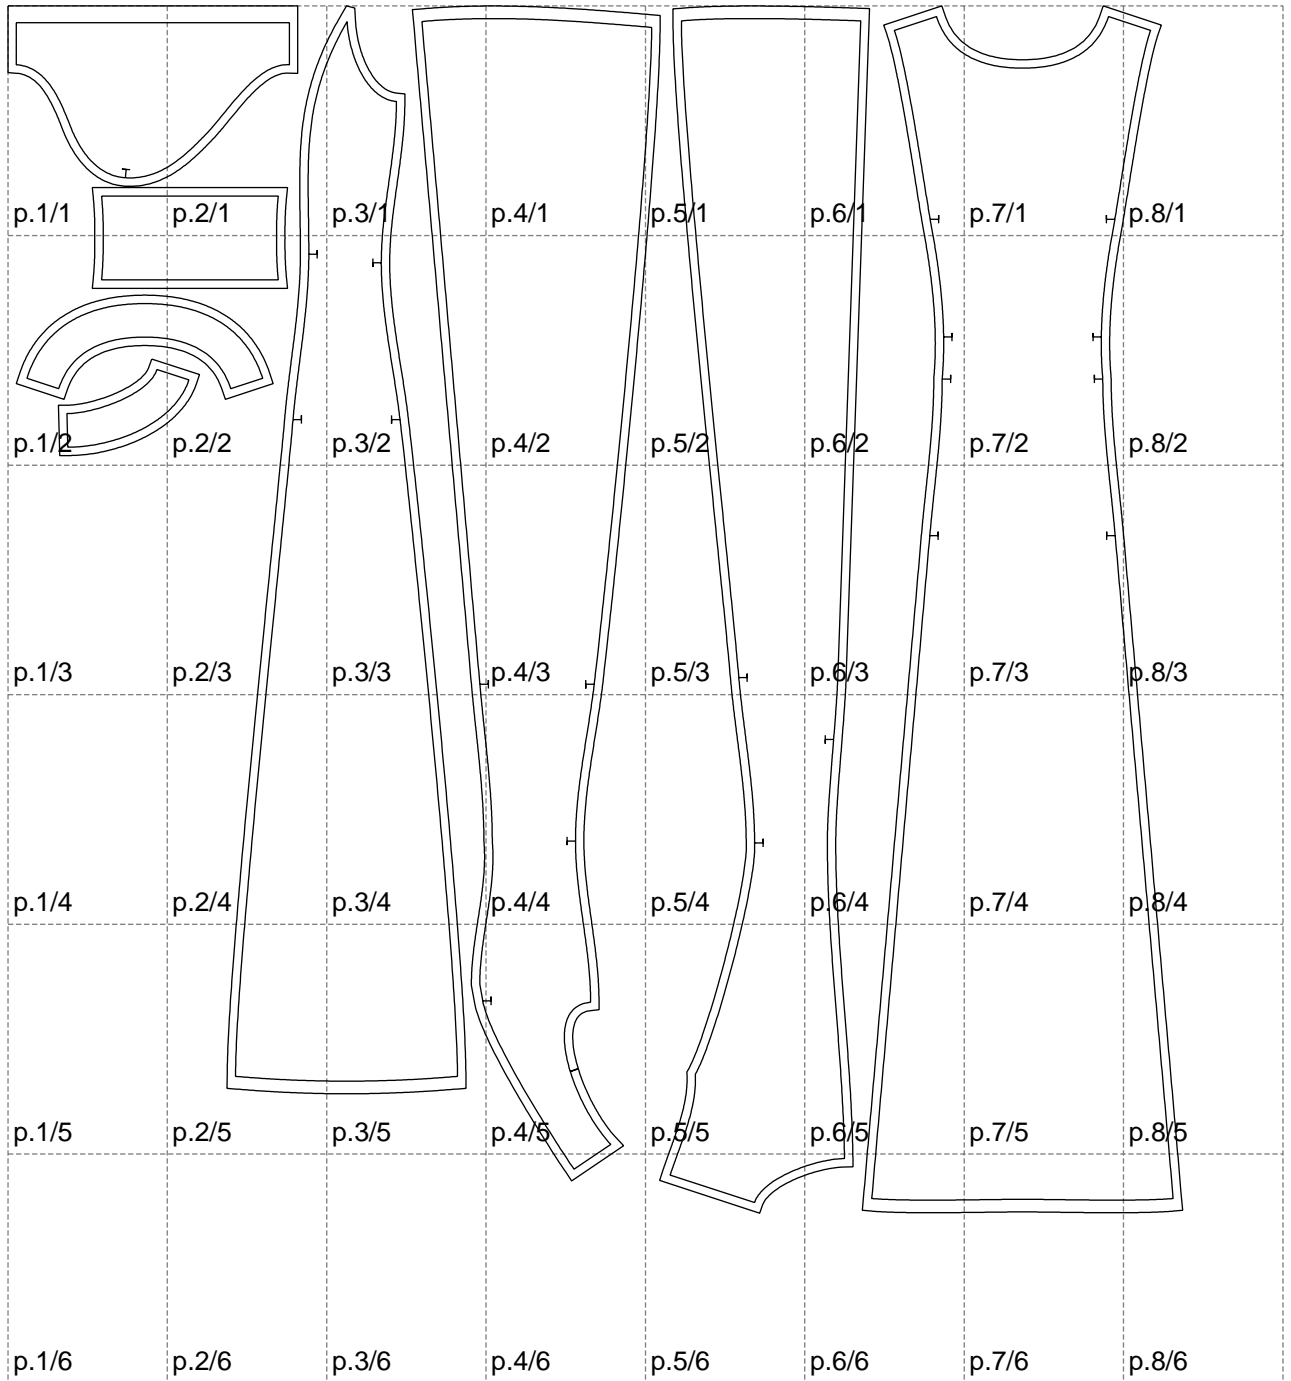

Not for print

Paper size: A4, size:1399.00 x1437.52 mm

# Example

size:1499.00 x2592.71 mm

Maneken =1 ver.0

rz\_1=170

rz\_16=88

rz\_17=75.6

rz\_18=67.6

rz\_19=96

rz\_20=94.6

---

. . . . .  
. . . . .  
. . . . .