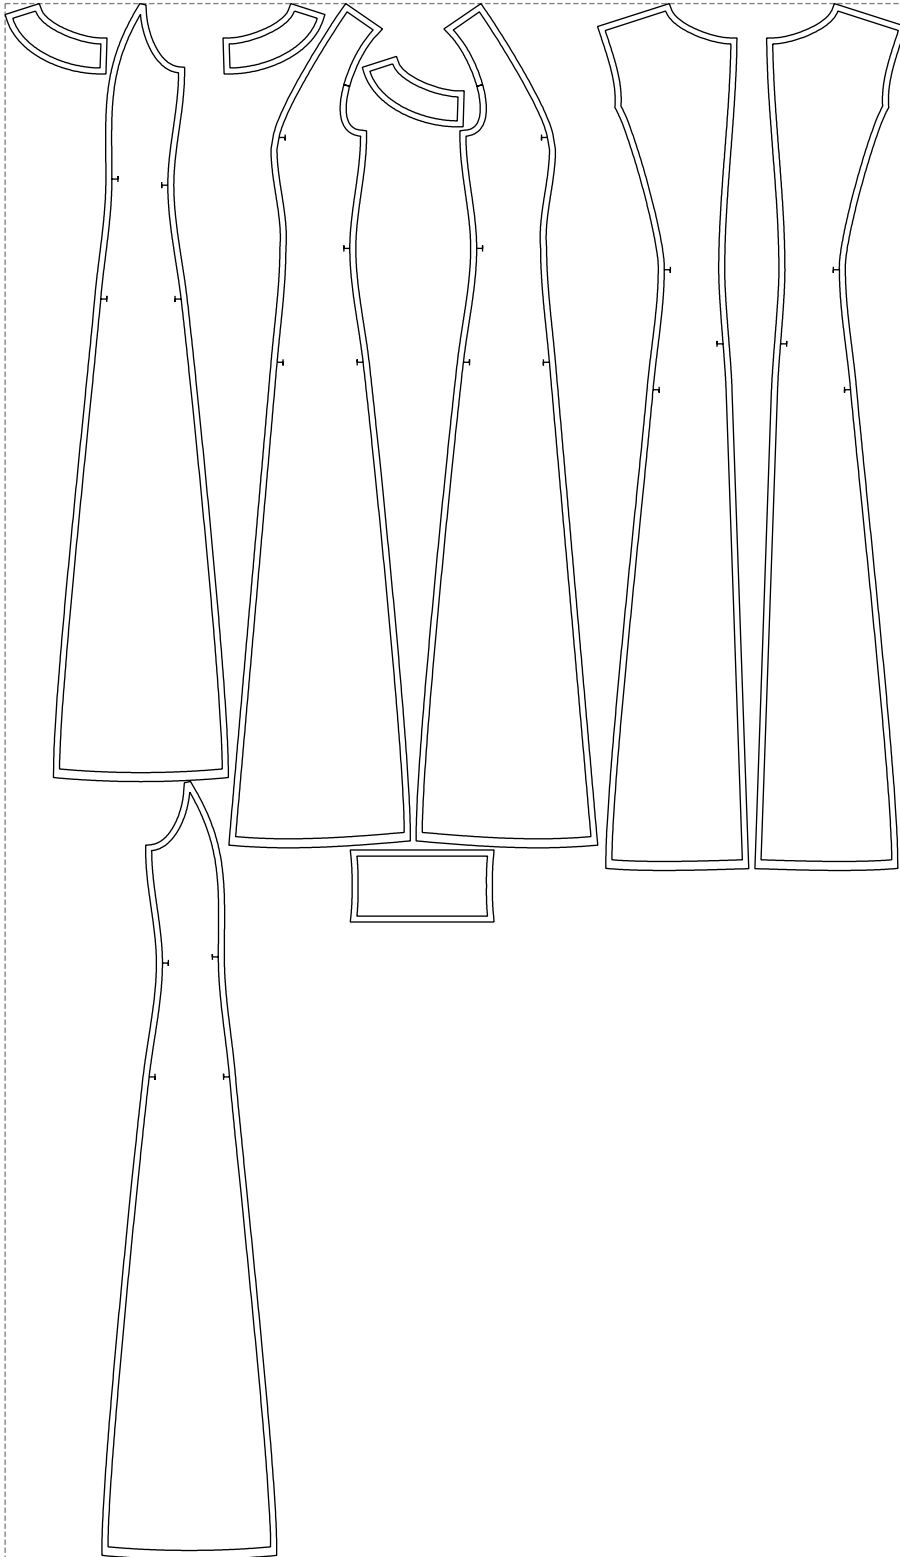

Not for print

Paper size: A4, size:1399.00 x1508.67 mm

Example

size:1499.00 x2589.60 mm

Maneken =1 ver.0

rz_1=170

rz_16=92

rz_17=78.8

rz_18=71.8

rz_19=100

rz_20=98.1

.
.
.