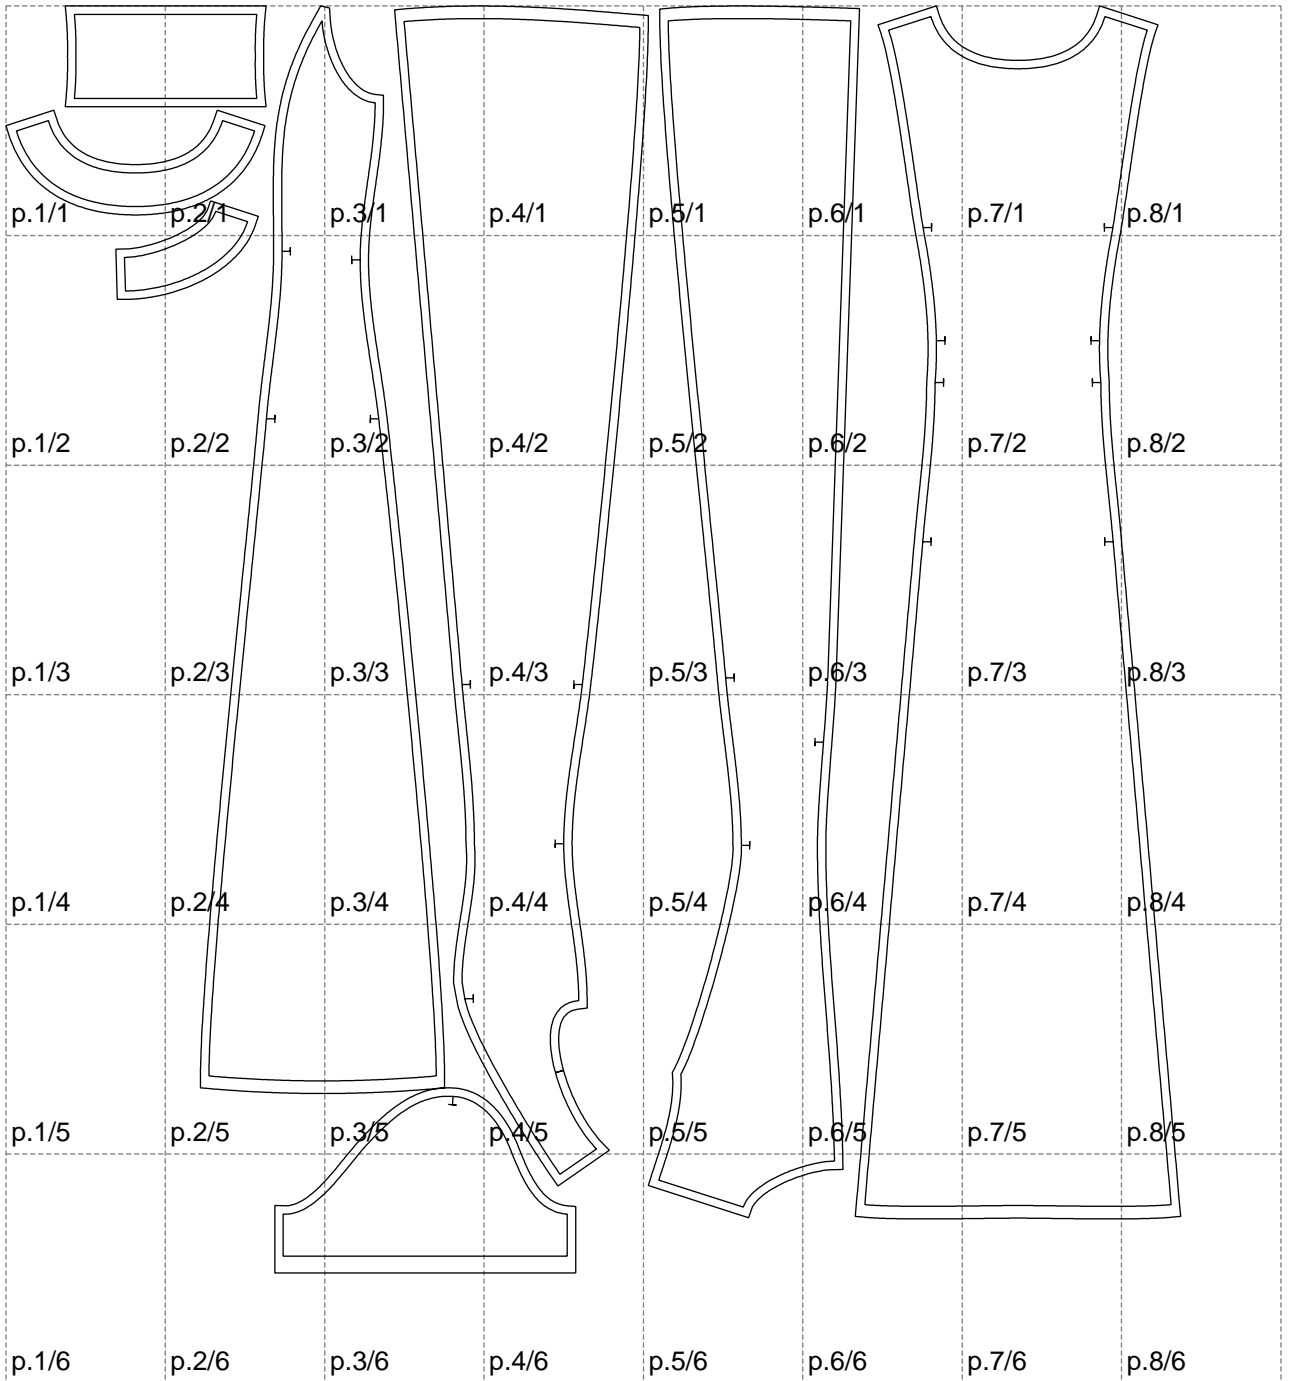

Not for print

Paper size: A4, size:1399.00 x1508.67 mm

Example

size:1499.00 x2589.60 mm

Maneken =1 ver.0

rz_1=170

rz_16=92

rz_17=78.8

rz_18=71.8

rz_19=100

rz_20=98.1

.
.
.