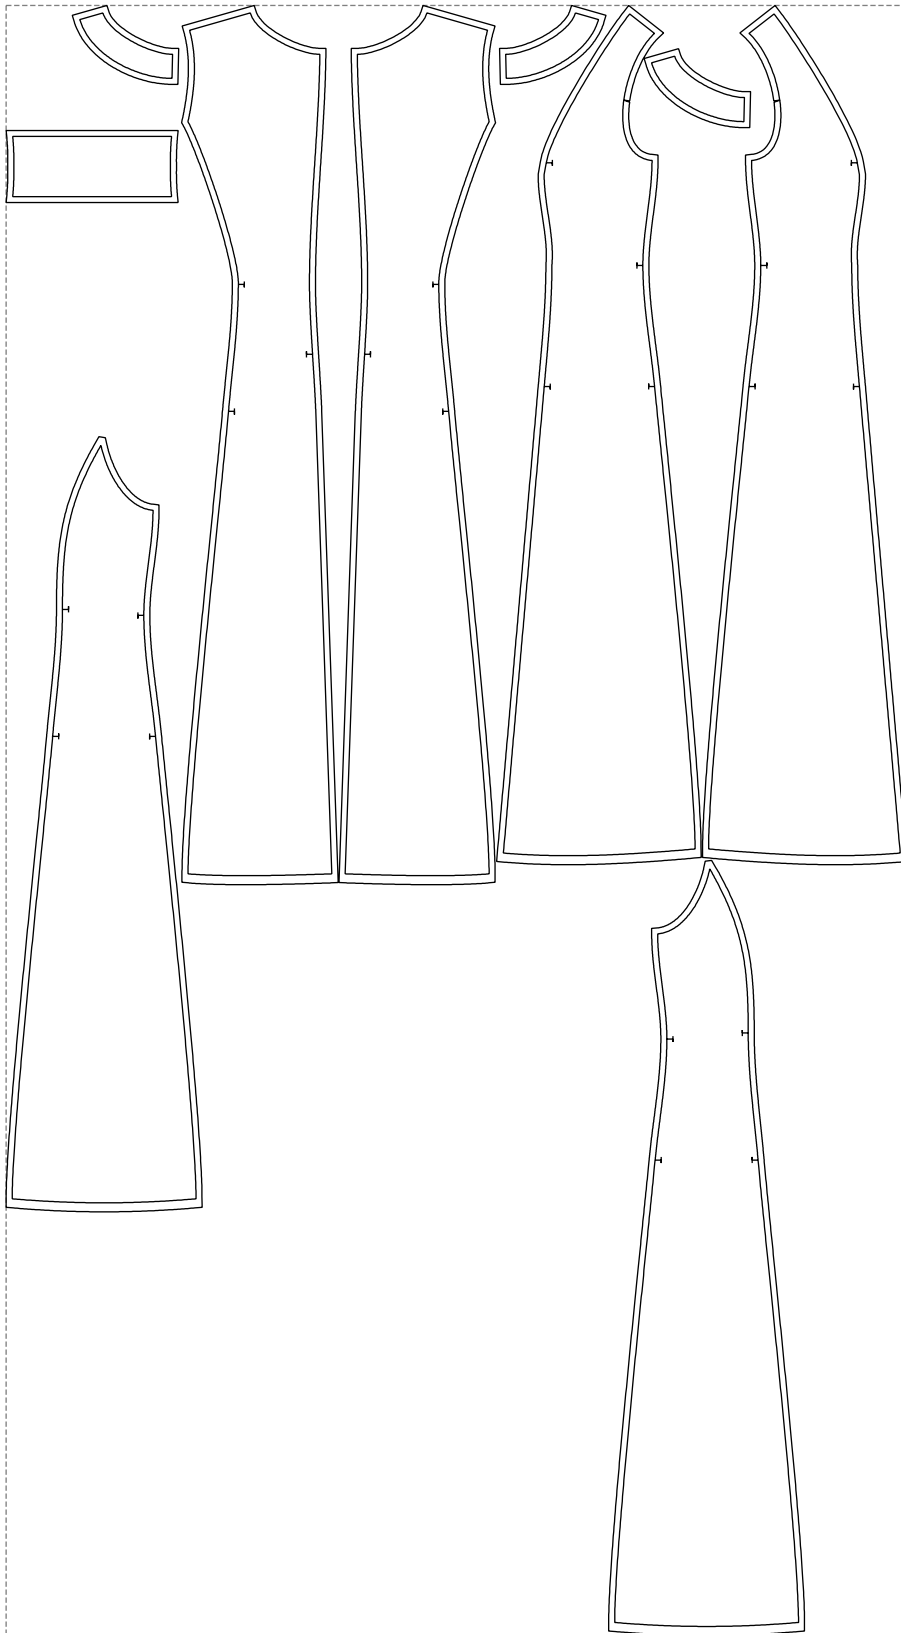

Not for print

Paper size: A4, size:1388.98 x1608.22 mm

# Example

size:1499.00 x2712.80 mm

Maneken =1 ver.0

rz\_1=170

rz\_16=116

rz\_17=100

rz\_18=98.8

rz\_19=124