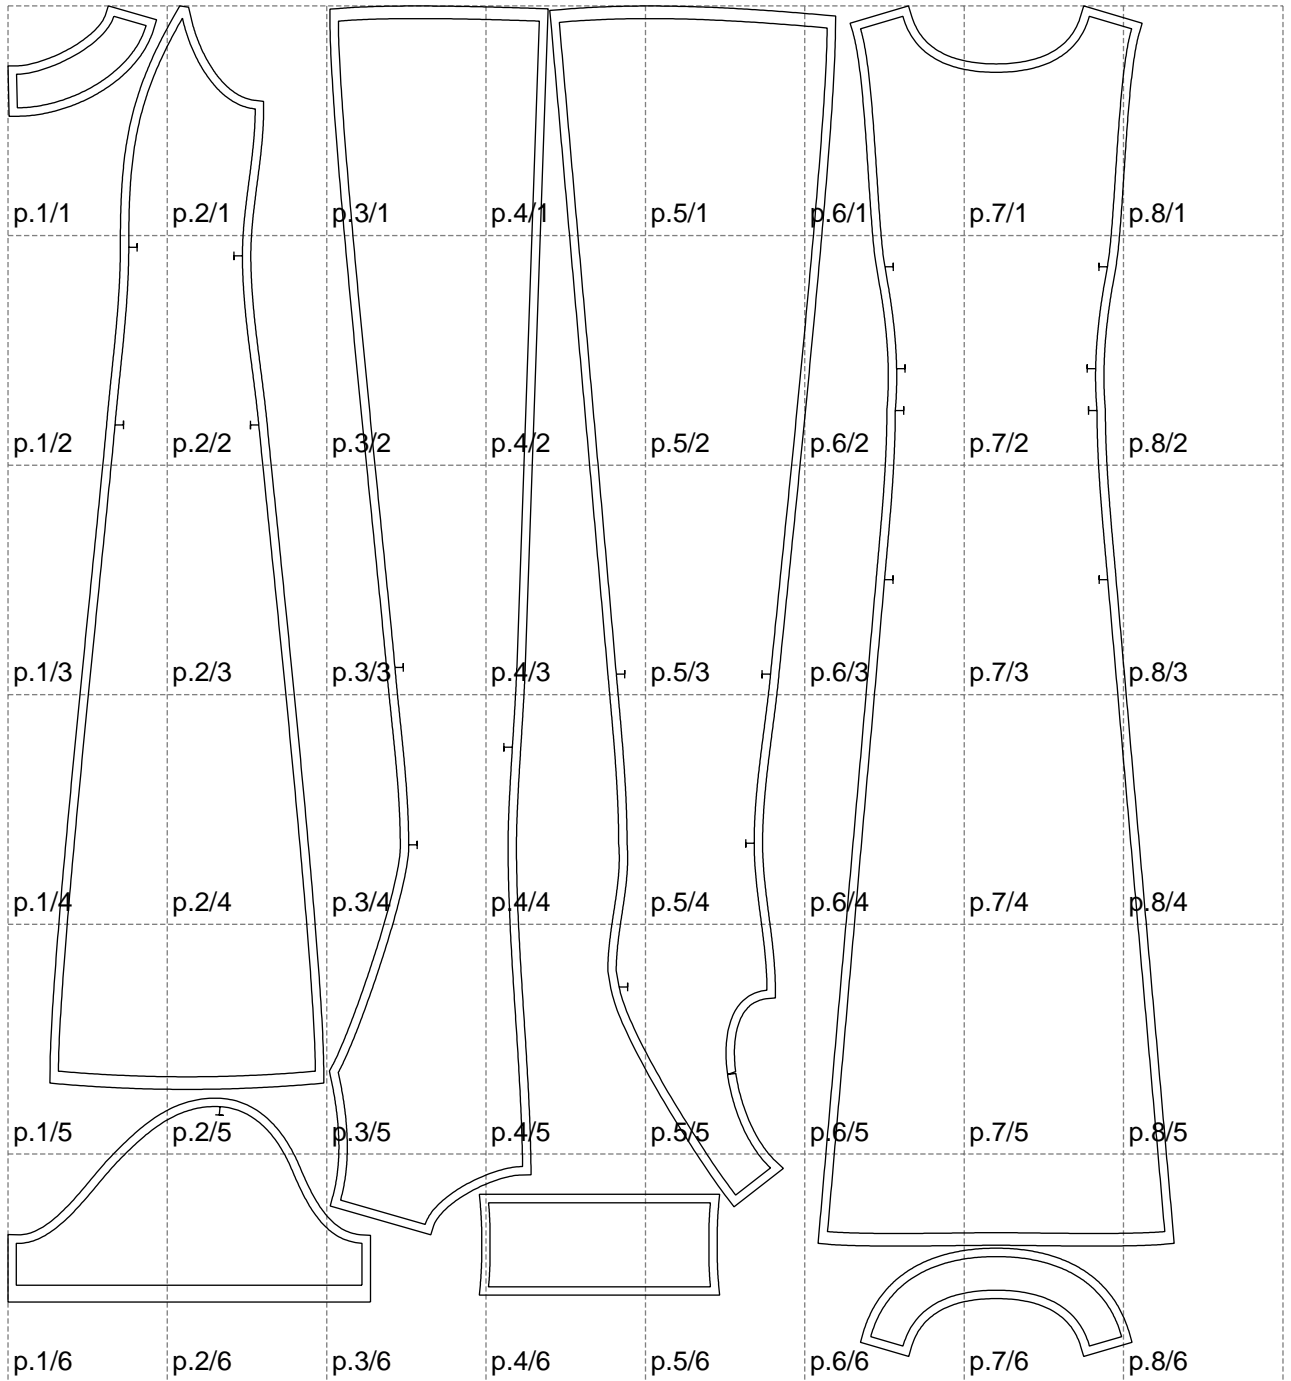

Not for print

Paper size: A4, size:1388.98 x1608.22 mm

# Example

size:1499.00 x2712.80 mm

Maneken =1 ver.0

rz\_1=170

rz\_16=116

rz\_17=100

rz\_18=98.8

rz\_19=124

rz\_20=121

---

. . . . .  
. . . . .  
. . . . .