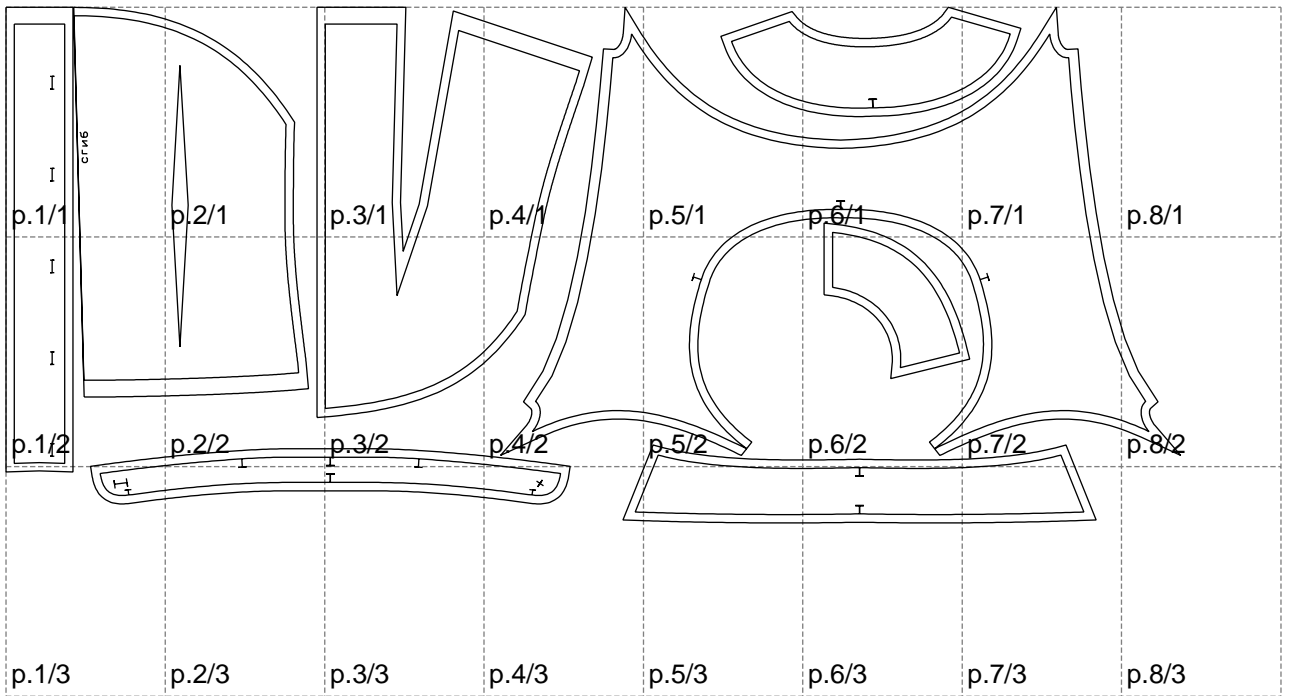

Not for print

Paper size: A4, size:1399.00 x613.93 mm

# Example

size:1499.00 x553.37 mm

Maneken =1 ver.0

rz\_1=170

rz\_16=88

rz\_17=75.6

rz\_18=67.6

rz\_19=96

rz\_20=94.6

---

. . . . .  
. . . . .  
. . . . .