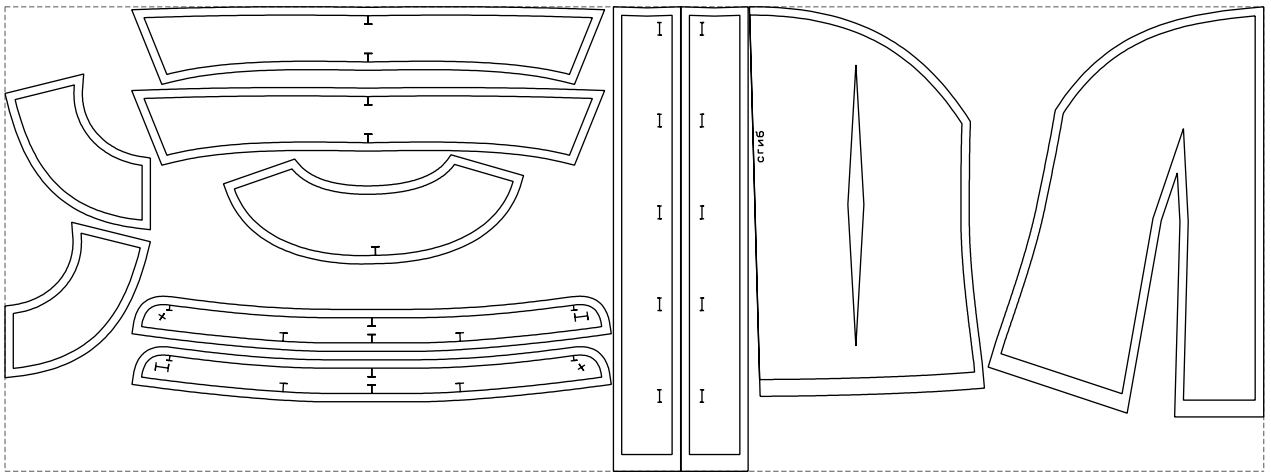

Not for print

Paper size: A4, size:1399.00 x613.93 mm

# Example

size:1499.00 x553.37 mm

Maneken =1 ver.0

rz\_1=170

rz\_16=88

rz\_17=75.6

rz\_18=67.6

rz\_19=96

rz\_20=94.6

---

. . . . .  
. . . . .  
. . . . .