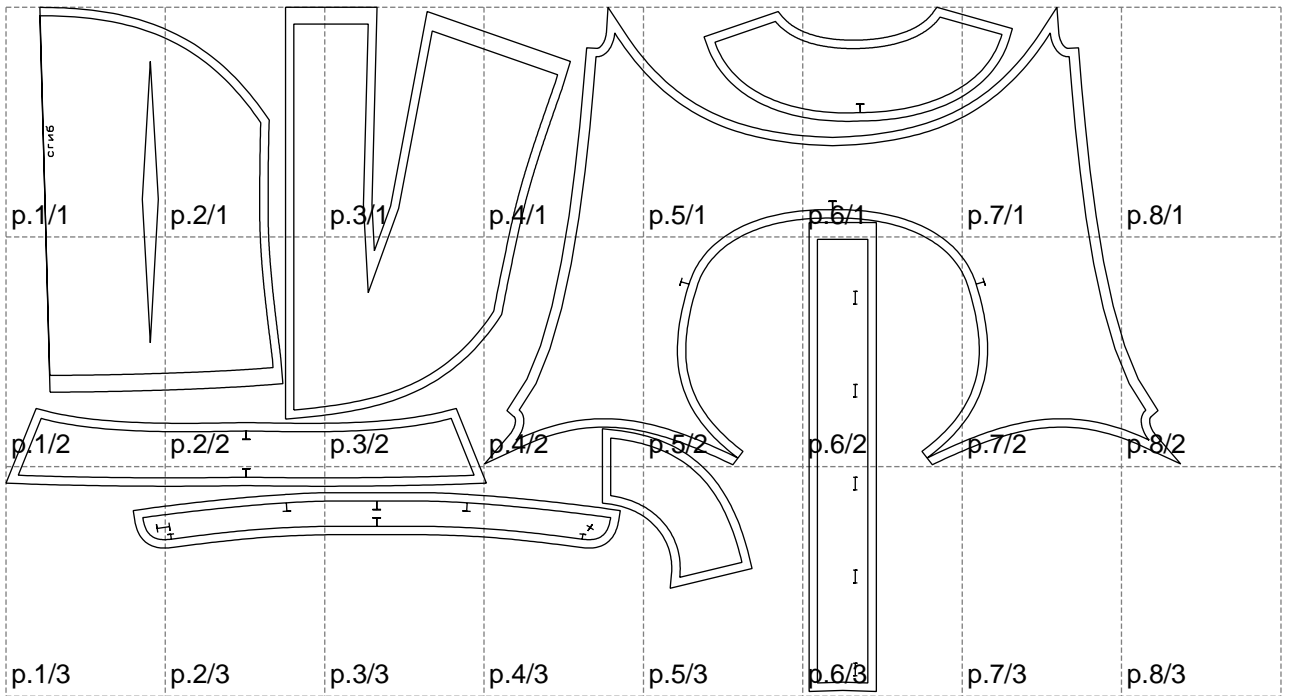

Not for print

Paper size: A4, size:1399.00 x814.70 mm

# Example

size:1499.00 x564.05 mm

Maneken =1 ver.0

rz\_1=170

rz\_16=92

rz\_17=78.8

rz\_18=71.8

rz\_19=100

rz\_20=98.1

---

. . . . .  
. . . . .  
. . . . .