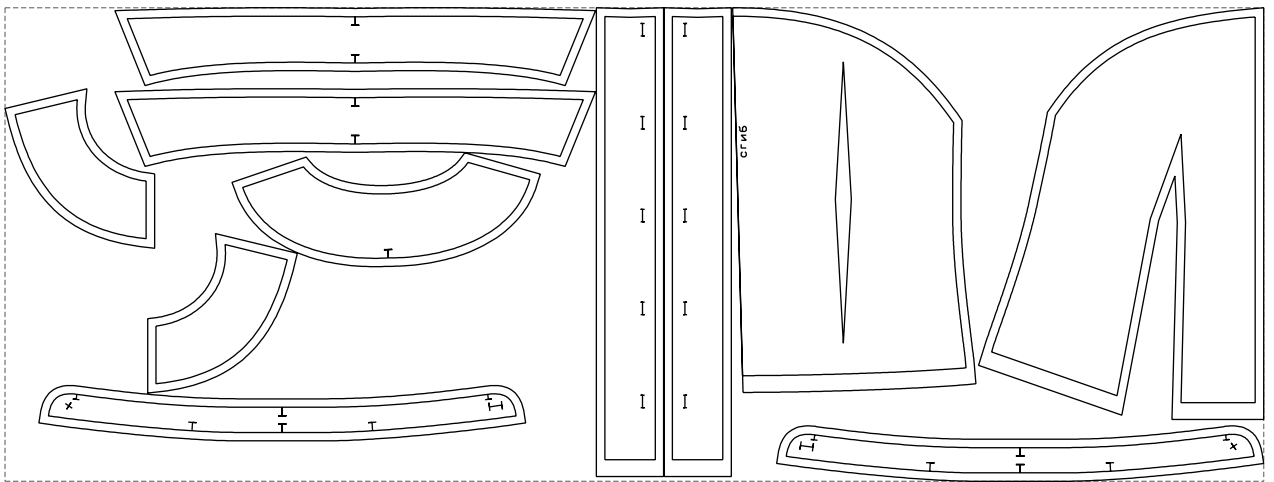

Not for print

Paper size: A4, size:1399.00 x814.70 mm

# Example

size:1499.00 x564.05 mm

Maneken =1 ver.0

rz\_1=170

rz\_16=92

rz\_17=78.8

rz\_18=71.8

rz\_19=100

rz\_20=98.1

---

. . . . .  
. . . . .  
. . . . .