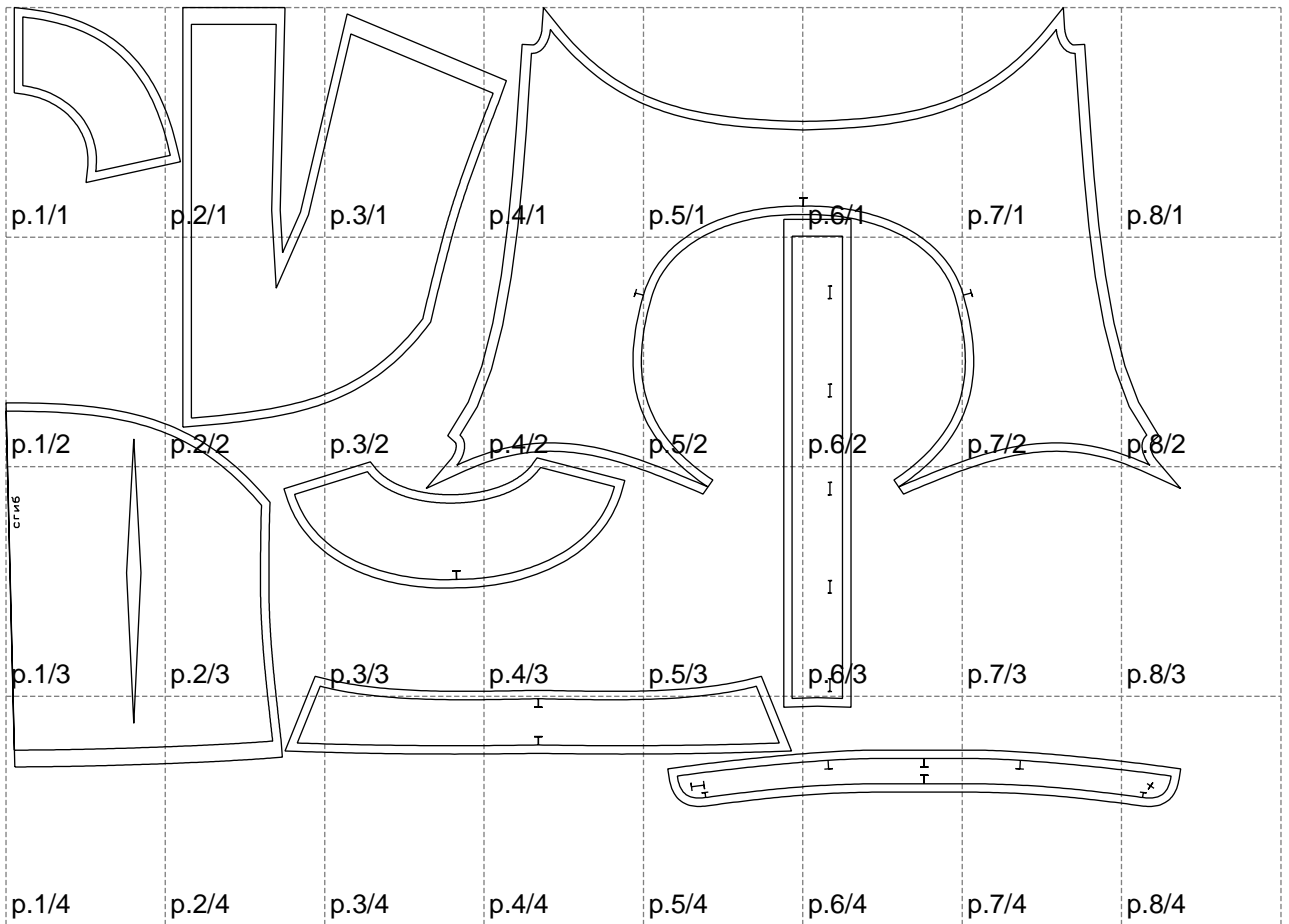

Not for print

Paper size: A4, size:1399.00 x951.26 mm

# Example

size:1488.94 x705.21 mm

Maneken =1 ver.0

rz\_1=170

rz\_16=108

rz\_17=92.5

rz\_18=89.2

rz\_19=116

rz\_20=113

---

. . . . .  
. . . . .  
. . . . .