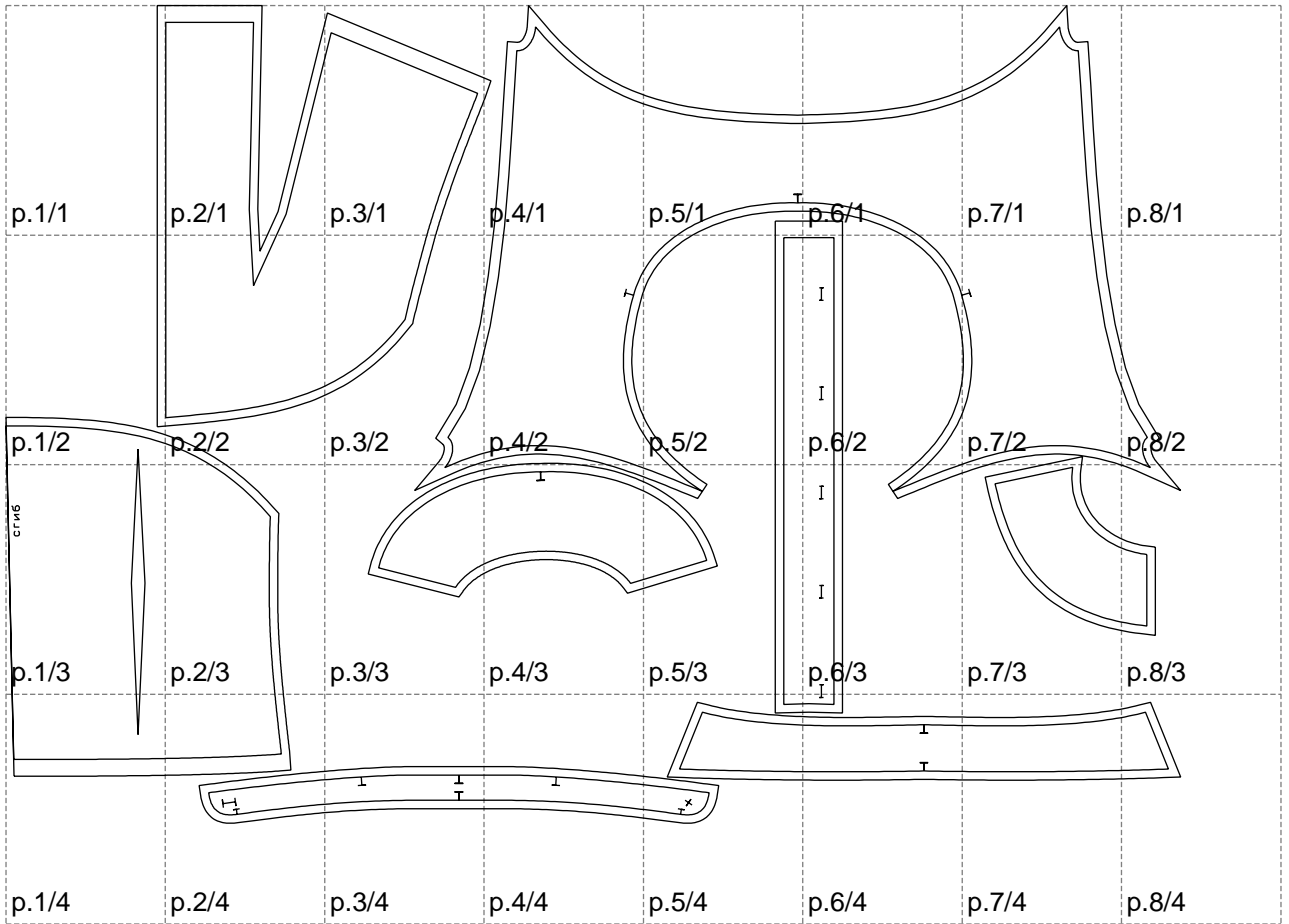

Not for print

Paper size: A4, size:1399.00 x973.65 mm

# Example

size:1499.00 x710.37 mm

Maneken =1 ver.0

rz\_1=170

rz\_16=112

rz\_17=96.2

rz\_18=94

rz\_19=120

rz\_20=117

---

. . . . .  
. . . . .  
. . . . .