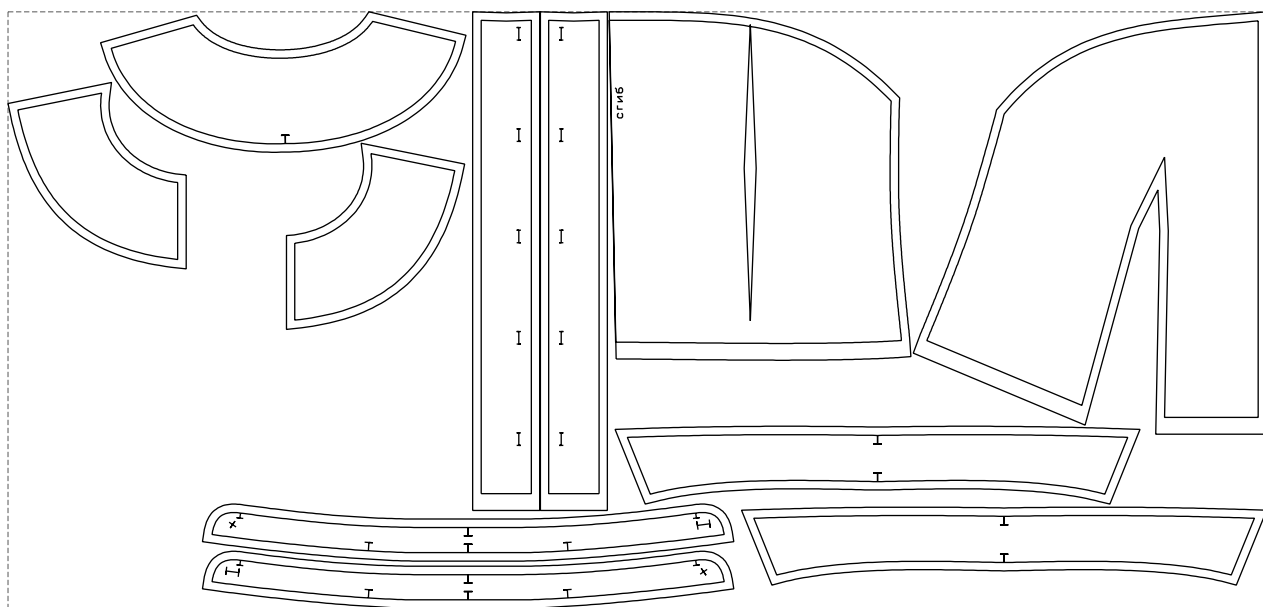

Not for print

Paper size: A4, size:1358.73 x921.04 mm

# Example

size:1499.00 x710.52 mm

Maneken =1 ver.0

rz\_1=170

rz\_16=120

rz\_17=104

rz\_18=103.6

rz\_19=128

rz\_20=125.1

---

. . . . .  
. . . . .  
. . . . .