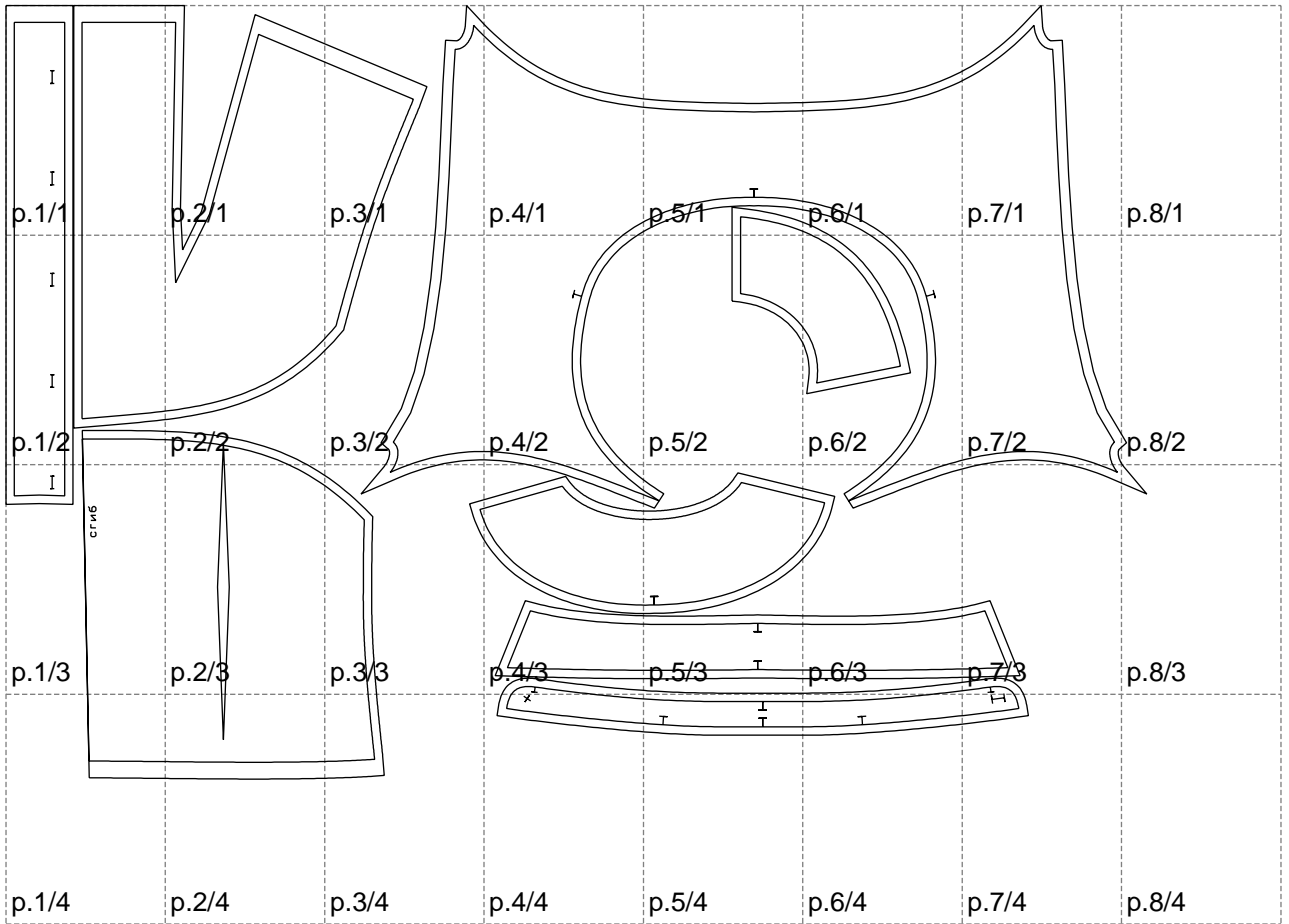

Not for print

Paper size: A4, size:1358.73 x921.04 mm

# Example

size:1499.00 x710.52 mm

Maneken =1 ver.0

rz\_1=170

rz\_16=120

rz\_17=104

rz\_18=103.6

rz\_19=128

rz\_20=125.1

---

. . . . .  
. . . . .  
. . . . .