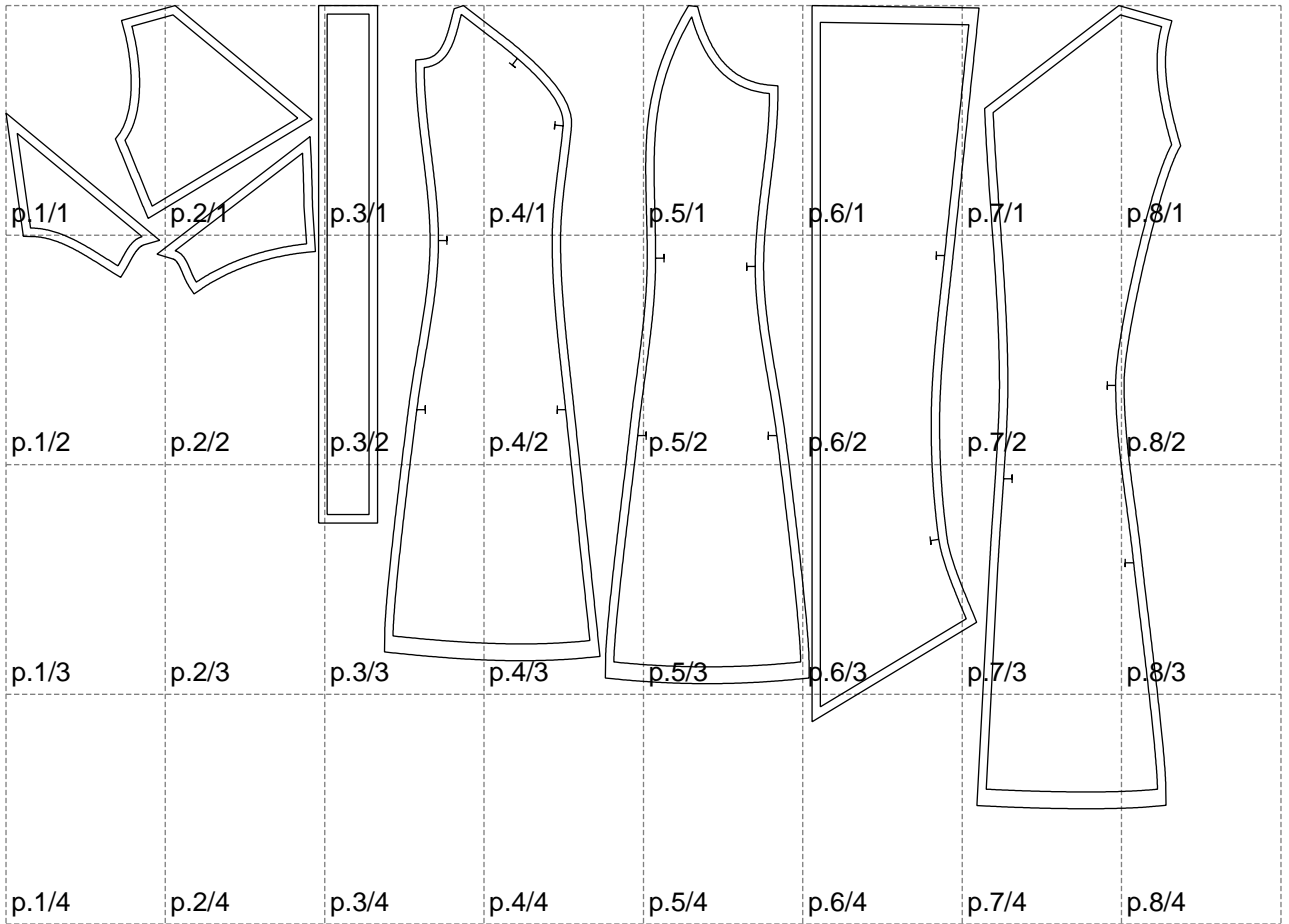

Not for print

Paper size: A4, size:1399.00 x956.42 mm

# Example

size:1499.00 x1632.41 mm

Maneken =1 ver.0

rz\_1=170

rz\_16=116

rz\_17=100

rz\_18=98.8

rz\_19=124

rz\_20=121

---

. . . . .  
. . . . .  
. . . . .