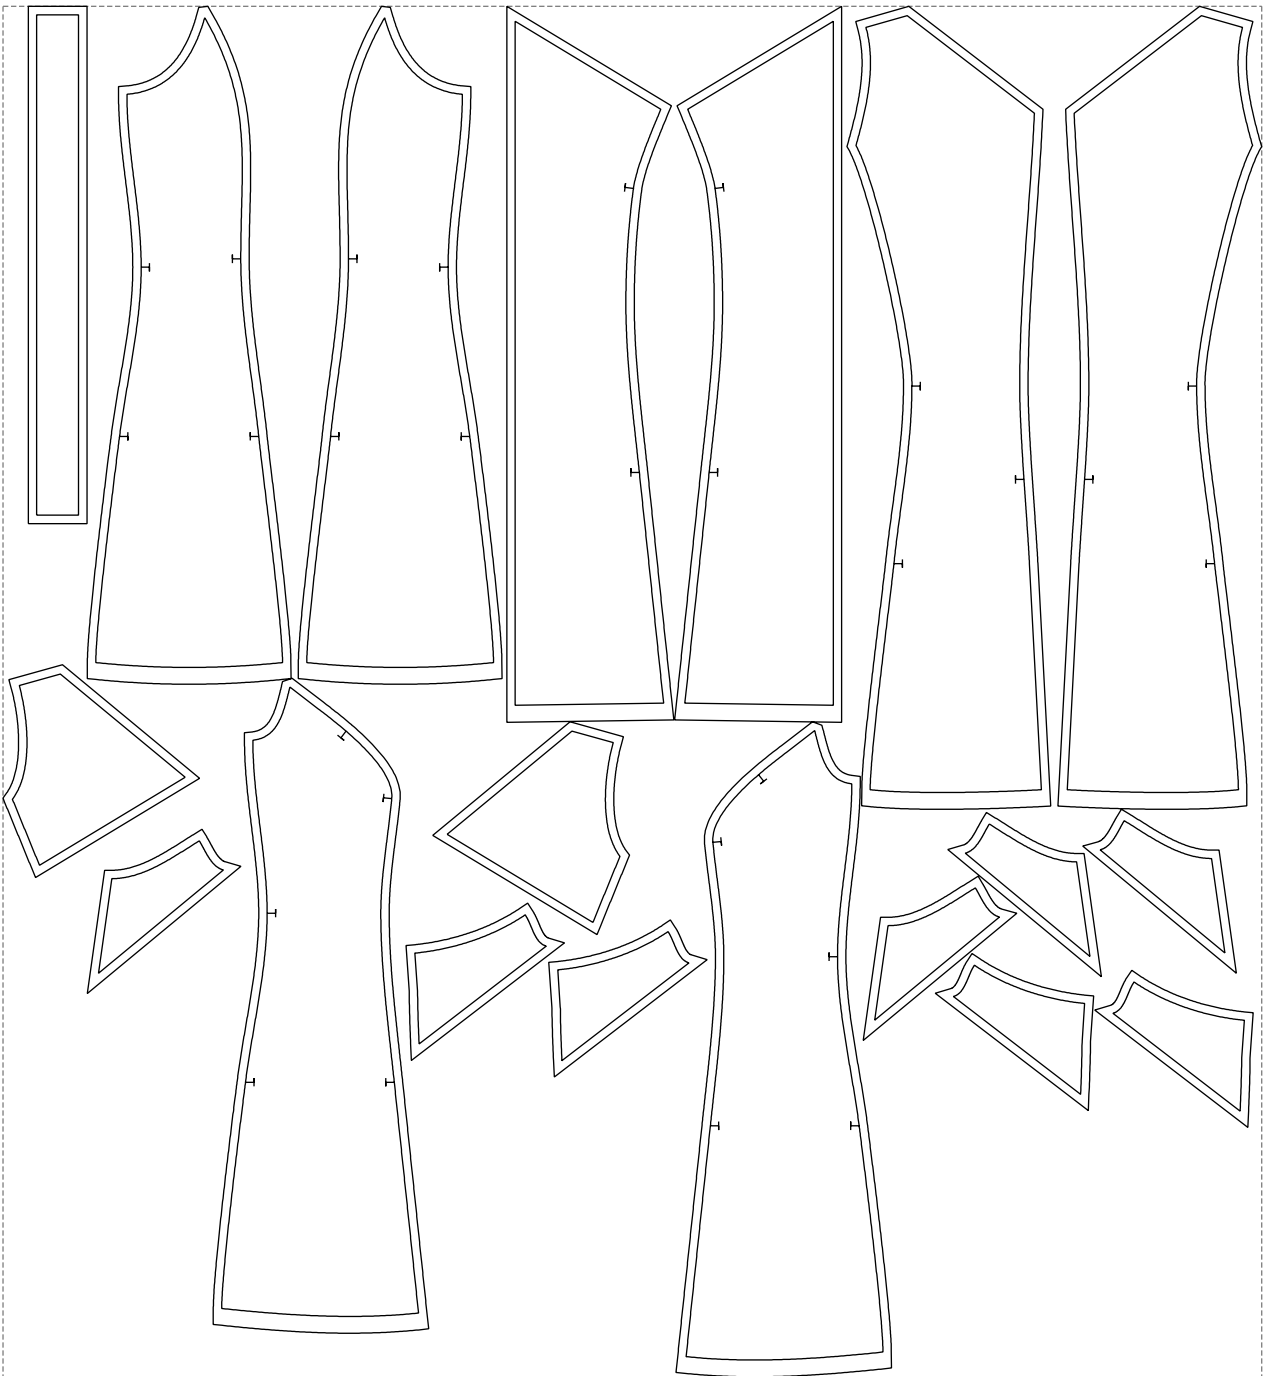

Not for print

Paper size: A4, size:1399.00 x956.42 mm

# Example

size:1499.00 x1632.41 mm

Maneken =1 ver.0

rz\_1=170

rz\_16=116

rz\_17=100

rz\_18=98.8

rz\_19=124