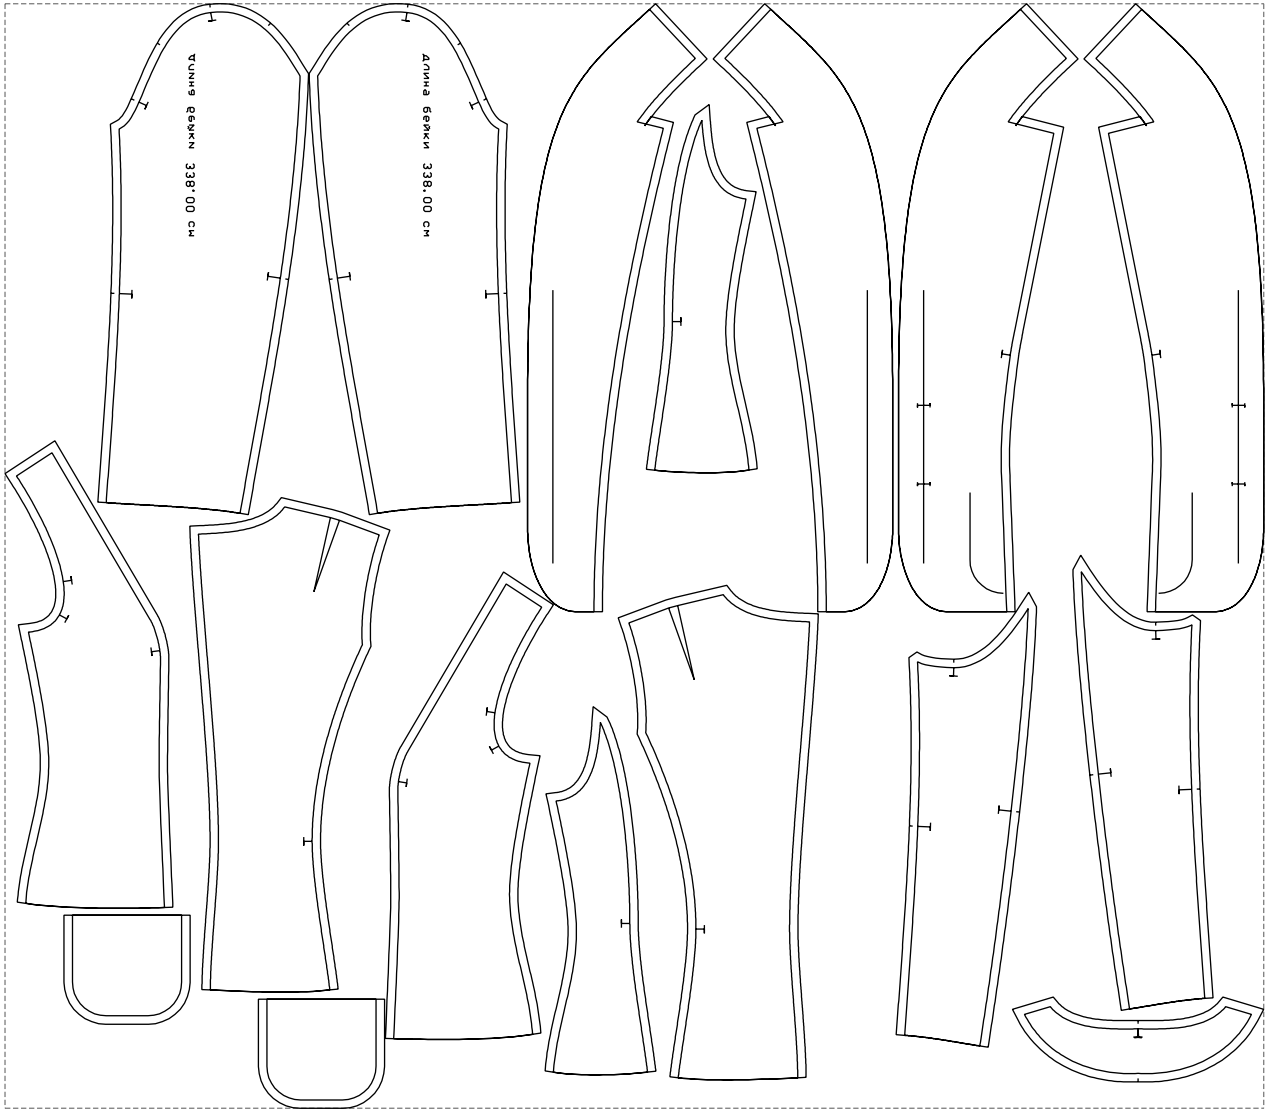

# Example

size:1499.00 x1315.88 mm

Maneken =1 ver.0

rz\_1=170

rz\_16=92

rz\_17=78.8

rz\_18=71.8

rz\_19=100