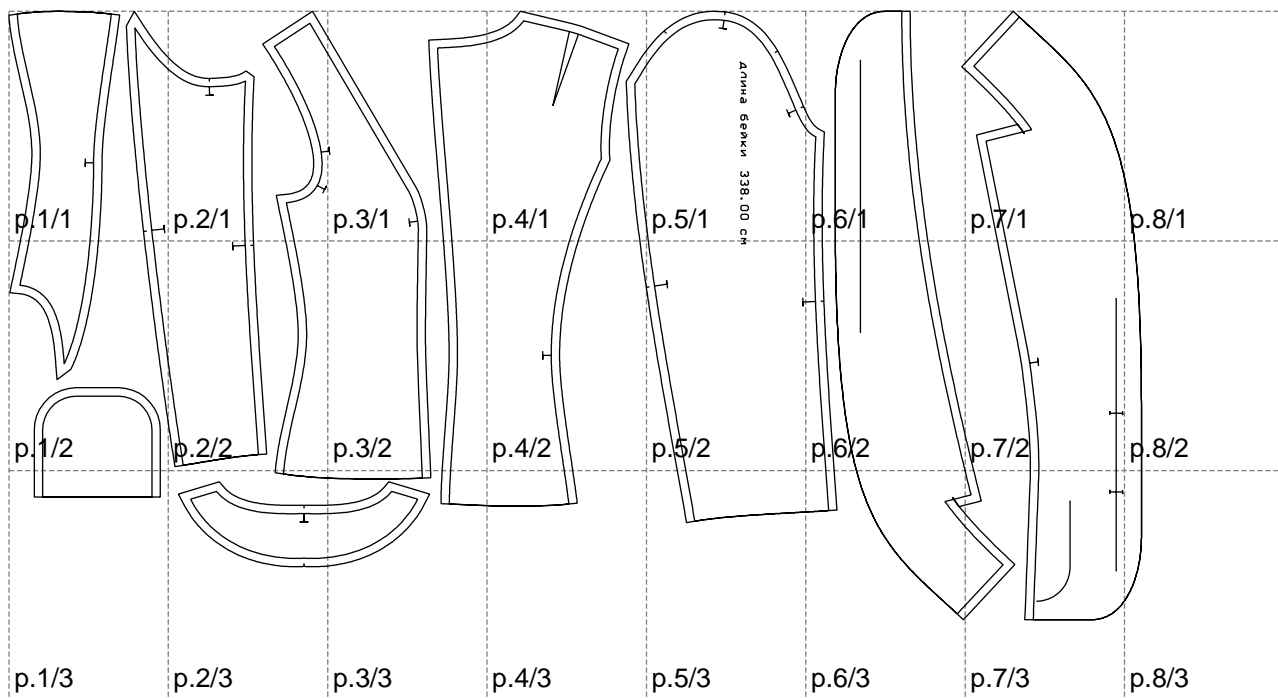

Not for print

Paper size: A4, size:1348.72 x724.37 mm

# Example

size:1499.00 x1315.88 mm

Maneken =1 ver.0

rz\_1=170

rz\_16=92

rz\_17=78.8

rz\_18=71.8

rz\_19=100

rz\_20=98.1

---

. . . . .  
. . . . .  
. . . . .