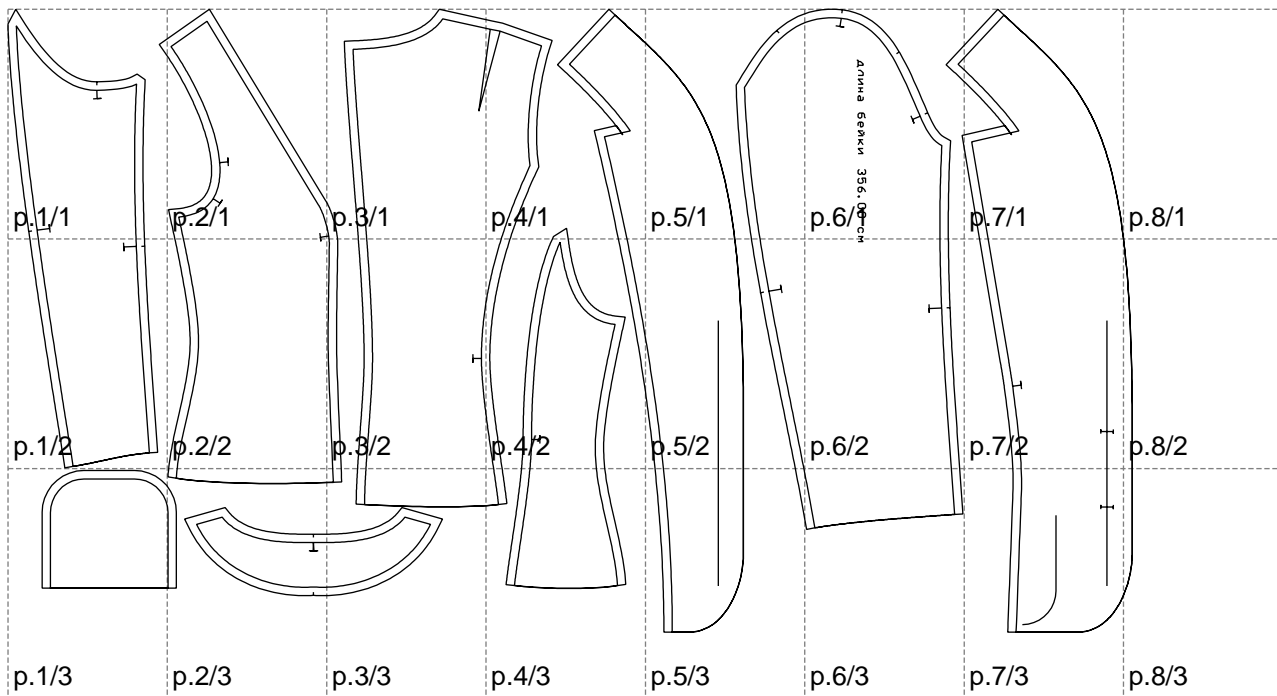

Not for print

Paper size: A4, size:1338.97 x741.55 mm

# Example

size:1499.00 x1499.01 mm

Maneken =1 ver.0

rz\_1=170

rz\_16=104

rz\_17=88.9

rz\_18=84.4

rz\_19=112

rz\_20=109.3

---

. . . . .  
. . . . .  
. . . . .