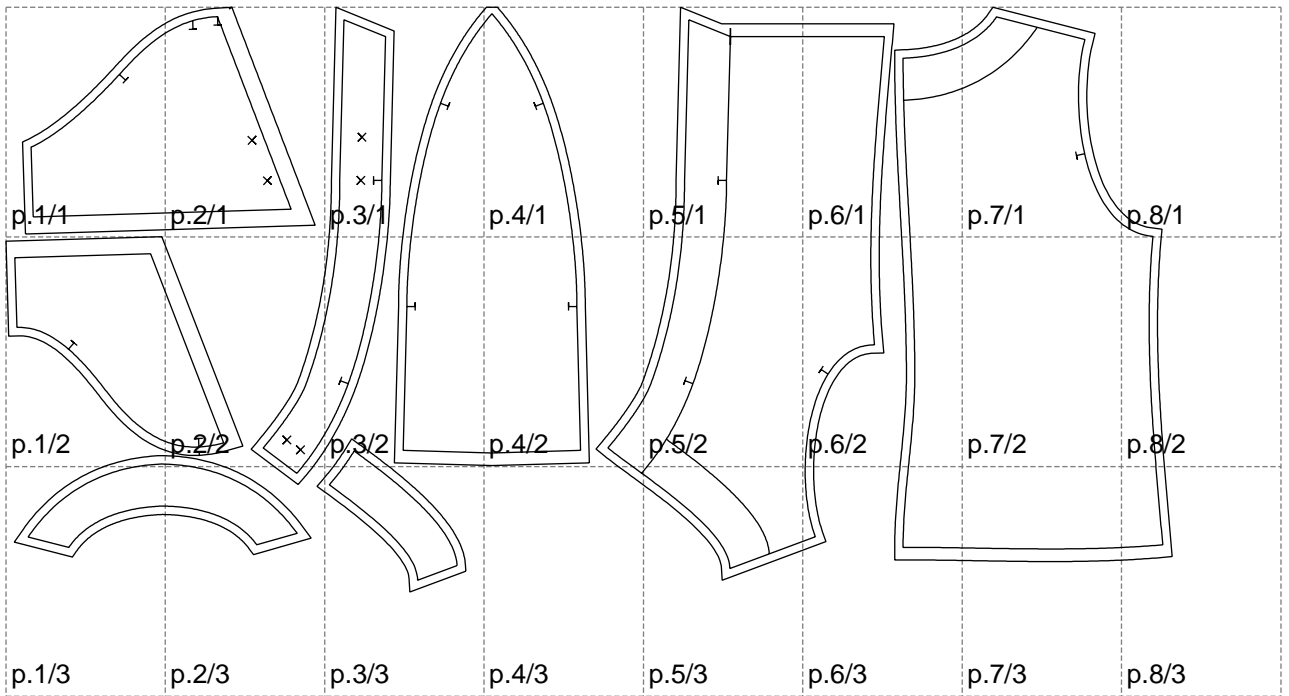

Not for print

Paper size: A4, size:1388.94 x696.21 mm

# Example

size:1499.00 x1106.05 mm

Maneken =1 ver.0

rz\_1=170

rz\_16=104

rz\_17=88.9

rz\_18=84.4

rz\_19=112

rz\_20=109.3

---

. . . . .  
. . . . .  
. . . . .