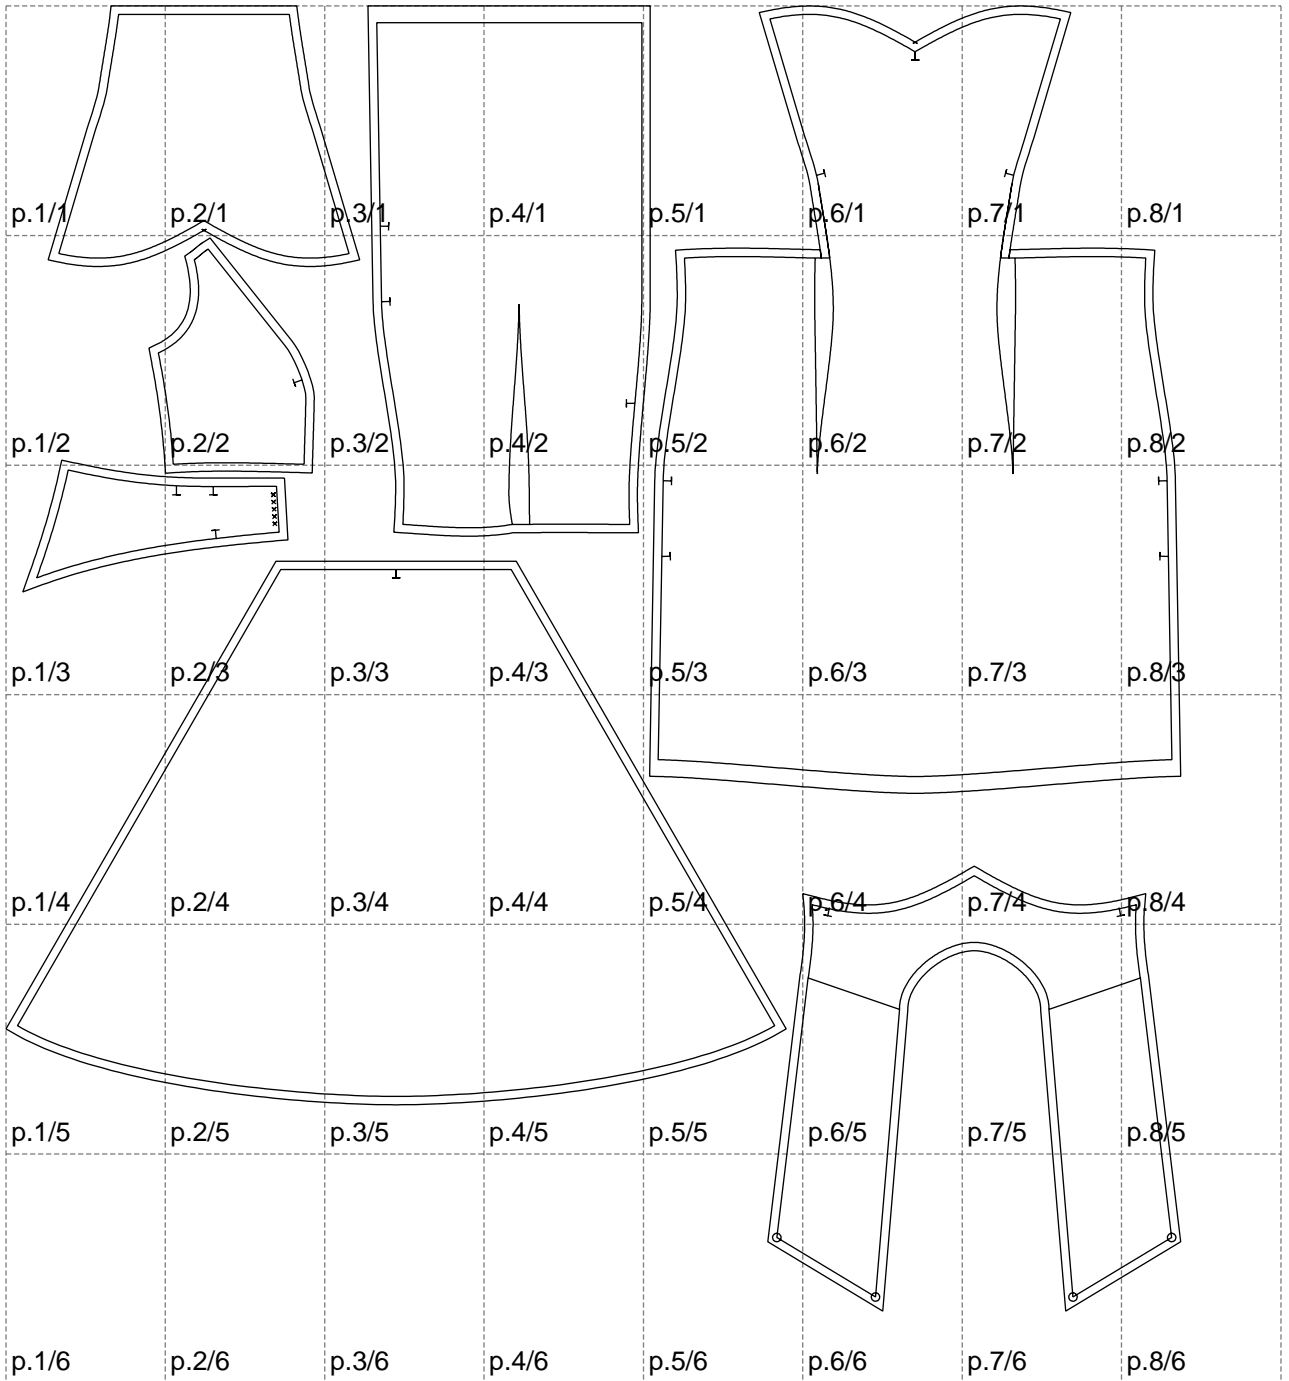

Not for print

Paper size: A4, size:1399.00 x1554.25 mm

# Example

size:1499.00 x1068.18 mm

Maneken =1 ver.0

rz\_1=170

rz\_16=112

rz\_17=96.2

rz\_18=94

rz\_19=120

rz\_20=117

---

. . . . .  
. . . . .  
. . . . .