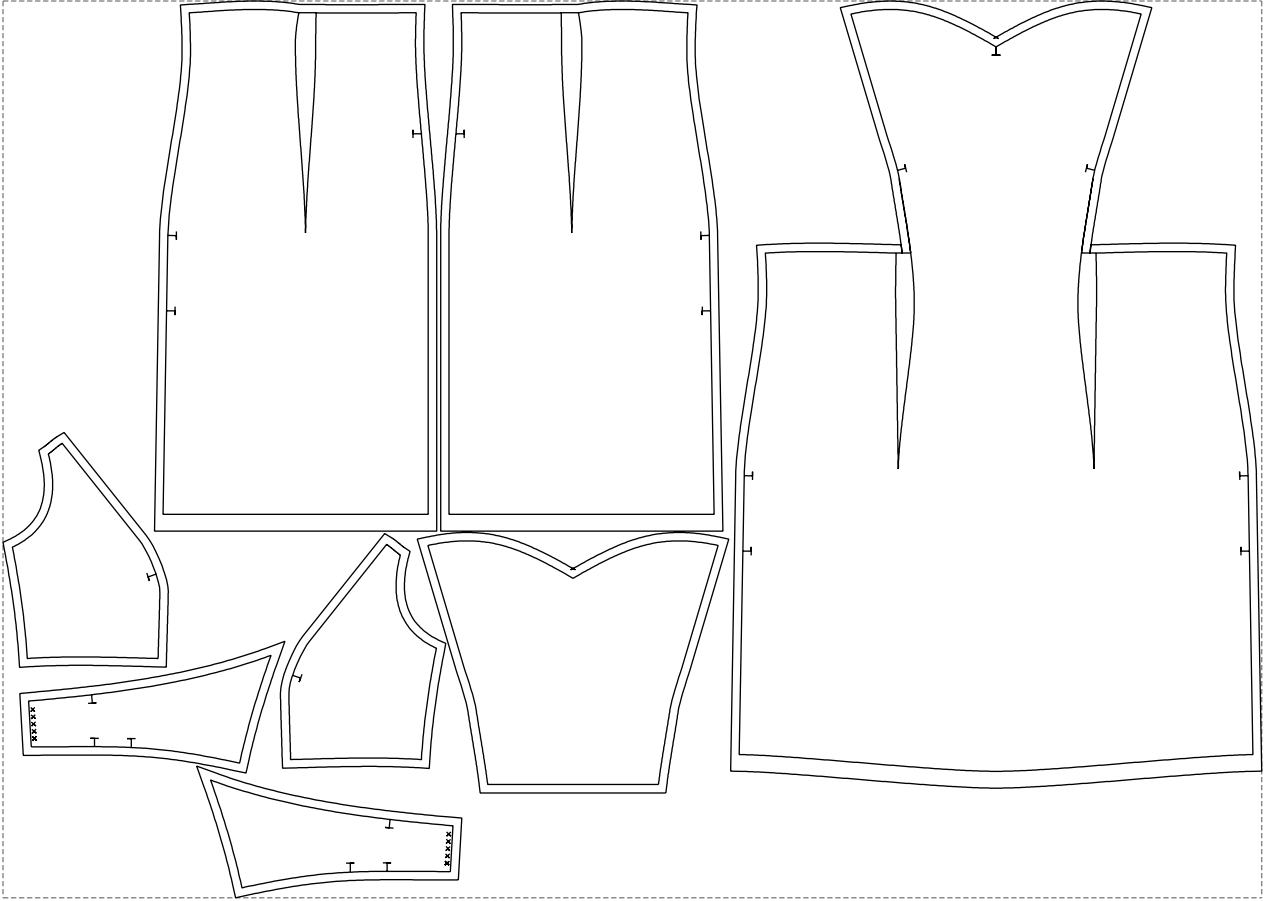

Not for print

Paper size: A4, size:1399.00 x1554.25 mm

# Example

size:1499.00 x1068.18 mm

Maneken =1 ver.0

rz\_1=170

rz\_16=112

rz\_17=96.2

rz\_18=94

rz\_19=120

rz\_20=117

---

. . . . .  
. . . . .  
. . . . .