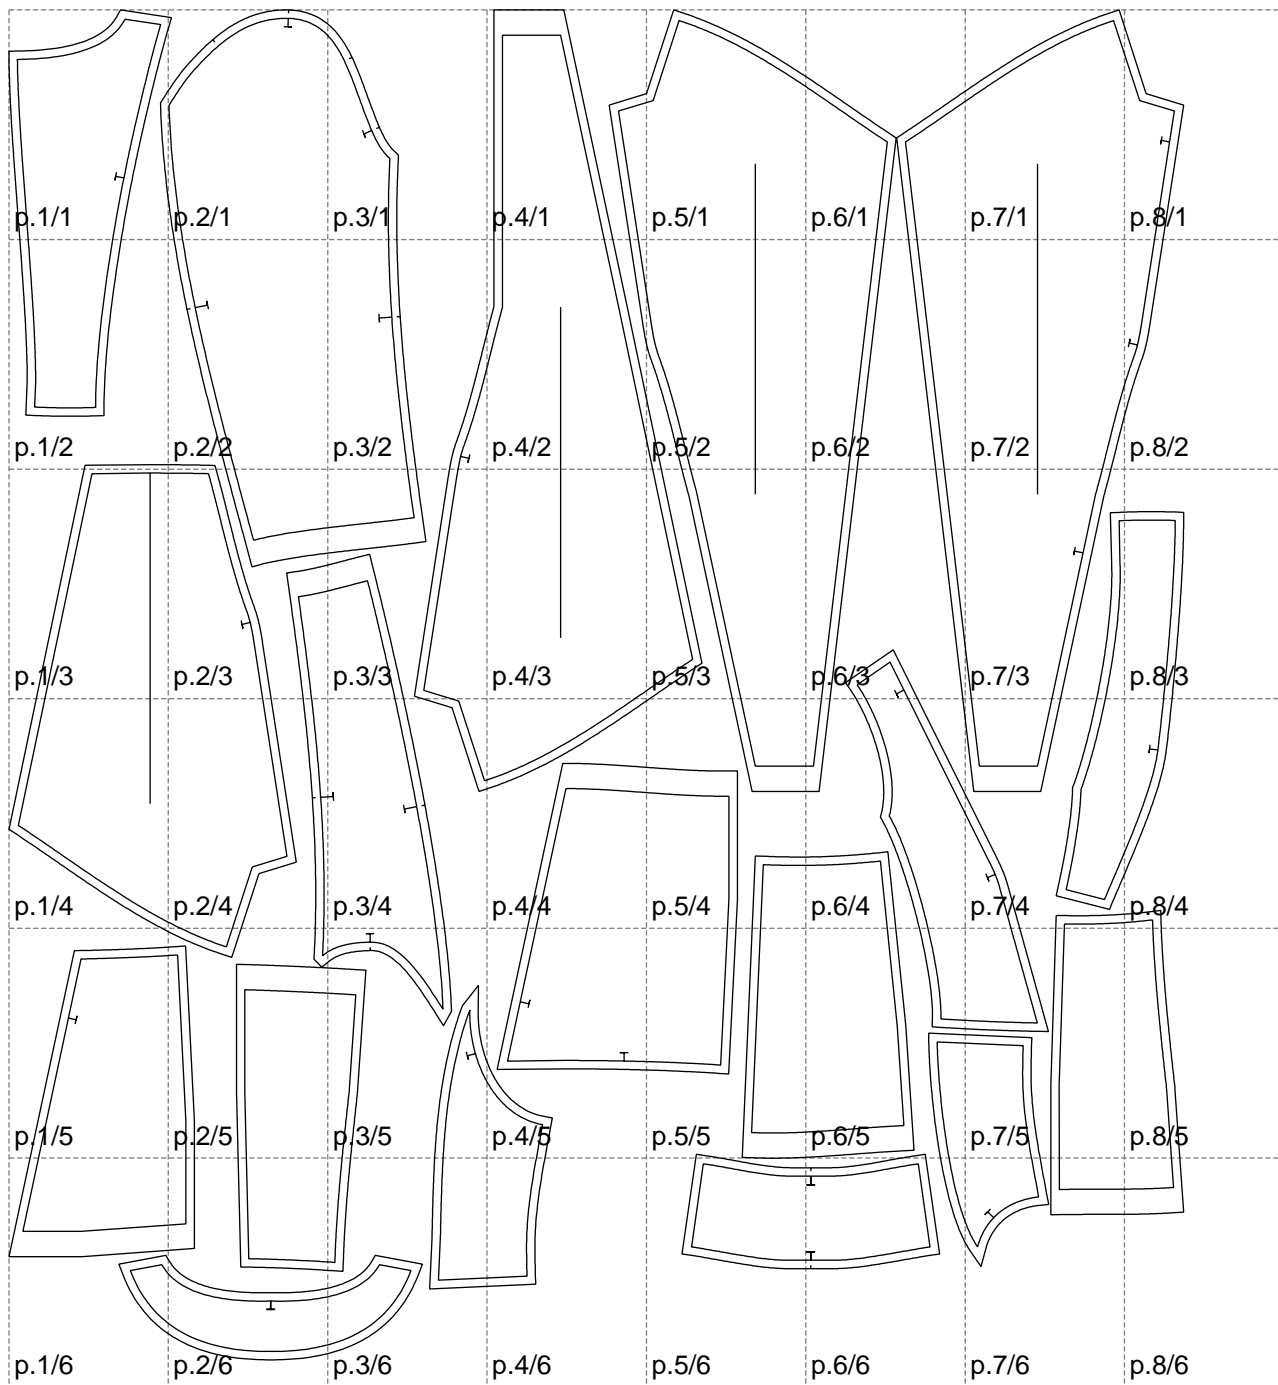

Not for print

Paper size: A4, size:1399.00 x1607.39 mm

# Example

size:1499.00 x2254.95 mm

Maneken =1 ver.0

rz\_1=170

rz\_16=108

rz\_17=92.5

rz\_18=89.2

rz\_19=116

rz\_20=113

---

. . . . .  
. . . . .  
. . . . .