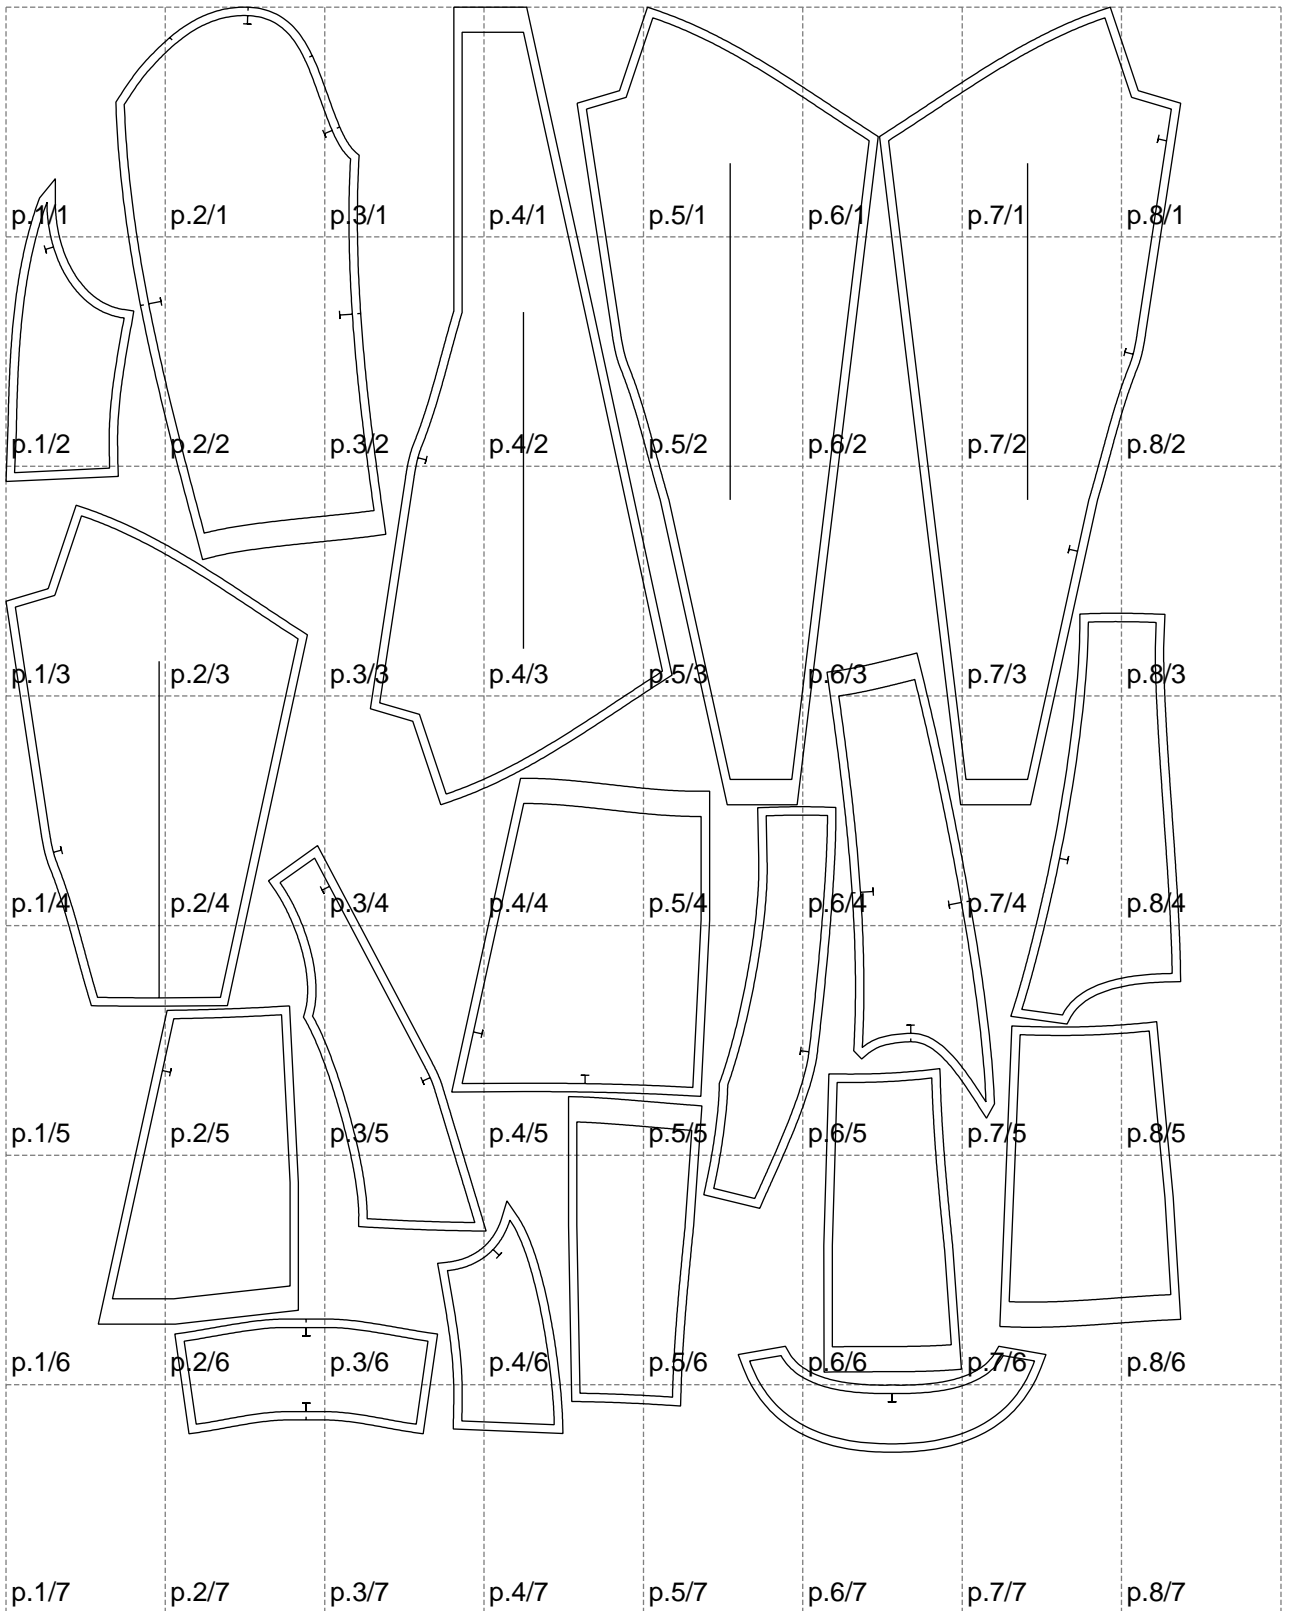

Not for print

Paper size: A4, size:1399.00 x1720.75 mm

# Example

size:1499.00 x2351.89 mm

Maneken =1 ver.0

rz\_1=170

rz\_16=116

rz\_17=100

rz\_18=98.8

rz\_19=124

rz\_20=121

---

. . . . .  
. . . . .  
. . . . .