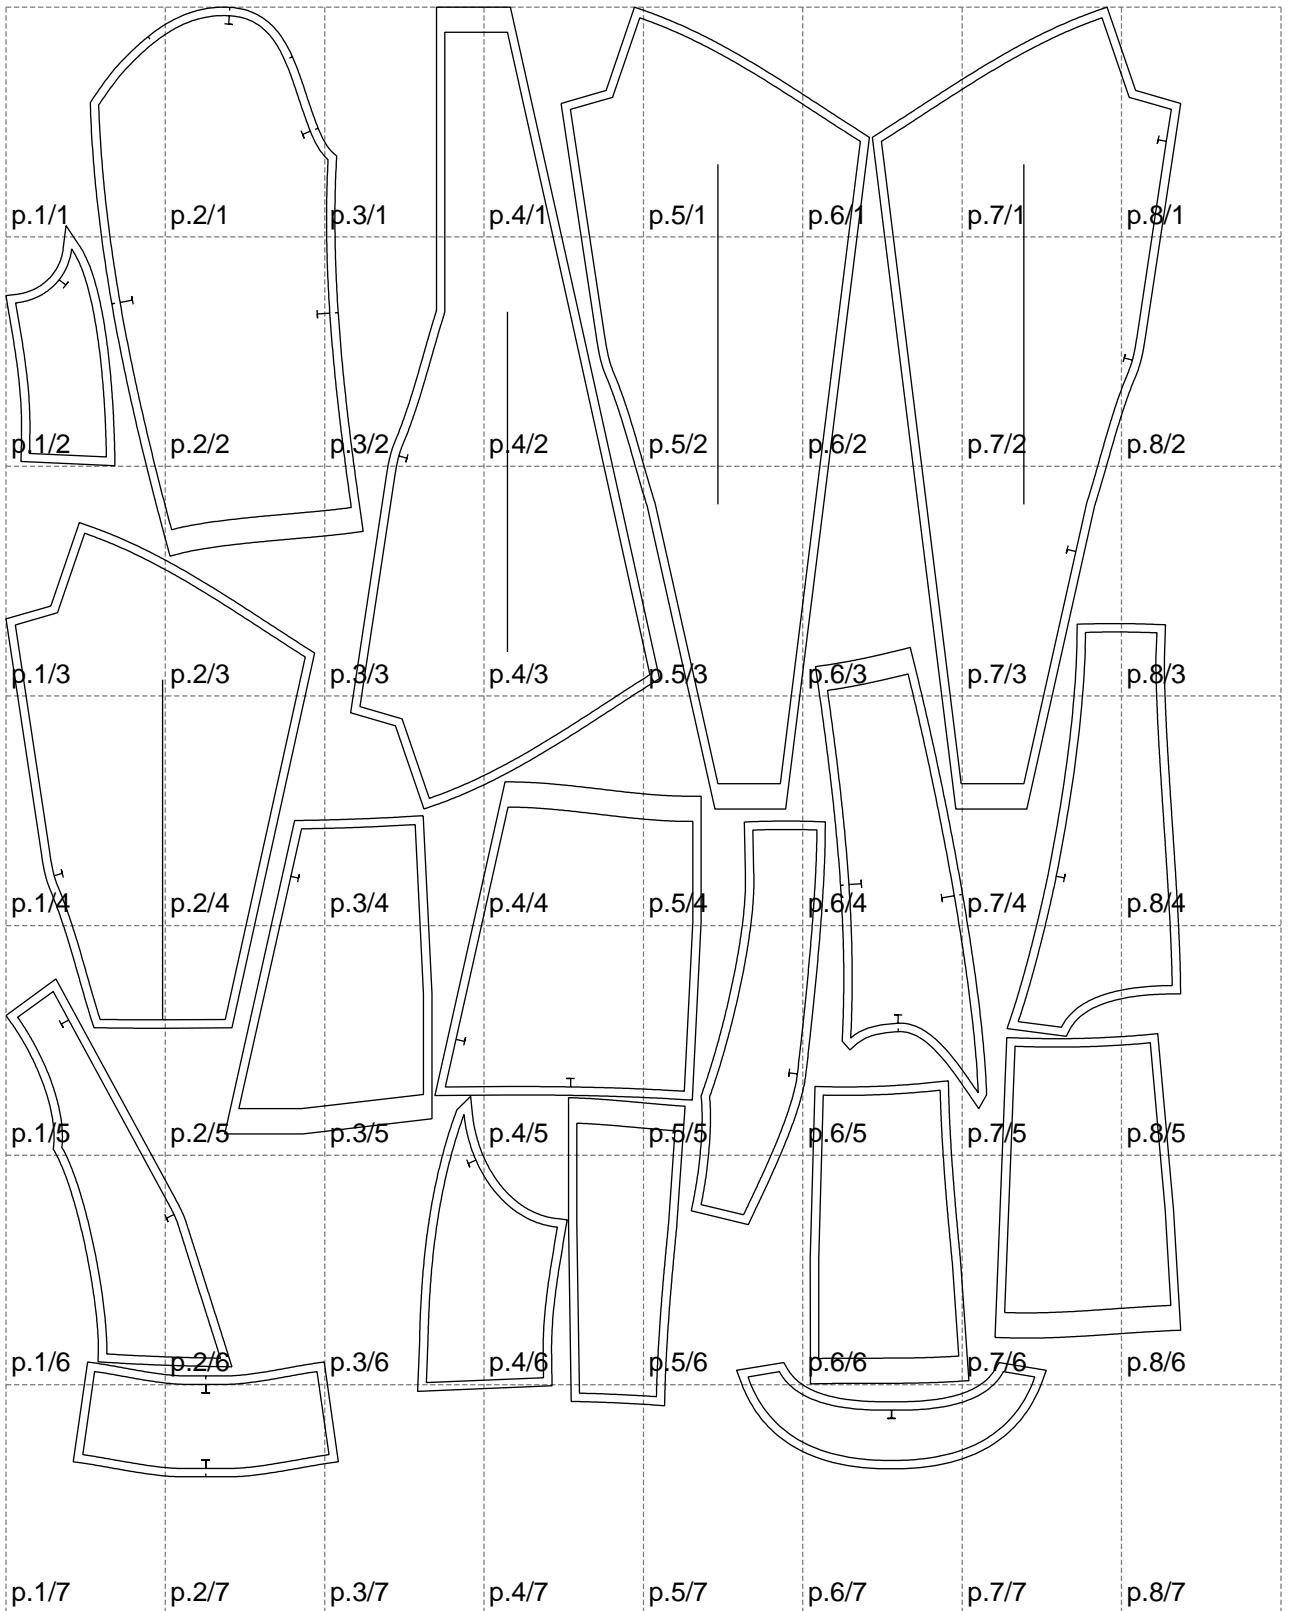

Not for print

Paper size: A4, size:1399.00 x1750.01 mm

# Example

size:1499.00 x2351.68 mm

Maneken =1 ver.0

rz\_1=170

rz\_16=120

rz\_17=104

rz\_18=103.6

rz\_19=128

rz\_20=125.1

---

. . . . .  
. . . . .  
. . . . .