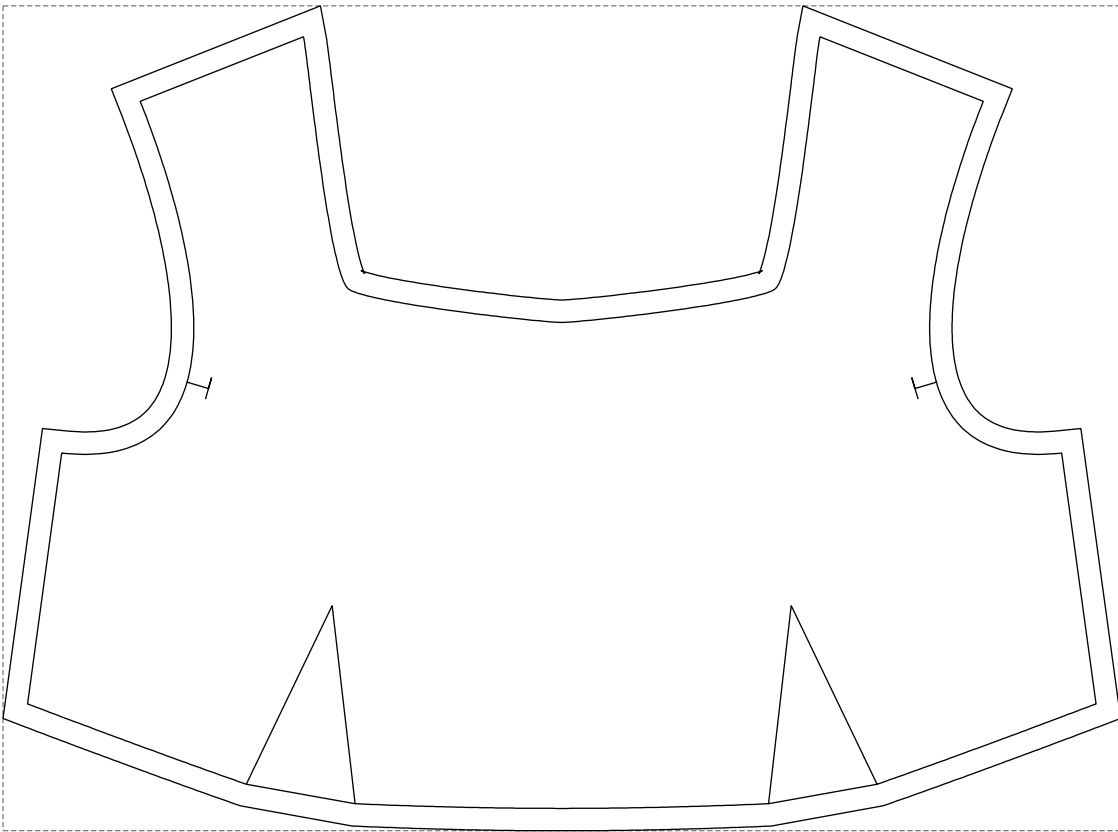

Not for print

Paper size: A4, size:1388.94 x931.38 mm

# Example

size:499.13 x368.48 mm

Maneken =1 ver.0

rz\_1=170

rz\_16=88

rz\_17=75.6

rz\_18=67.6

rz\_19=96