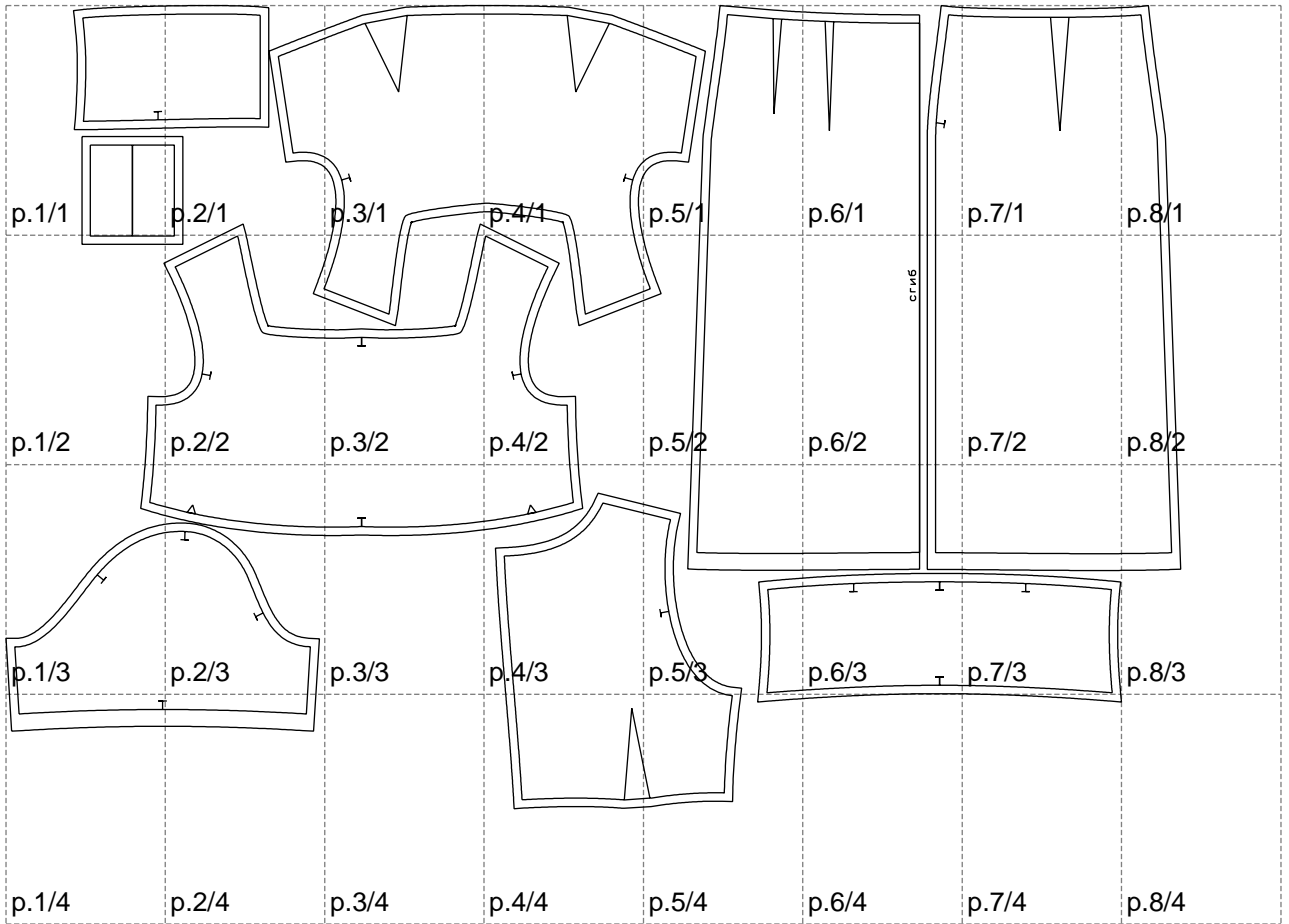

Not for print

Paper size: A4, size:1399.00 x956.30 mm

# Example

size:519.66 x381.10 mm

Maneken =1 ver.0

rz\_1=170

rz\_16=92

rz\_17=78.8

rz\_18=71.8

rz\_19=100

rz\_20=98.1

---

. . . . .  
. . . . .  
. . . . .