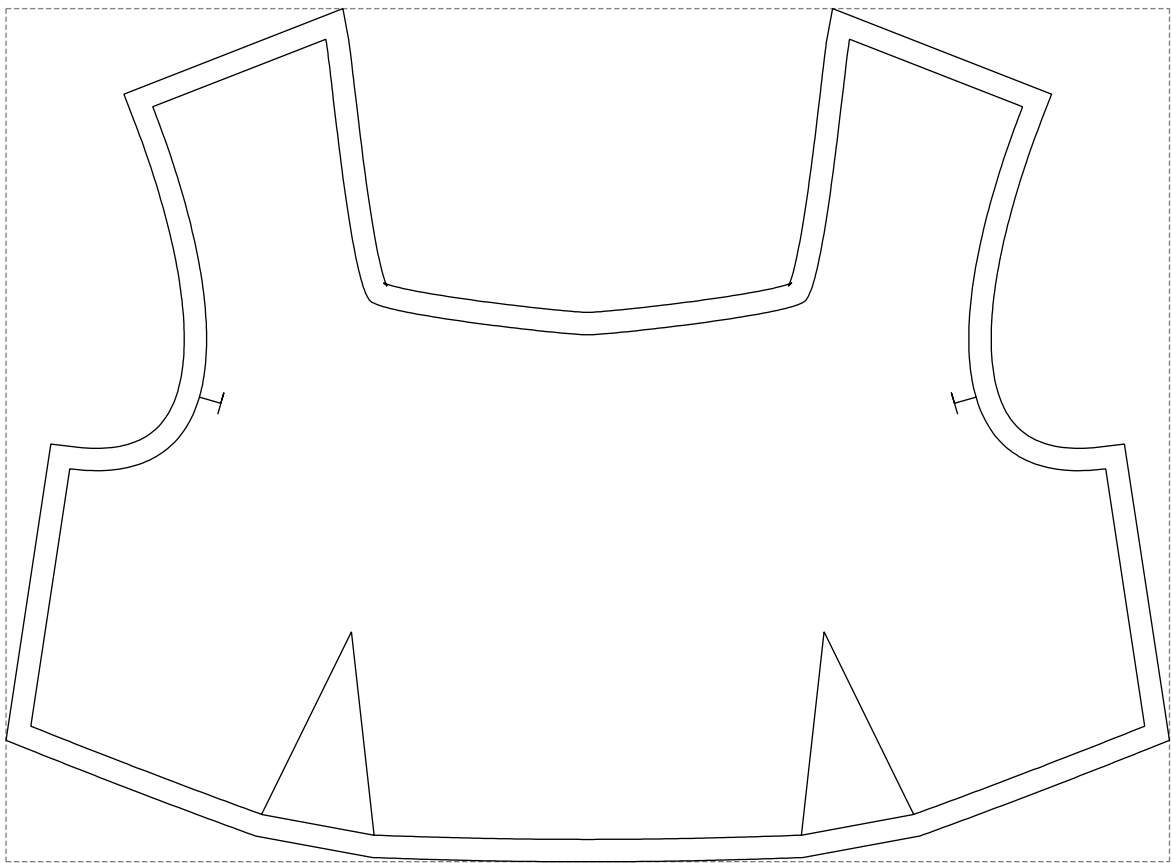

Not for print

Paper size: A4, size:1399.00 x956.30 mm

# Example

size:519.66 x381.10 mm

Maneken =1 ver.0

rz\_1=170

rz\_16=92

rz\_17=78.8

rz\_18=71.8

rz\_19=100