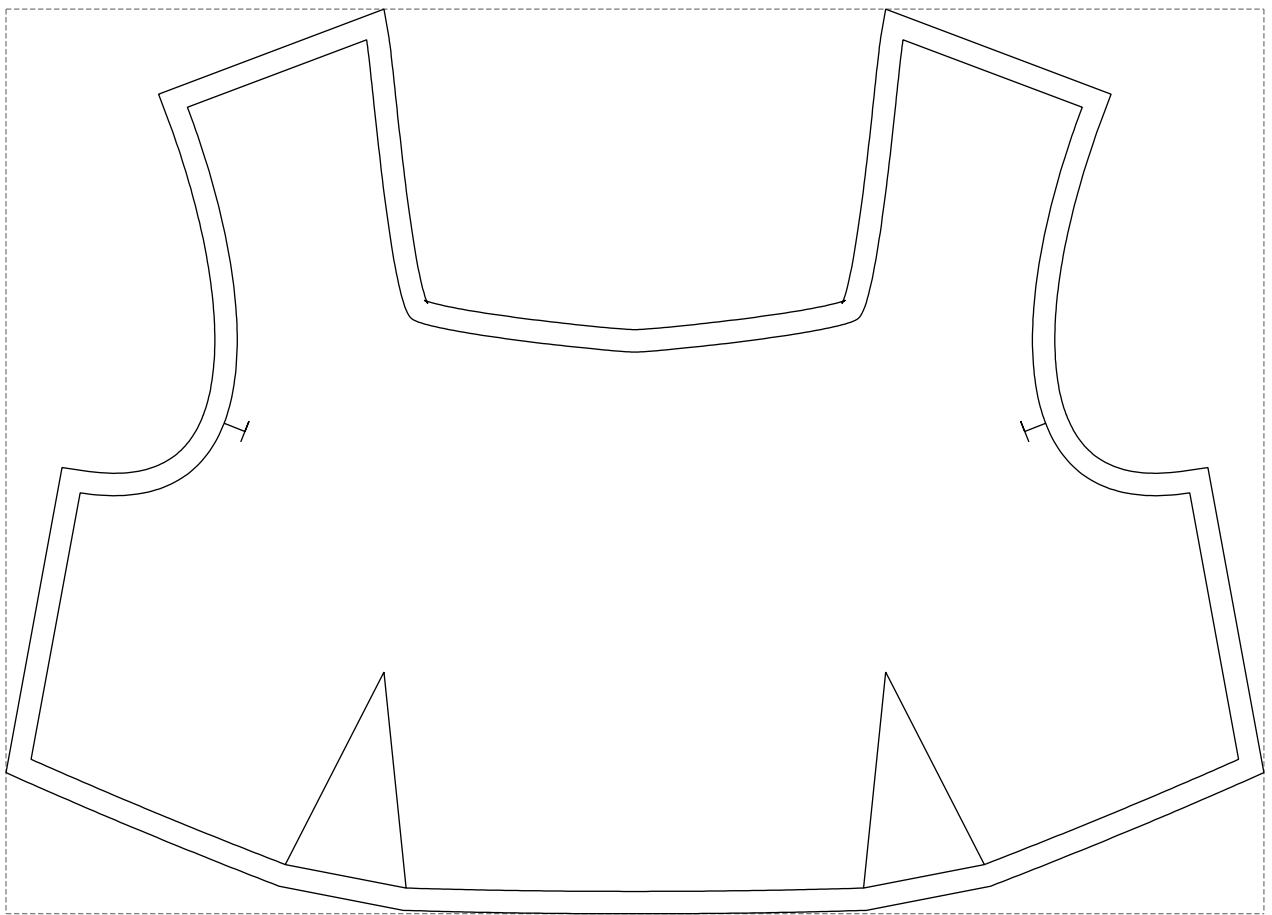

Not for print

Paper size: A4, size:1348.62 x993.48 mm

# Example

size:561.76 x404.10 mm

Maneken =1 ver.0

rz\_1=170

rz\_16=100

rz\_17=85.4

rz\_18=80.2

rz\_19=108

rz\_20=105.4

---

. . . . .  
. . . . .  
. . . . .