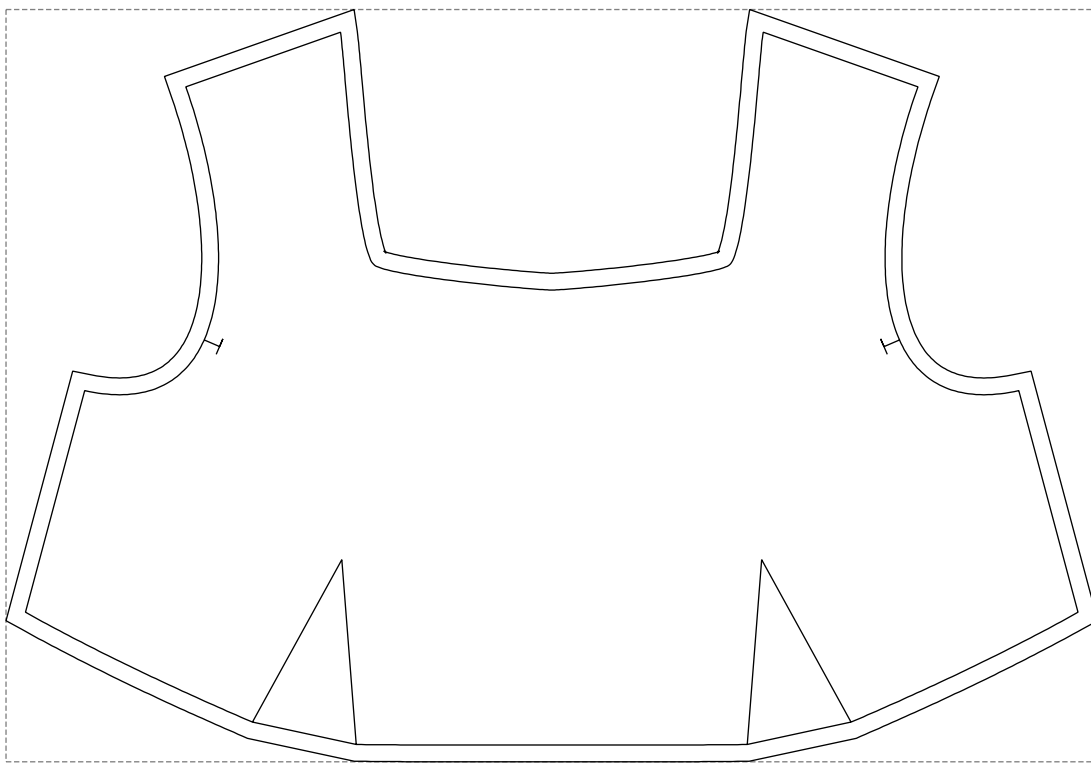

Not for print

Paper size: A4, size:1388.93 x1159.49 mm

# Example

size:650.10 x448.08 mm

Maneken =1 ver.0

rz\_1=170

rz\_16=116

rz\_17=100

rz\_18=98.8

rz\_19=124