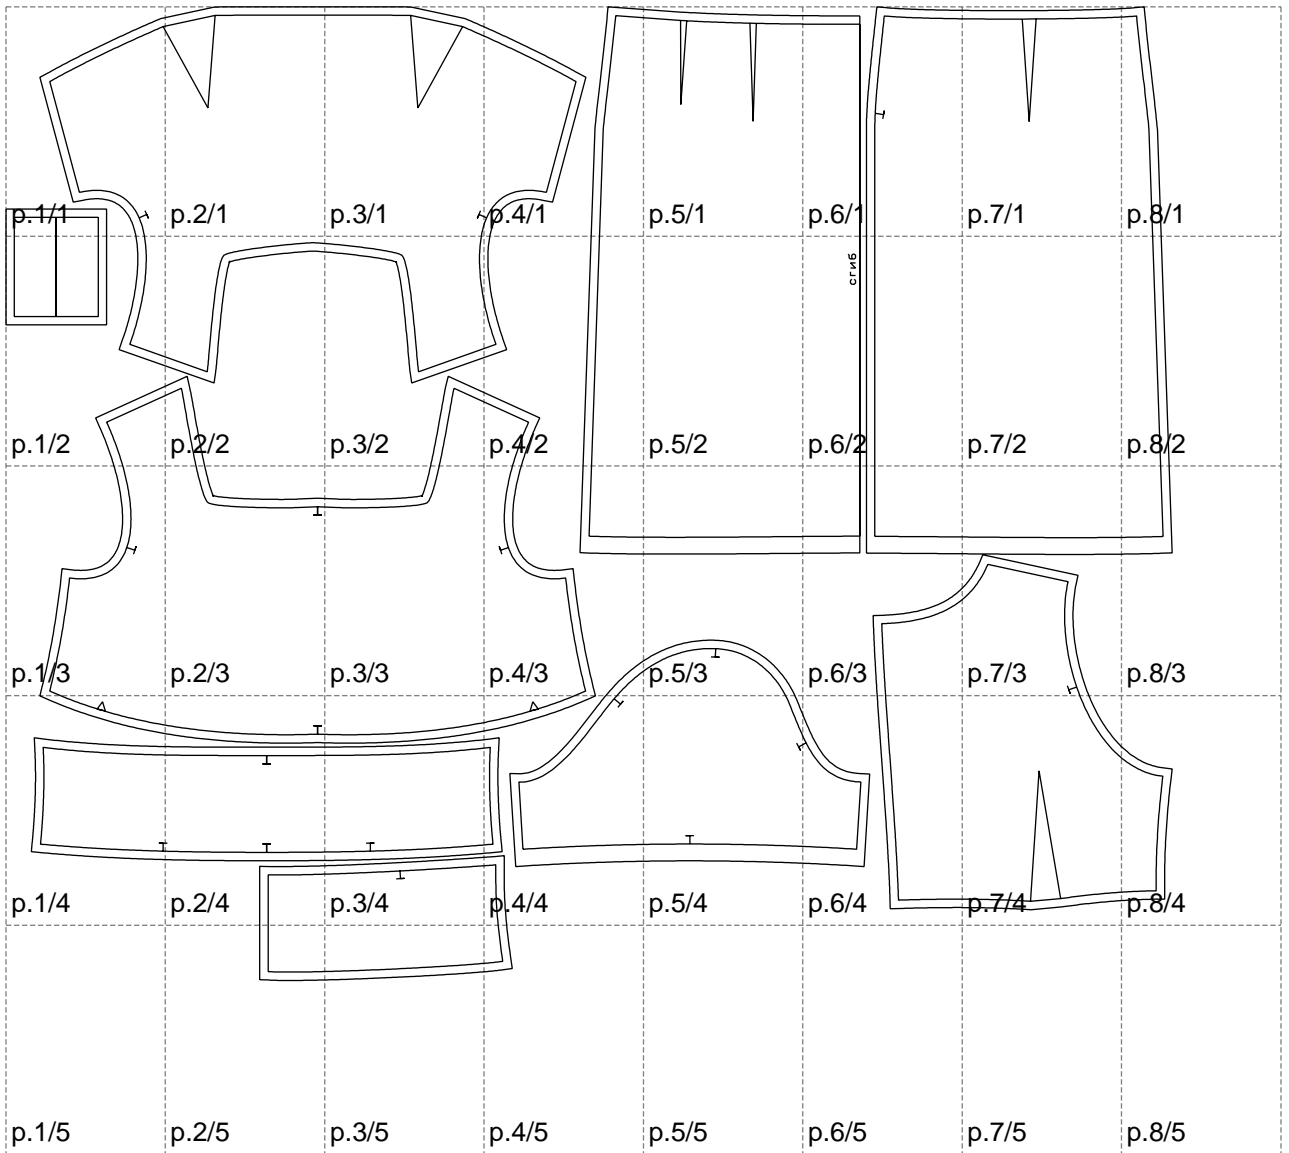

Not for print

Paper size: A4, size:1388.93 x1159.49 mm

# Example

size:650.10 x448.08 mm

Maneken =1 ver.0

rz\_1=170

rz\_16=116

rz\_17=100

rz\_18=98.8

rz\_19=124

rz\_20=121

---

. . . . .  
. . . . .  
. . . . .