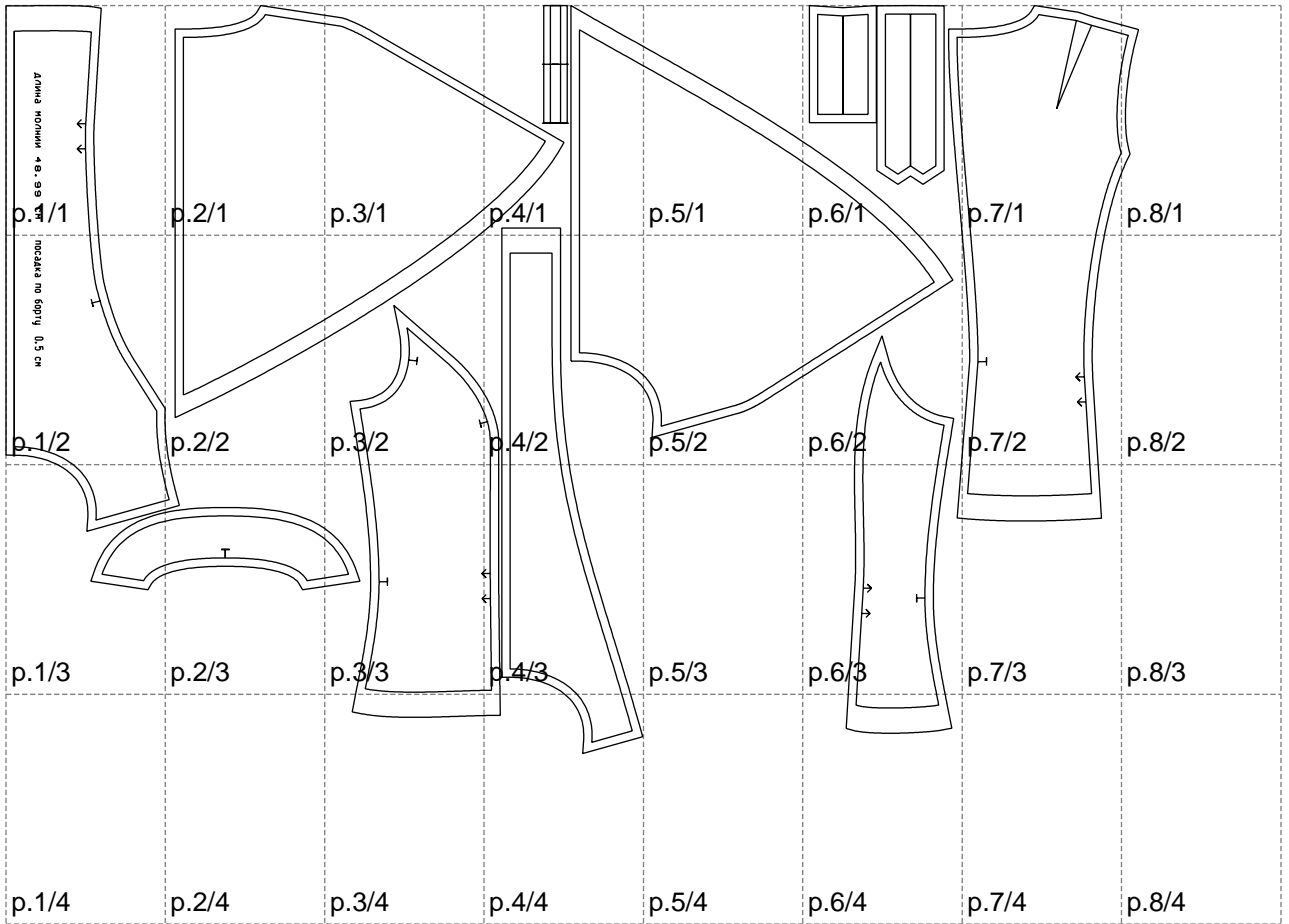

Not for print

Paper size: A4, size:1348.90 x890.59 mm

Example

size:1501.00 x1439.10 mm

Maneken =1 ver.0

rz_1=170

rz_16=88

rz_17=75.6

rz_18=67.6

rz_19=96

rz_20=94.6

.
.
.