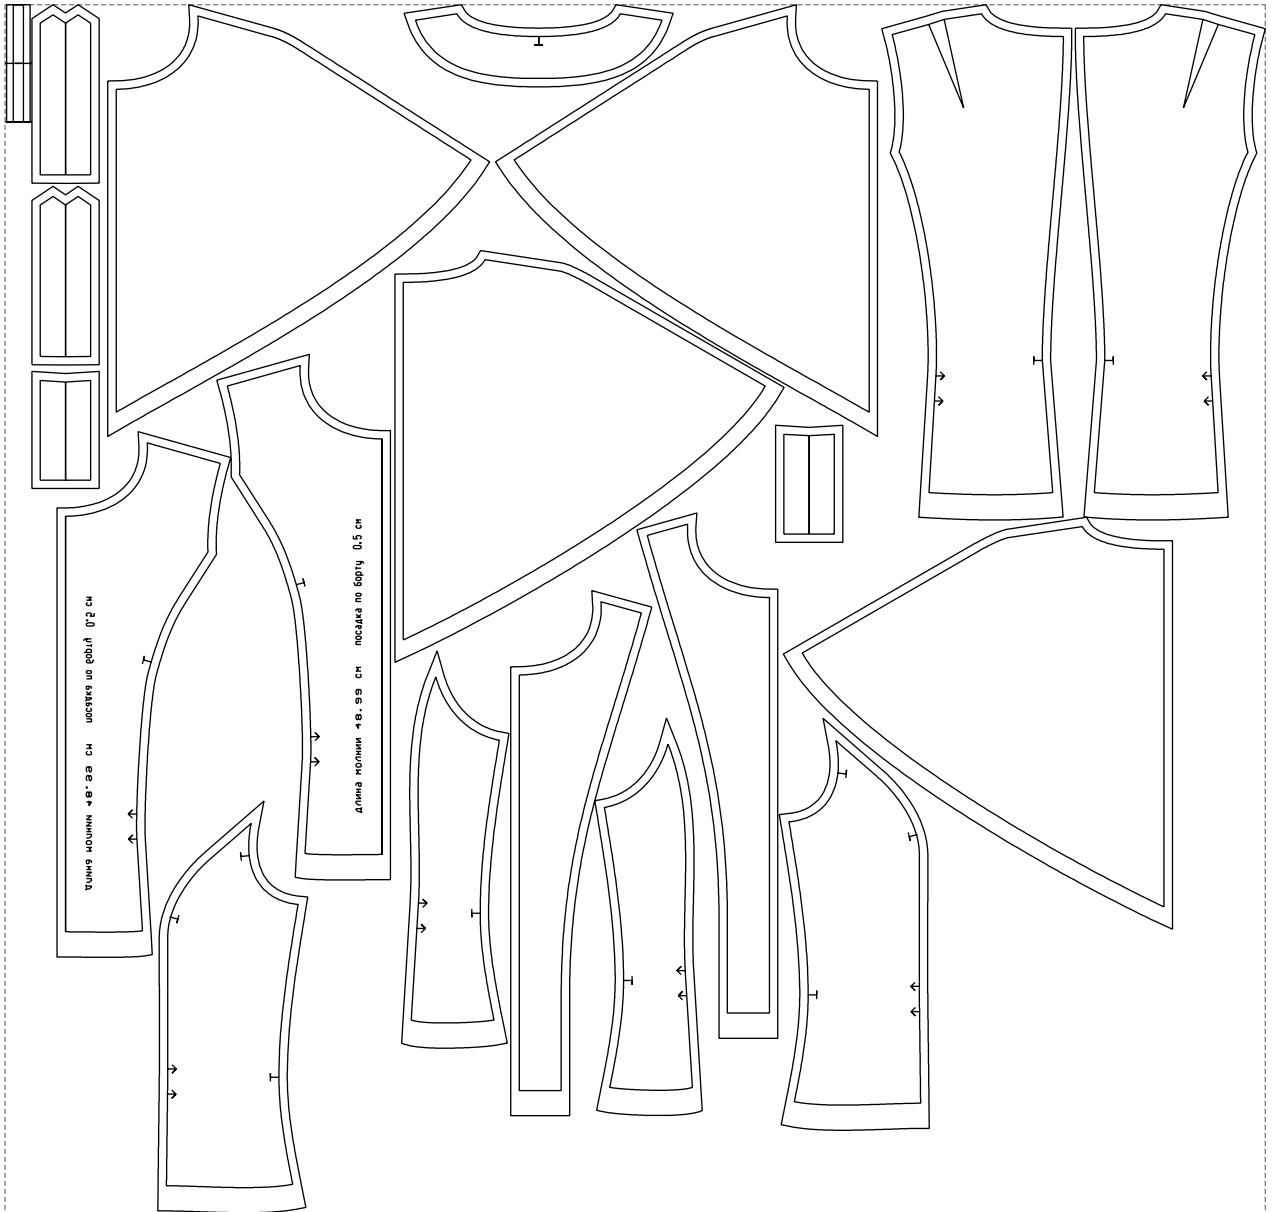

Not for print

Paper size: A4, size:1348.90 x890.59 mm

Example

size:1501.00 x1439.10 mm

Maneken =1 ver.0

rz_1=170

rz_16=88

rz_17=75.6

rz_18=67.6

rz_19=96

rz_20=94.6

.
.
.