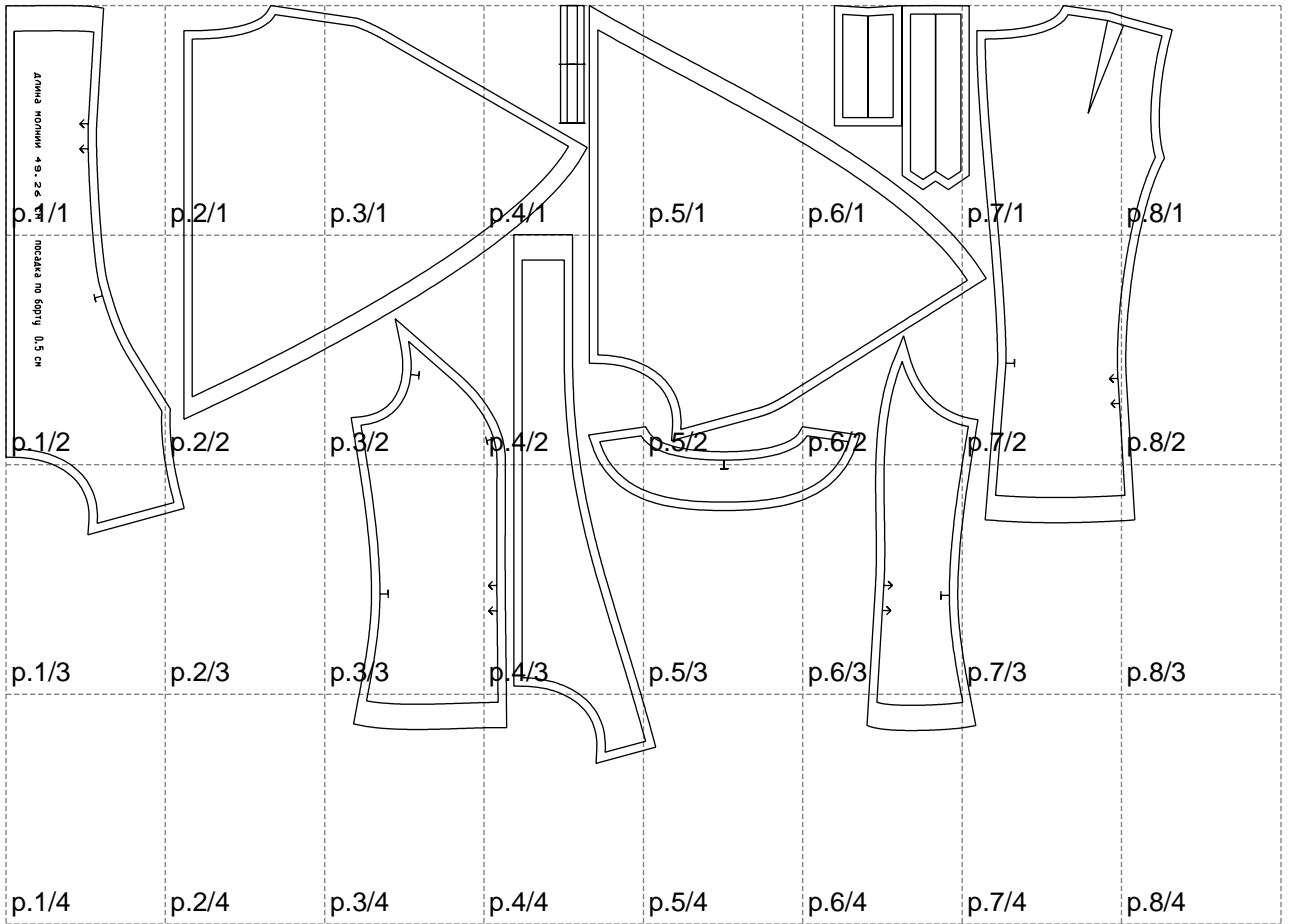

Not for print

Paper size: A4, size:1388.94 x902.53 mm

# Example

size:1499.00 x1443.29 mm

Maneken =1 ver.0

rz\_1=170

rz\_16=92

rz\_17=78.8

rz\_18=71.8

rz\_19=100

rz\_20=98.1

---

. . . . .  
. . . . .  
. . . . .