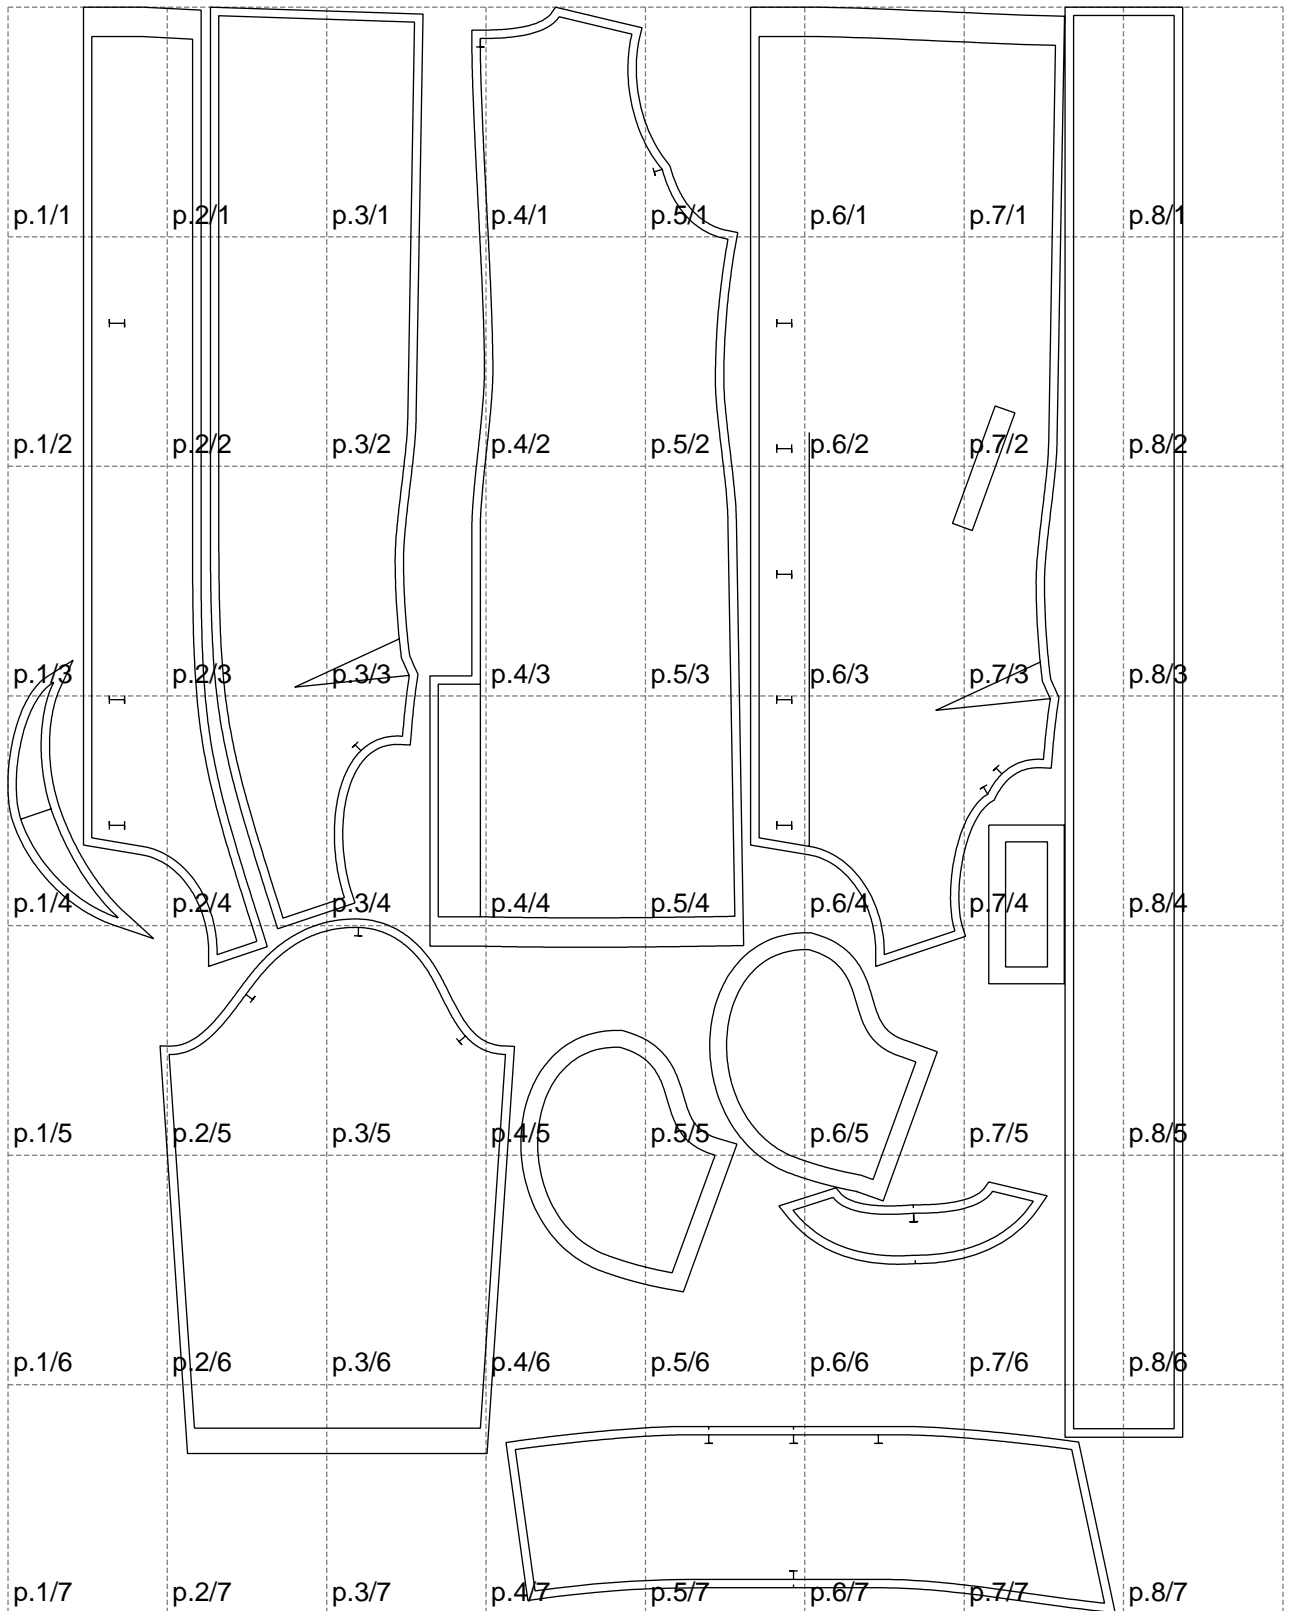

Not for print

Paper size: A4, size:1399.00 x1911.94 mm

# Example

size:1499.00 x2630.65 mm

Maneken =1 ver.0

rz\_1=170

rz\_16=96

rz\_17=82

rz\_18=76

rz\_19=104

rz\_20=101.8

---

. . . . .  
. . . . .  
. . . . .