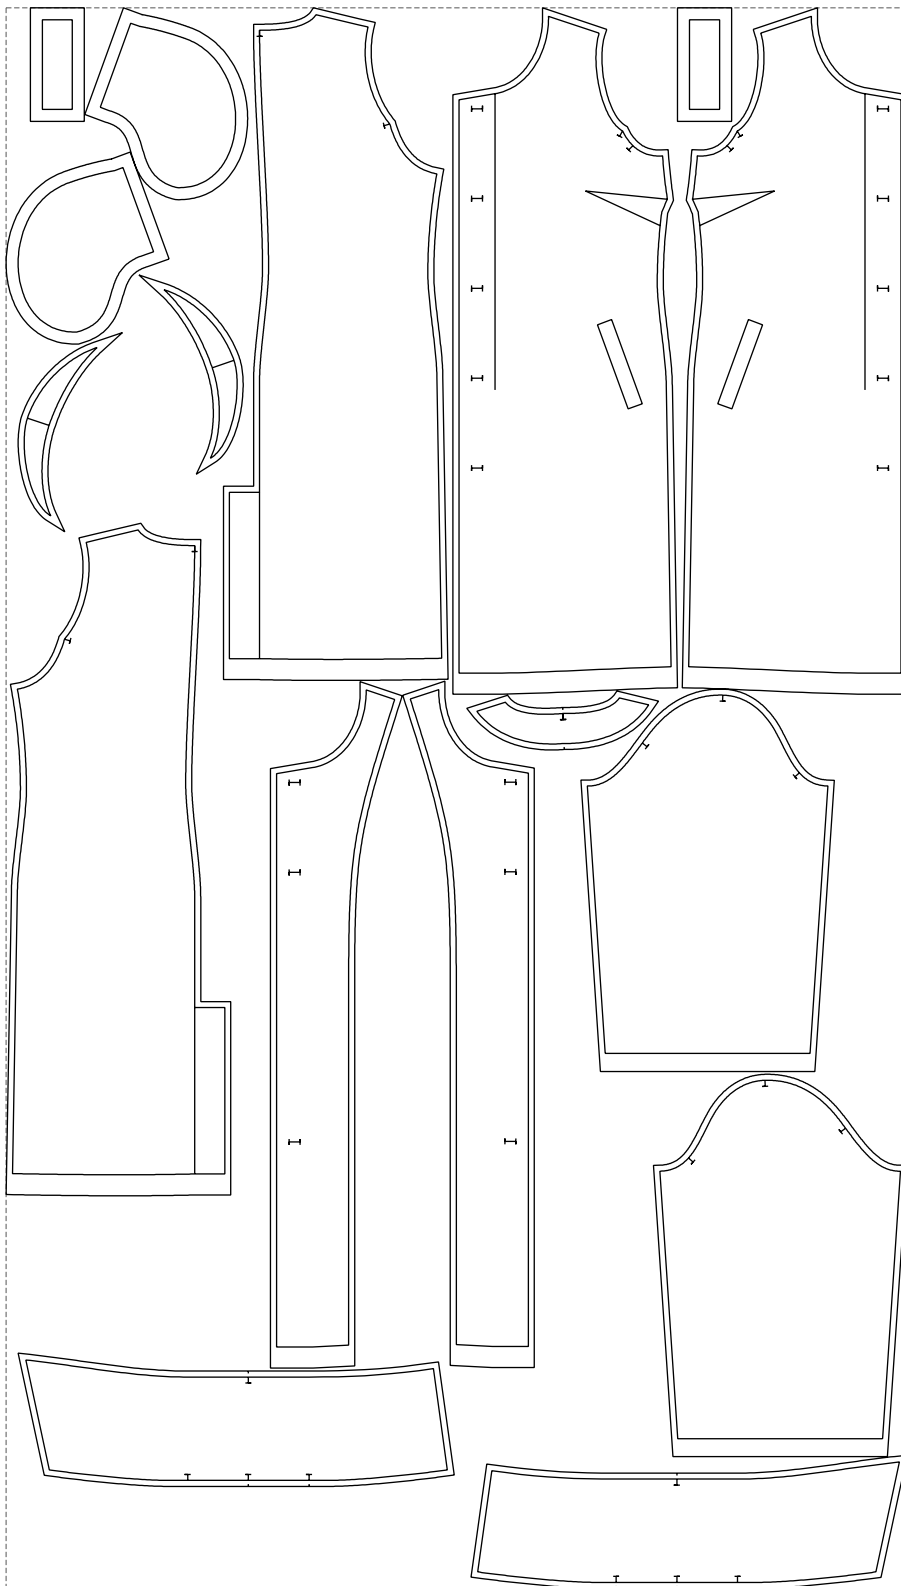

Not for print

Paper size: A4, size:1399.00 x1911.94 mm

# Example

size:1499.00 x2630.65 mm

Maneken =1 ver.0

rz\_1=170

rz\_16=96

rz\_17=82

rz\_18=76

rz\_19=104

rz\_20=101.8

---

. . . . .  
. . . . .  
. . . . .