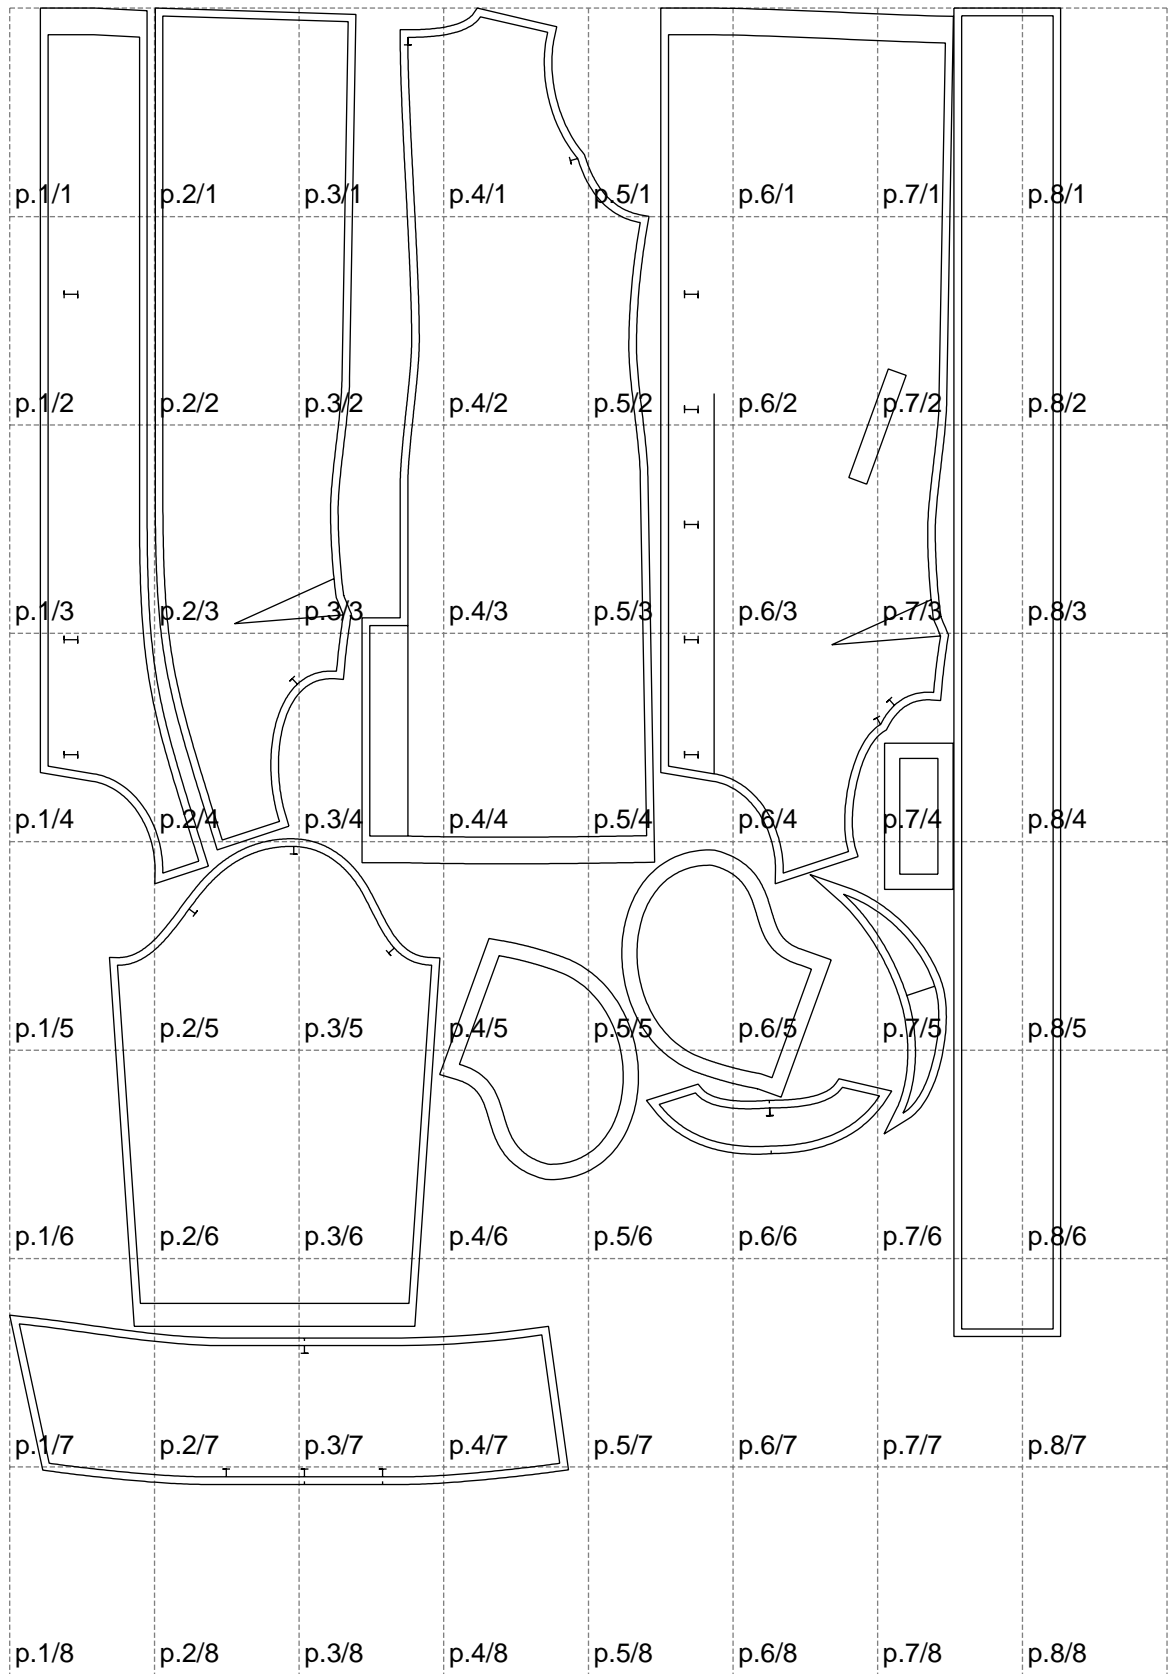

Not for print

Paper size: A4, size:1378.82 x1936.69 mm

# Example

size:1499.00 x3204.51 mm

Maneken =1 ver.0

rz\_1=170

rz\_16=100

rz\_17=85.4

rz\_18=80.2

rz\_19=108

rz\_20=105.4

---

. . . . .  
. . . . .  
. . . . .