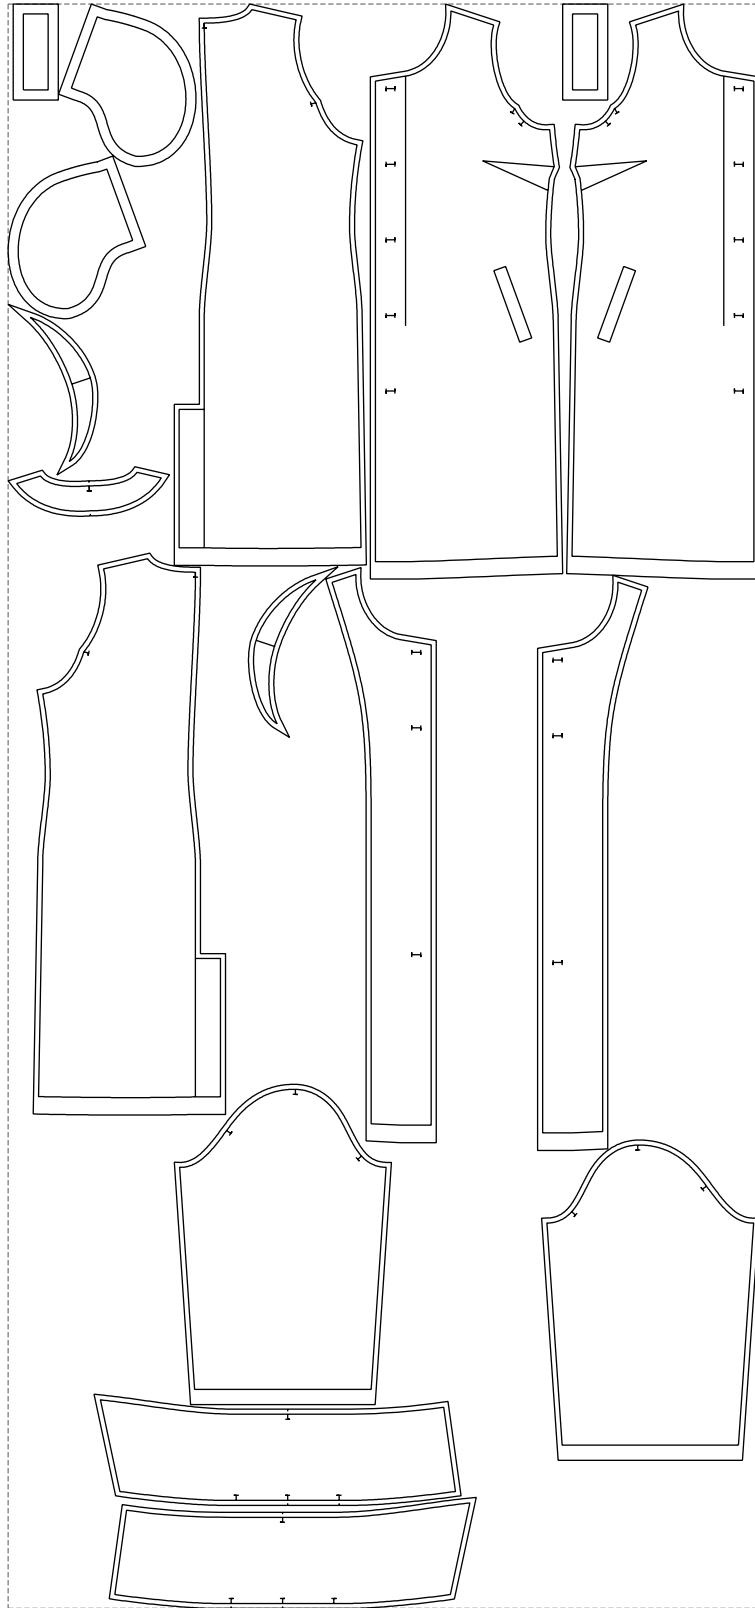

Not for print

Paper size: A4, size:1378.82 x1936.69 mm

# Example

size:1499.00 x3204.51 mm

Maneken =1 ver.0

rz\_1=170

rz\_16=100

rz\_17=85.4

rz\_18=80.2

rz\_19=108

rz\_20=105.4

---

. . . . .  
. . . . .  
. . . . .