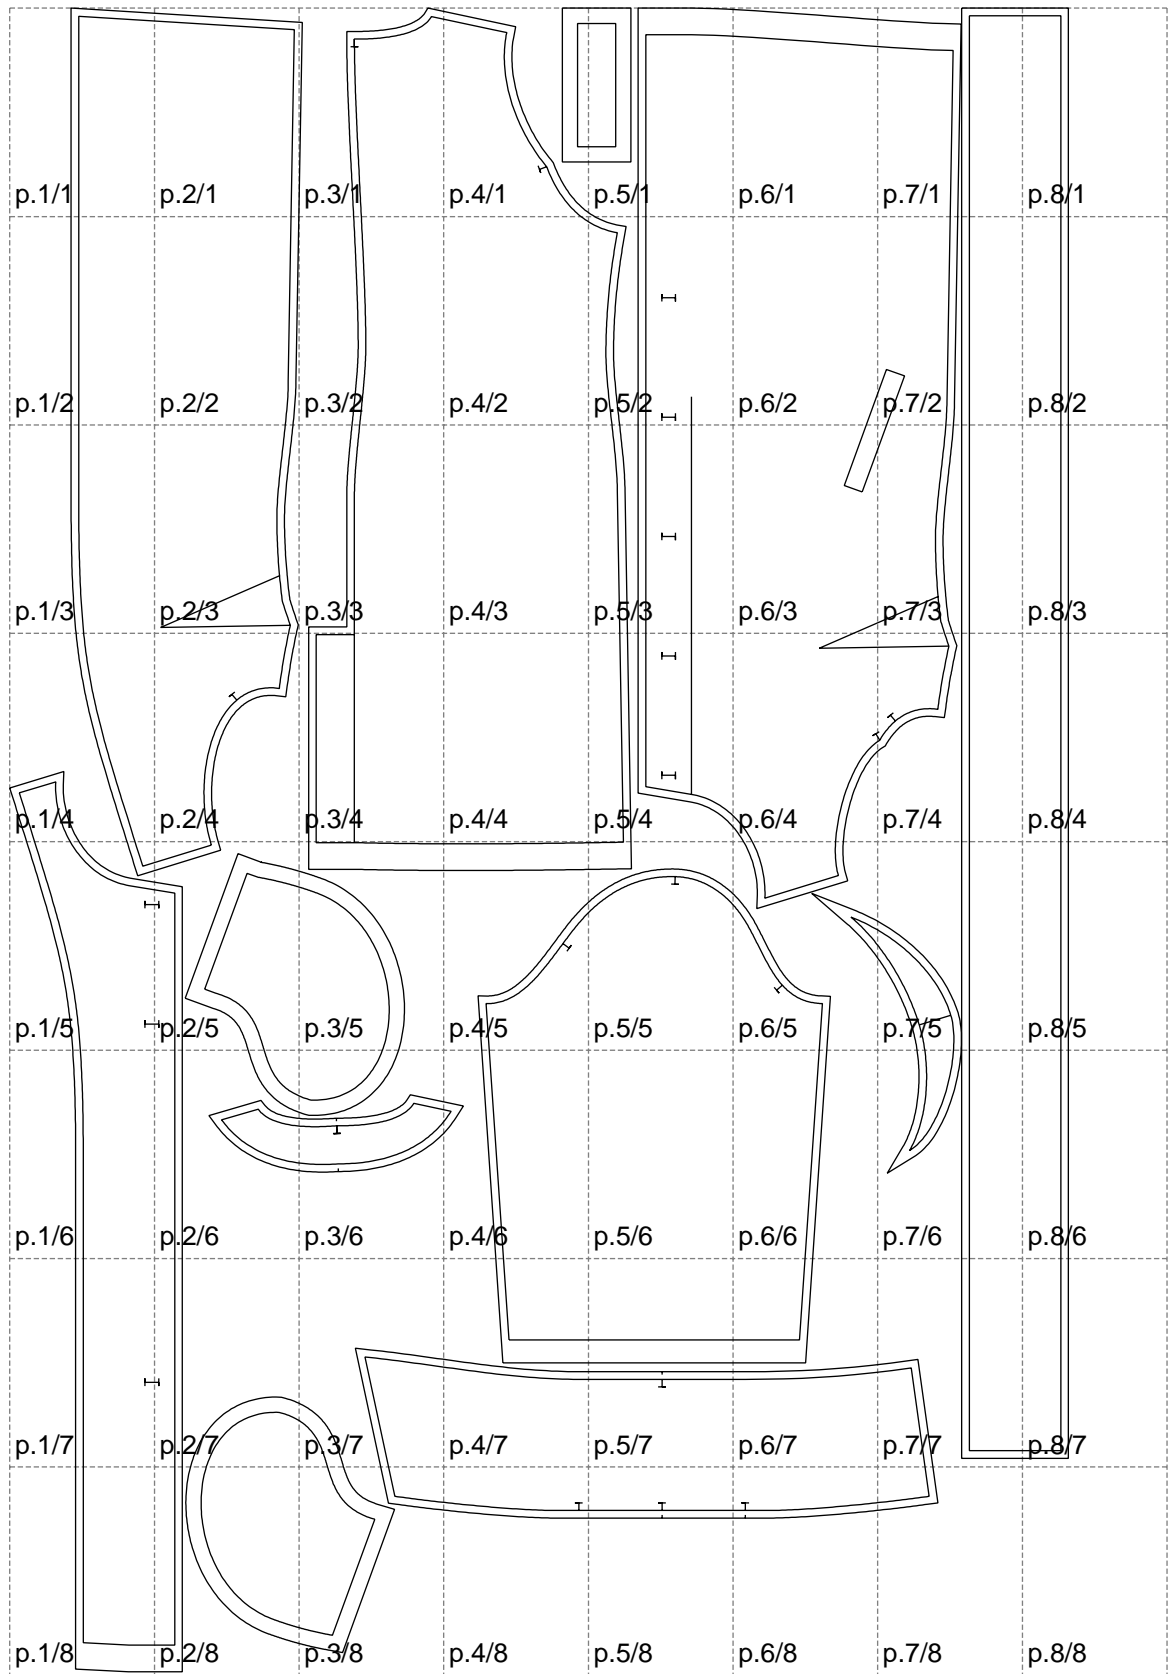

Not for print

Paper size: A4, size:1388.98 x2182.54 mm

# Example

size:1468.85 x3306.95 mm

Maneken =1 ver.0

rz\_1=170

rz\_16=116

rz\_17=100

rz\_18=98.8

rz\_19=124

rz\_20=121

---

. . . . .  
. . . . .  
. . . . .