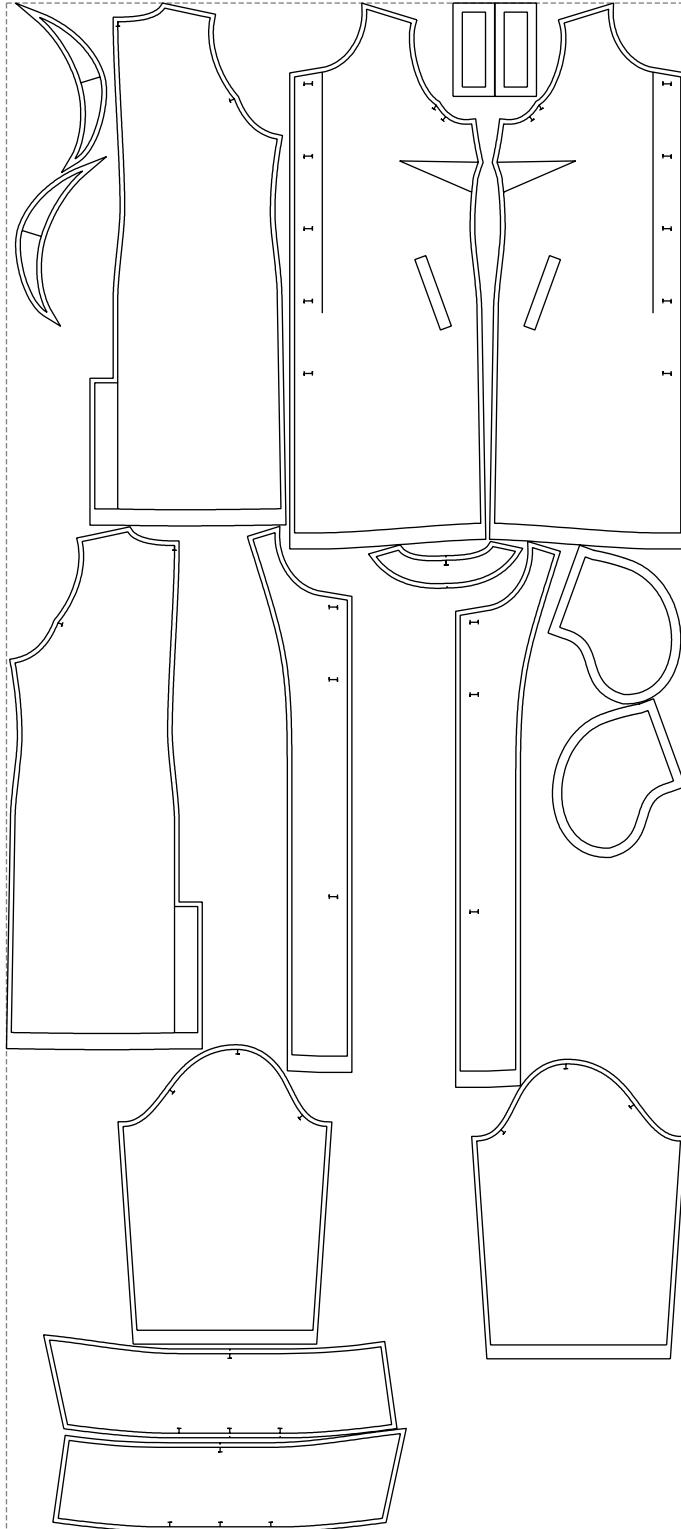

Not for print

Paper size: A4, size:1388.98 x2182.54 mm

# Example

size:1468.85 x3306.95 mm

Maneken =1 ver.0

rz\_1=170

rz\_16=116

rz\_17=100

rz\_18=98.8

rz\_19=124